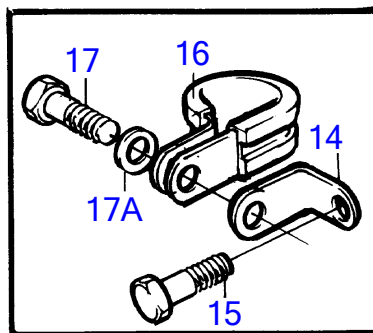

KAMD42A

11480

## KAMD42A

REF	PART NO.	QTY	DESCRIPTION	SEE SEC.	NOTES
1	860629	1	Sea water pump		
			.	20695	
2	858467	1	Companion flange		
3	968971	1	O-ring		
4	946173	2	Flange screw		
5	946671	1	Flange screw		
6	860701	1	Bracket		
7	860700	1	Clamp		
8	861387	1	Bracket		Replaces earlier versions of hose suspensions.
9	947760	1	Flange screw		See group 2A
10	857045	2	Clamp		
11	843075	2	Spacer sleeve		
12	945444	2	Flange screw		
13	955894	2	Washer		
14	846780	1	Bracket		Replaces earlier versions of hose suspensions.
15		1	screw		See group 2A
16	952640	1	Clamp		Replaces earlier versions of hose suspensions.
17	968855	1	Flange screw		Replaces earlier versions of hose suspensions.
17A	955893	1	Washer		
18	860997	1	Hose		Sea water pump-oljekylare, (860641)
19	943476	1	Hose clamp		
20	860640	1	Hose		Reverse gear-sea water pump
21	961669	2	Hose clamp		