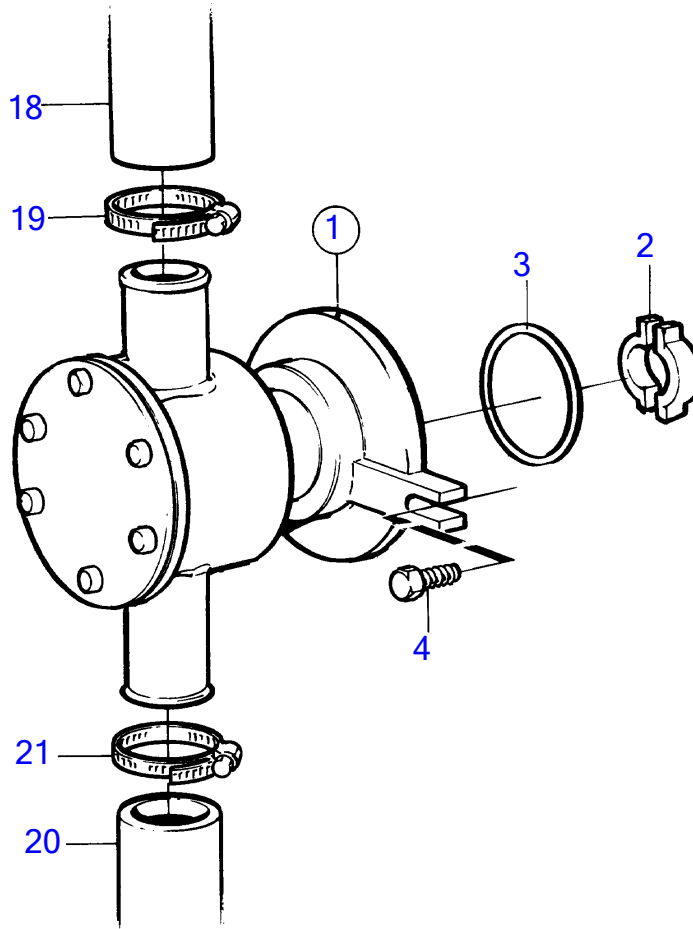

KAMD42A

11480

## KAMD42A

REF	PART NO.	QTY	DESCRIPTION	SEE SEC.	NOTES
1	860629	1	Sea water pump		
			.	20695	
2	858467	1	Companion flange		
3	968971	1	O-ring		
4	946173	2	Flange screw		
5	946671	1	Flange screw		
6	860701	1	Bracket		
7	860700	1	Clamp		
8	861387	1	Bracket		Replaces earlier versions of hose suspensions.
9	947760	1	Flange screw		See group 2A
10	857045	2	Clamp		
11	843075	2	Spacer sleeve		
12	945444	2	Flange screw		
13	955894	2	Washer		
14	846780	1	Bracket		Replaces earlier versions of hose suspensions.
15		1	screw		See group 2A
16	952640	1	Clamp		Replaces earlier versions of hose suspensions.
17	968855	1	Flange screw		Replaces earlier versions of hose suspensions.
17A	955893	1	Washer		
18	860997	1	Hose		Sea water pump-oljekylare, (860641)
19	943476	1	Hose clamp		
20	860640	1	Hose		Reverse gear-sea water pump
21	961669	2	Hose clamp		