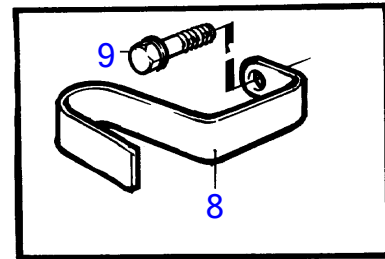

KAMD42A

11480

KAMD42A

REF	PART NO.	QTY	DESCRIPTION	SEE SEC.	NOTES
1	860629	1	Sea water pump		
			.	20695	
2	858467	1	Companion flange		
3	968971	1	O-ring		
4	946173	2	Flange screw		
5	946671	1	Flange screw		
6	860701	1	Bracket		
7	860700	1	Clamp		
8	861387	1	Bracket		Replaces earlier versions of hose suspensions.
9	947760	1	Flange screw		See group 2A
10	857045	2	Clamp		
11	843075	2	Spacer sleeve		
12	945444	2	Flange screw		
13	955894	2	Washer		
14	846780	1	Bracket		Replaces earlier versions of hose suspensions.
15		1	screw		See group 2A
16	952640	1	Clamp		Replaces earlier versions of hose suspensions.
17	968855	1	Flange screw		Replaces earlier versions of hose suspensions.
17A	955893	1	Washer		
18	860997	1	Hose		Sea water pump-oljekylare, (860641)
19	943476	1	Hose clamp		
20	860640	1	Hose		Reverse gear-sea water pump
21	961669	2	Hose clamp