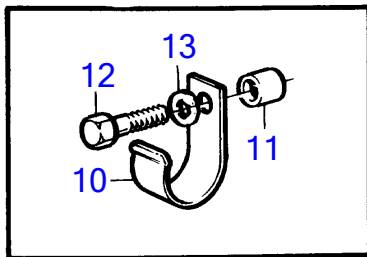

KAMD42A

11480

KAMD42A

REF	PART NO.	QTY	DESCRIPTION	SEE SEC.	NOTES
1	860629	1	Sea water pump		
			.	20695	
2	858467	1	Companion flange		
3	968971	1	O-ring		
4	946173	2	Flange screw		
5	946671	1	Flange screw		
6	860701	1	Bracket		
7	860700	1	Clamp		
8	861387	1	Bracket		Replaces earlier versions of hose suspensions.
9	947760	1	Flange screw		See group 2A
10	857045	2	Clamp		
11	843075	2	Spacer sleeve		
12	945444	2	Flange screw		
13	955894	2	Washer		
14	846780	1	Bracket		Replaces earlier versions of hose suspensions.
15		1	screw		See group 2A
16	952640	1	Clamp		Replaces earlier versions of hose suspensions.
17	968855	1	Flange screw		Replaces earlier versions of hose suspensions.
17A	955893	1	Washer		
18	860997	1	Hose		Sea water pump-oljekylare, (860641)
19	943476	1	Hose clamp		
20	860640	1	Hose		Reverse gear-sea water pump
21	961669	2	Hose clamp