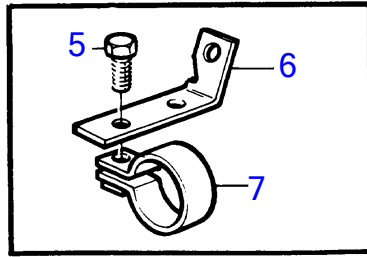

KAMD42A

11480

KAMD42A

REF	PART NO.	QTY	DESCRIPTION	SEE SEC.	NOTES
1	860629	1	Sea water pump		
			.	20695	
2	858467	1	Companion flange		
3	968971	1	O-ring		
4	946173	2	Flange screw		
5	946671	1	Flange screw		
6	860701	1	Bracket		
7	860700	1	Clamp		
8	861387	1	Bracket		Replaces earlier versions of hose suspensions.
9	947760	1	Flange screw		See group 2A
10	857045	2	Clamp		
11	843075	2	Spacer sleeve		
12	945444	2	Flange screw		
13	955894	2	Washer		
14	846780	1	Bracket		Replaces earlier versions of hose suspensions.
15		1	screw		See group 2A
16	952640	1	Clamp		Replaces earlier versions of hose suspensions.
17	968855	1	Flange screw		Replaces earlier versions of hose suspensions.
17A	955893	1	Washer		
18	860997	1	Hose		Sea water pump-oljekylare, (860641)
19	943476	1	Hose clamp		
20	860640	1	Hose		Reverse gear-sea water pump
21	961669	2	Hose clamp