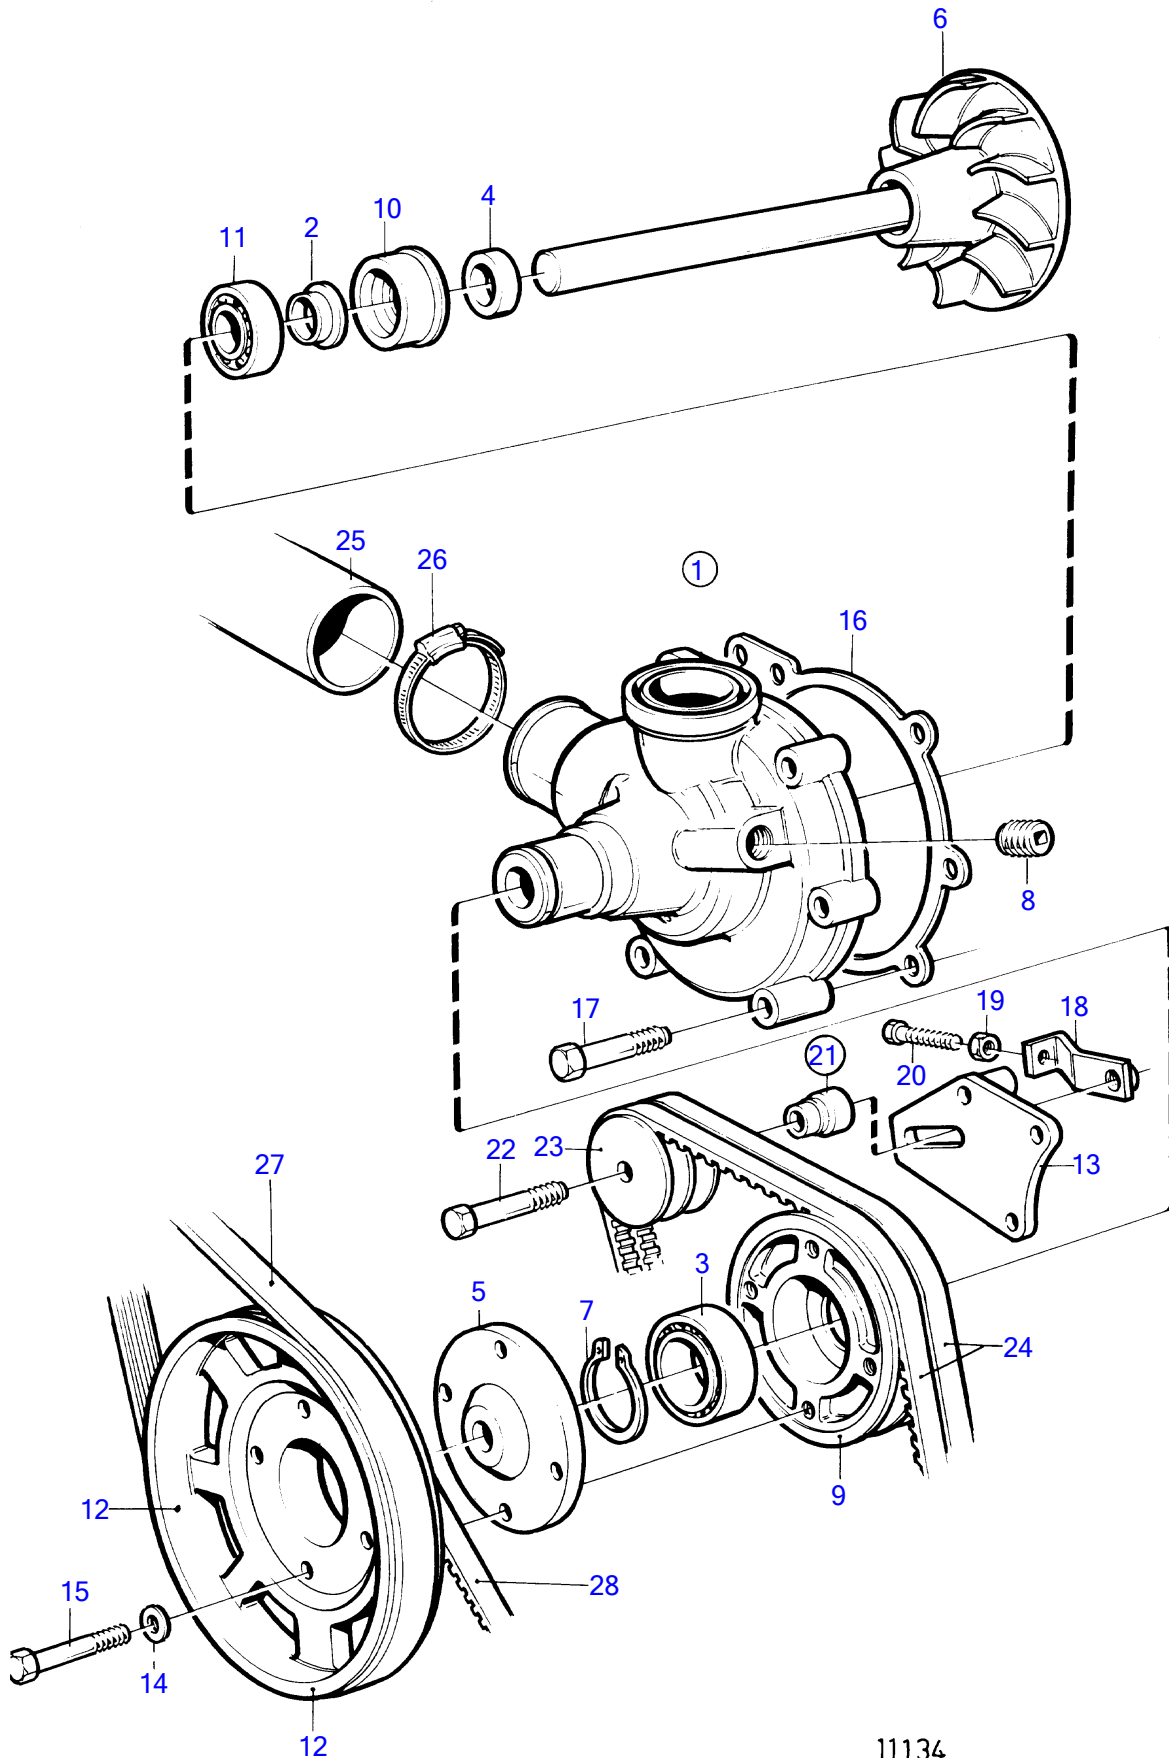

KAD42A, KAMD42A

KAD42A, KAMD42A

| REF | PART NO. | QTY | DESCRIPTION    | SEE SEC. | NOTES                           |
|-----|----------|-----|----------------|----------|---------------------------------|
| 1   | 860452   | 1   | Water pump     |          |                                 |
| 2   | 70913    | 1   | • Deflector    |          |                                 |
| 3   | 181538   | 1   | • Ball bearing |          |                                 |
| 4   | 421306   | 1   | • Wear ring    |          |                                 |
| 5   | 860455   | 1   | • Hub          |          |                                 |
| 6   |          | 1   | • shaft        |          |                                 |
| 7   | 914462   | 1   | • Snap ring    |          |                                 |
| 8   | 952077   | 1   | • Plug         |          |                                 |
| 9   | 1542235  | 1   | • Pulley       |          |                                 |
| 10  | 1545283  | 1   | • Sealing ring |          |                                 |
| 11  | 1660609  | 1   | • Ball bearing |          |                                 |
|     | 876544   | 1   | Repair kit     |          | See group 10A                   |
| 12  | 860454   | 1   | Pulley         |          |                                 |
| 13  | 860610   | 1   | Bracket        |          |                                 |
| 14  | 941907   | 4   | Spring washer  |          |                                 |
| 15  | 947760   | 4   | Flange screw   |          |                                 |
| 16  | 859027   | 1   | Gasket         |          |                                 |
| 17  | 947760   | 6   | Flange screw   |          |                                 |
| 18  | 860658   | 1   | Tensioner      |          |                                 |
| 19  | 945407   | 1   | Flange nut     |          |                                 |
| 20  | 1328811  | 1   | Screw          |          |                                 |
| 21  | 876562   | 1   | Mounting kit   |          |                                 |
| 22  | 965187   | 1   | • Flange screw |          |                                 |
| 23  | 860714   | 1   | Tension pulley |          |                                 |
| 24  | 966967   | 1   | V-belt         |          |                                 |
| 25  | 860413   | 1   | Hose           |          | Circulation pump-heat exchanger |
| 26  | 943477   | 1   | Hose clamp     |          |                                 |
| 27  | 860388   | 1   | Drive belt     | 20702    |                                 |
| 28  | 977542   | 1   | V-belt         |          | See group 3                     |