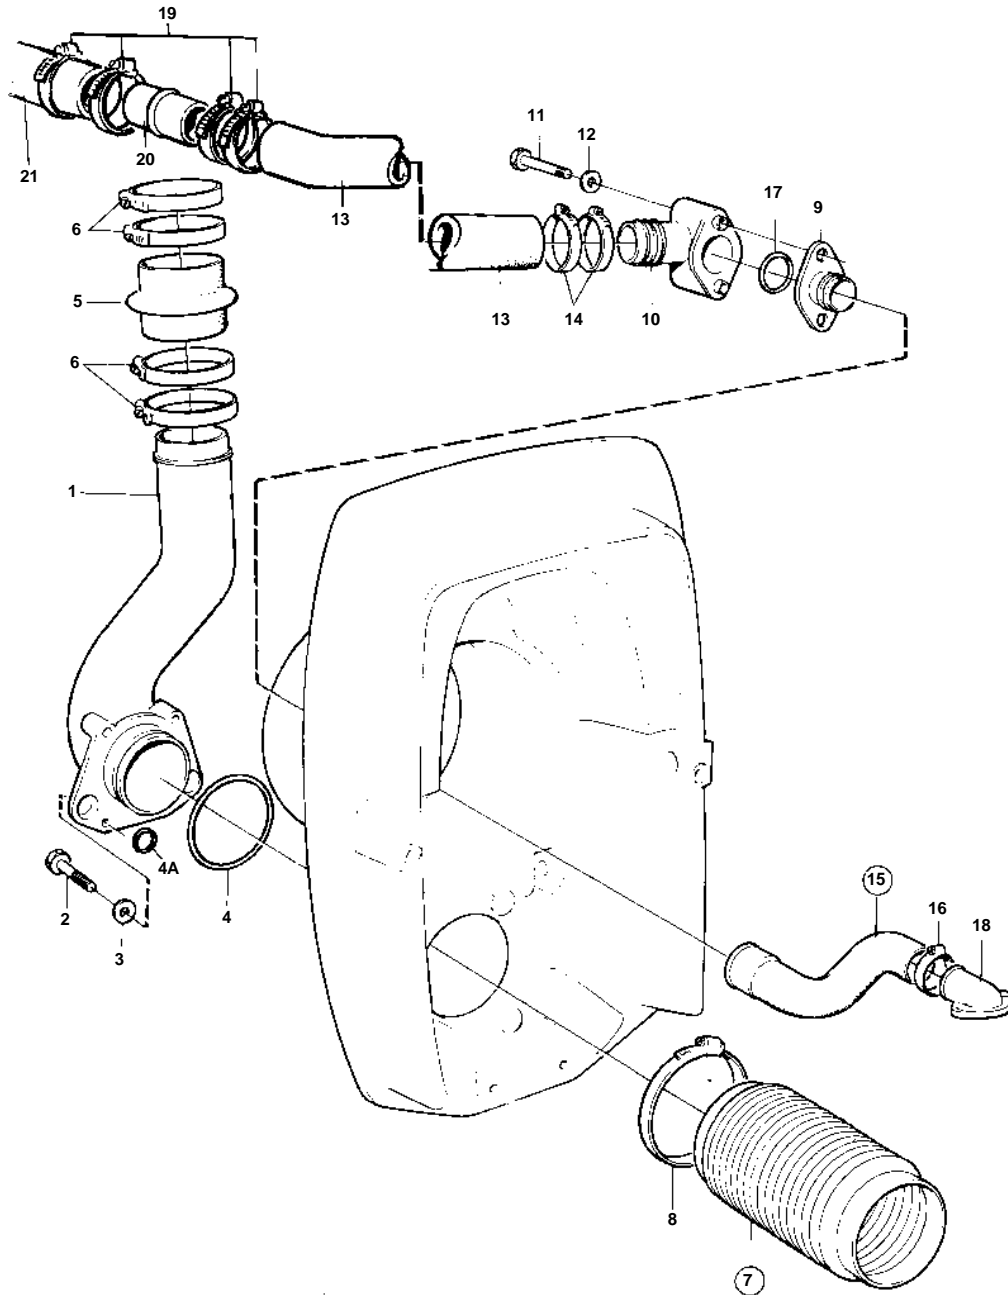

SP-C1, SP-E, DP-D1, DPX, DP-E, DP-G

15689

SP-C1, SP-E, DP-D1, DPX, DP-E, DP-G

REF	PART NO.	QTY	DESCRIPTION	NOTES
1	3581130	1	Exhaust pipe	(873114)
2	947790	4	Flange screw	
3	976945	4	Washer	(960148)
4	925256	1	O-ring	
4A	925064	2	O-ring	
5	860396	1	Exhaust hose	
6	982694	4	Hose clamp	(981239)
7		1	Bellows kit	SEE DRIVE CATALOG
8		2	· Clamp	
9	872334	1	Nipple	
10	872338	1	Hose nipple	
11	955516	2	Screw	
12	955893	2	Washer	
13	861742	1	Hose	Intake-sea water pump.
14	961669	2	Hose clamp	
15	876632	1	Hose kit	
16	853548	1	· Hose clamp	
17	925064	1	· O-ring	
18	872752	1	Hose connection	
19	961669	4	Hose clamp	
20	861090	1	Tube	
21		1	Hose	SEE GROUP 26. Intake-sea water pump.