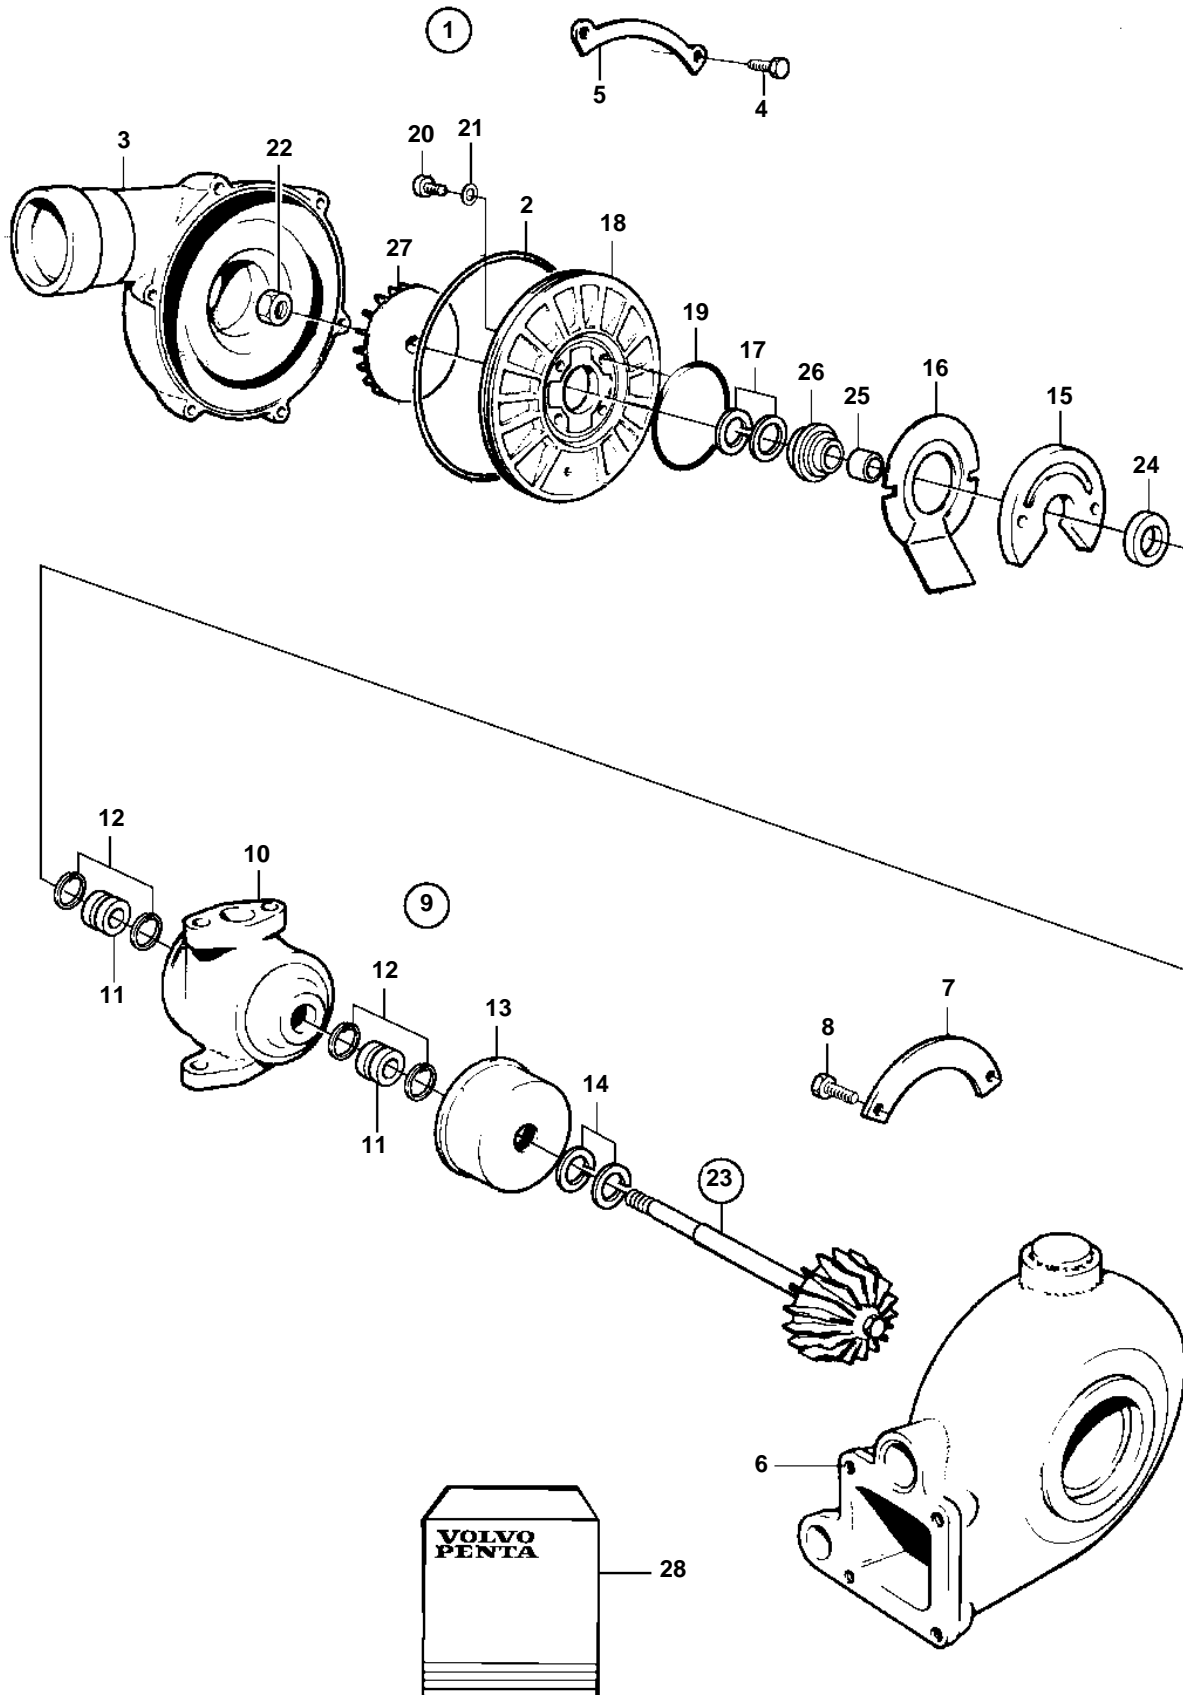

TAMD42WJ-A, KAMD43P-A, KAD43P-A, KAMD44P-A, KAD44P-A, KAMD44P-B, KAD44P-B, KAMD44P-C, KAD44P-C, KAMD300-A, KAD300-A

TAMD42WJ-A, KAMD43P-A, KAD43P-A, KAMD44P-A, KAD44P-A, KAMD44P-B, KAD44P-B, KAMD44P-C, KAD44P-C, KAMD300-A, KAD300-A

REF	PART NO.	QTY	DESCRIPTION	NOTES
1	861260	1	Turbo	
	3802070	1	Turbocharger, exch	Exchange unit
2	838567	1	· O-ring	Included in overhaul kit.
3		1	· Housing	
4	955270	8	· Screw	(858661). Included in overhaul kit.
5		4	· Segment	Included in overhaul kit.
6		1	· Turbine housing	
7		3	· Segment	Included in overhaul kit.
8	955293	6	· Screw	
9		1	· Rotor unit	
10		1	· · Bearing housing	
11		2	· · Bushing	Included in overhaul kit.
12		4	· · Lock ring	Included in overhaul kit.
13		1	· · Heat shield	
14		2	· · Piston ring	Included in overhaul kit.
15		1	· · Bearing	Included in overhaul kit.
16		1	· · Oil deflector	Included in overhaul kit.
17		1	· · Piston ring	Included in overhaul kit.
18		1	· · Cover	
19		1	· · O-ring	Included in overhaul kit.
20		4	· · Screw	Included in overhaul kit.
21		4	· · Washer	
22		1	· · Nut	Included in overhaul kit.
23		1	· · Shaft	
24		1	· · · Thrust ring	
25		1	· · · Sleeve	
26		1	· · · Seal	
27		1	· · · Compressor wheel	
28	3827366	1	· · · Repair kit	
	861501	1	Repair kit	SEE GROUP 99