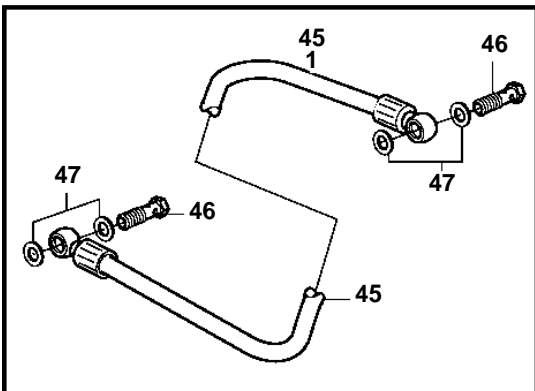

TAMD42WJ-A, KAMD43P-A, KAD43P-A

TAMD42WJ-A, KAMD43P-A, KAD43P-A

REF	PART NO.	QTY	DESCRIPTION	SEE SEC.	NOTES
1	3582310	1	Feed pump		(860320)
2	3501530	1	Gasket		
3	861079	1	Nipple		
4	946173	2	Flange screw		
5	3825000	1	Nipple		(834781)
6	971095	2	Nut		
7	860873	1	Fuel filter		REPL BY 3581542
	3581542	1	Fuel filter		REPL BY 3588380
				3722	
	3588380	1	Fuel filter		
				7765	
8	3588378	1	· Filter insert		
9	6638088	1	· · Gasket		
10	860599	1	Fuel pipe		
11	860600	1	Fuel pipe		
12	955893	1	Washer		
13	952624	1	Clamp		
14	948746	1	Flange screw		(968855)
15	846780	1	Bracket		
16	11994	8	Gasket		
17	969299	4	Hollow screw		
18	838667	1	Leak-off line		
19	947620	12	Gasket		
20	74033	6	Hollow screw		
21	3588380	1	Fuel filter		
22	956966	2	Ferrule		
23	956980	2	Nut		
24	861080	1	Nipple		
25	11994	2	Gasket		
26		1	Screw		Included in fuel injection pump.
27	121563	1	Clamp		
28	946544	1	Flange screw		
29	945407	1	Flange nut		
30	3825000	1	Nipple		(834781)
31		1	Washer		Included in fuel injection pump.
32		1	Nut		Included in fuel injection pump.
33	861057	X	Fuel hose		OPTION
34	961664	1	Hose clamp		OPTION
35	969299	1	Hollow screw		
36	11994	2	Gasket		
37	861262	1	Injection pump		SN-2204212327, TAMD42WJ
				1973	
	3581194	1	Injection pump		SN2204212328-
			Comps. not spec.		SN-2204214228, TAMD42WJ
	3581564	1	Injection pump		SN2204214229-, TAMD42WJ
			Comps. not spec.		
	3581564	1	Injection pump		KAMD43, KAD43
			Comps. not spec.		
38	859601	1	Hub		
39	968971	1	O-ring		
40	980225	3	Stud		
41	191172	3	Washer		
42	945408	2	Flange nut		(968862)
		1	Nut		
43	944485	1	Spade terminal		
44	965483	1	Nut		
45	860131	1	Air hose		
46	74033	2	Hollow screw		
47	947620	4	Gasket		
48	861103	6	Injector		
	3803238	6	Injector, exch		Exchange unit
				572	
49	861728	6	Yoke