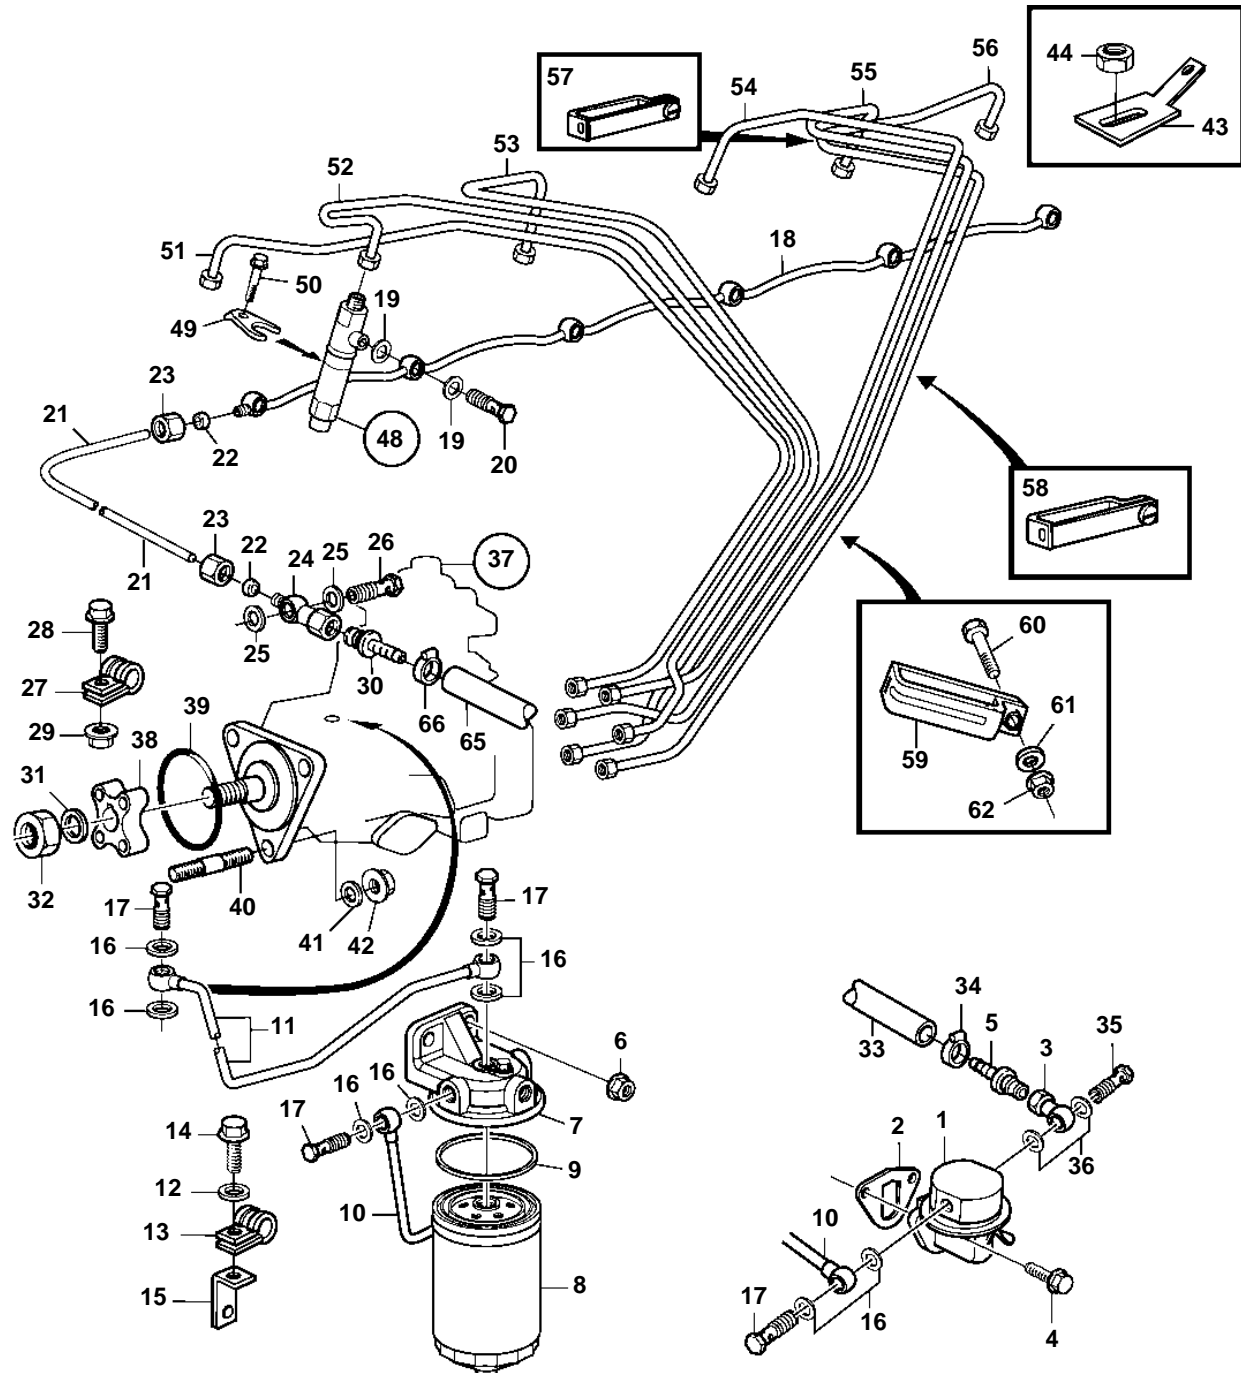

TAMD42WJ-A, KAMD43P-A, KAD43P-A

TAMD42WJ-A, KAMD43P-A, KAD43P-A

REF	PART NO.	QTY	DESCRIPTION	SEE SEC.	NOTES
1	3582310	1	Feed pump		(860320)
2	3501530	1	Gasket		
3	861079	1	Nipple		
4	946173	2	Flange screw		
5	3825000	1	Nipple		(834781)
6	971095	2	Nut		
7	860873	1	Fuel filter		REPL BY 3581542
	3581542	1	Fuel filter		REPL BY 3588380
				3722	
	3588380	1	Fuel filter		
				7765	
8	3588378	1	· Filter insert		
9	6638088	1	· · Gasket		
10	860599	1	Fuel pipe		
11	860600	1	Fuel pipe		
12	955893	1	Washer		
13	952624	1	Clamp		
14	948746	1	Flange screw		(968855)
15	846780	1	Bracket		
16	11994	8	Gasket		
17	969299	4	Hollow screw		
18	838667	1	Leak-off line		
19	947620	12	Gasket		
20	74033	6	Hollow screw		
21	3588380	1	Fuel filter		
22	956966	2	Ferrule		
23	956980	2	Nut		
24	861080	1	Nipple		
25	11994	2	Gasket		
26		1	Screw		Included in fuel injection pump.
27	121563	1	Clamp		
28	946544	1	Flange screw		
29	945407	1	Flange nut		
30	3825000	1	Nipple		(834781)
31		1	Washer		Included in fuel injection pump.
32		1	Nut		Included in fuel injection pump.
33	861057	X	Fuel hose		OPTION
34	961664	1	Hose clamp		OPTION
35	969299	1	Hollow screw		
36	11994	2	Gasket		
37	861262	1	Injection pump		SN-2204212327, TAMD42WJ
				1973	
	3581194	1	Injection pump		SN2204212328-
			Comps. not spec.		SN-2204214228, TAMD42WJ
	3581564	1	Injection pump		SN2204214229-, TAMD42WJ
			Comps. not spec.		
	3581564	1	Injection pump		KAMD43, KAD43
			Comps. not spec.		
38	859601	1	Hub		
39	968971	1	O-ring		
40	980225	3	Stud		
41	191172	3	Washer		
42	945408	2	Flange nut		(968862)
		1	Nut		
43	944485	1	Spade terminal		
44	965483	1	Nut		
45	860131	1	Air hose		
46	74033	2	Hollow screw		
47	947620	4	Gasket		
48	861103	6	Injector		
	3803238	6	Injector, exch		Exchange unit
				572	
49	861728	6	Yoke		