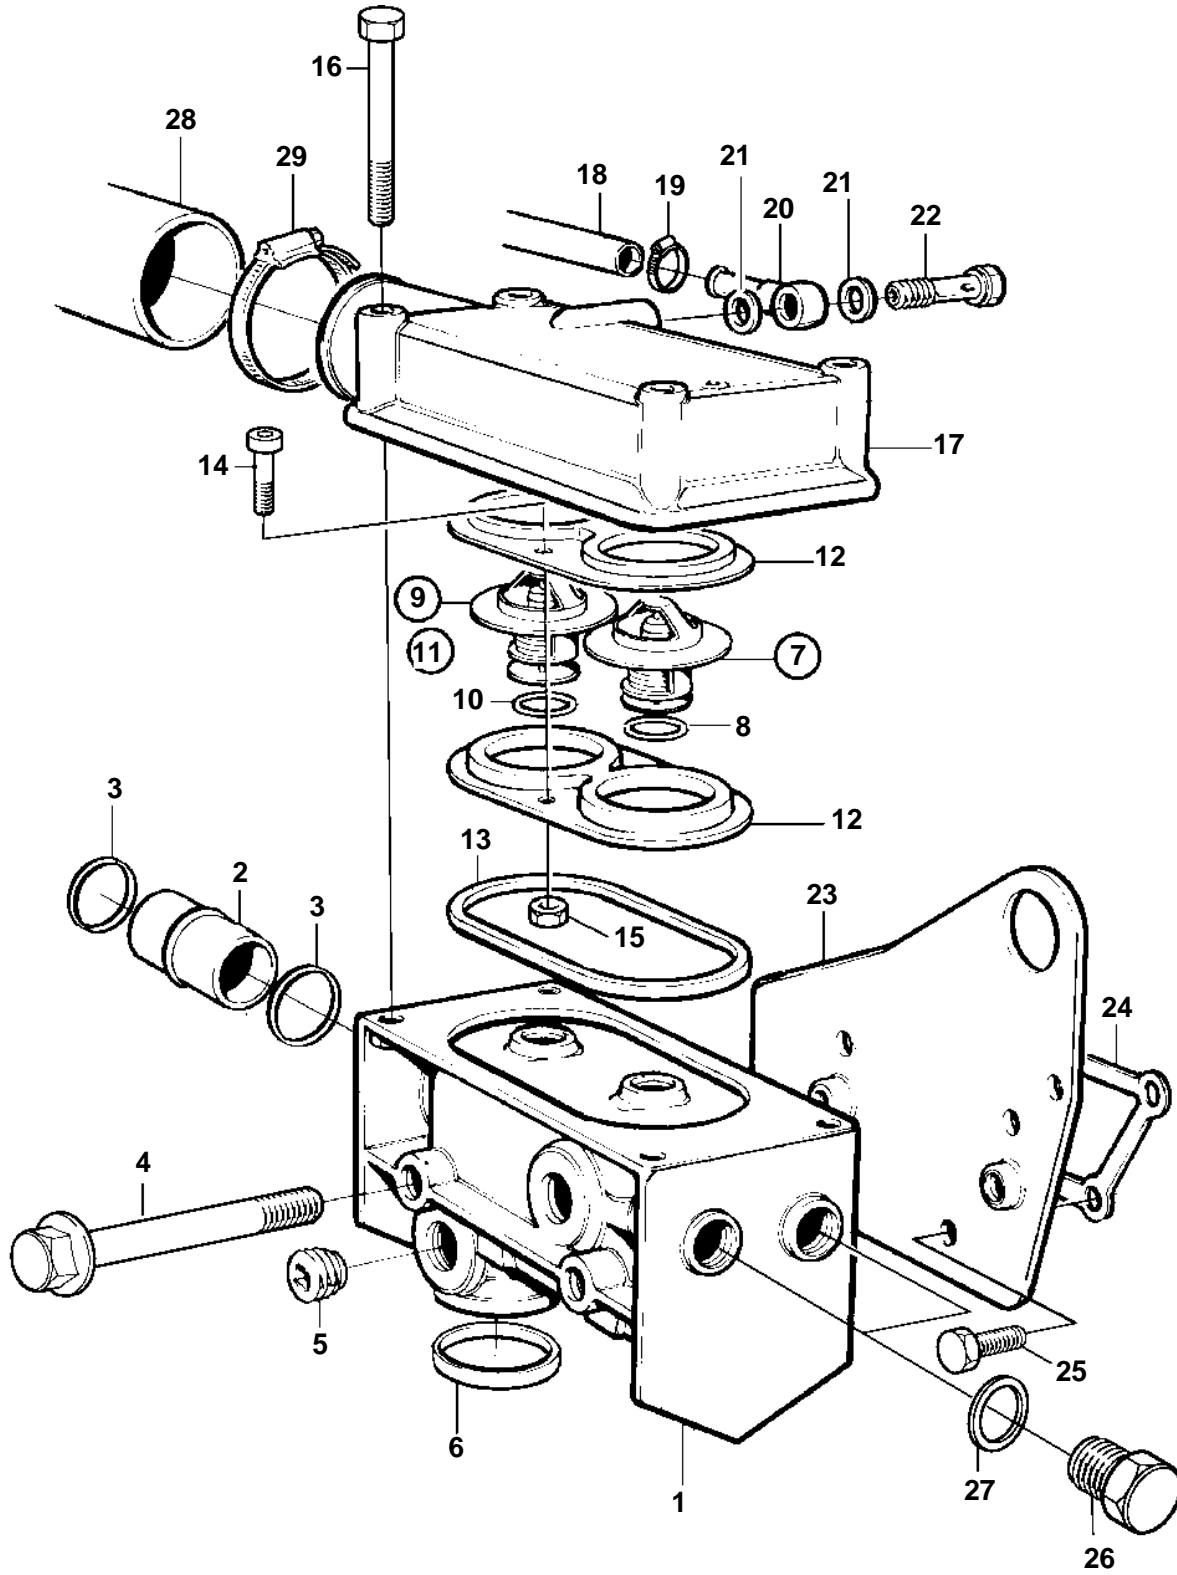

KAMD300-A, KAD300-A

KAMD300-A, KAD300-A

| REF | PART NO. | QTY | DESCRIPTION        | NOTES                                       |
|-----|----------|-----|--------------------|---|
| 1   | 3583098  | 1   | Thermostat housing |   |
| 2   | 838739   | 1   | Tube               |   |
| 3   | 968927   | 2   | O-ring             |   |
| 4   | 965183   | 2   | Flange screw       |   |
| 5   | 479977   | 2   | Plug               |   |
| 6   | 3583913  | 1   | Sealing ring       | (1542198)                                   |
| 7   | 3831424  | 1   | Thermostat kit     | 81°C (876128)                               |
| 8   | 416033   | 1   | · Sealing ring     |   |
| 9   | 3831424  | 1   | Thermostat kit     | 81°C (875849)                               |
| 10  | 416033   | 1   | · Sealing ring     |   |
| 11  | 876145   | 1   | Retainer kit       |   |
| 12  |          | 2   | · Retainer         |   |
| 13  | 838807   | 1   | · Sealing ring     |   |
| 14  | 963554   | 2   | · Screw            |   |
| 15  | 966170   | 2   | · Nut              |   |
| 16  | 965217   | 4   | Flange screw       |   |
| 17  | 860449   | 1   | Cover              |   |
| 18  | 942700   | 1   | Hose               | L=580mm. Expansion tank-thermostat housing. |
| 19  | 945652   | 2   | Hose clamp         |   |
| 20  | 858750   | 1   | Banjo nipple       |   |
| 21  | 11994    | 2   | Gasket             |   |
| 22  | 969299   | 1   | Hollow screw       |   |
| 23  | 860518   | 1   | Adapter            |   |
| 24  | 1542187  | 1   | Gasket             |   |
| 25  | 955295   | 4   | Screw              |   |
| 26  | 960632   | 1   | Plug               |   |
| 27  | 11998    | 1   | Gasket             |   |
| 28  | 861109   | 1   | Hose               | Thermostat housing-heat exchanger.          |
| 29  | 943478   | 1   | Clamp              |   |