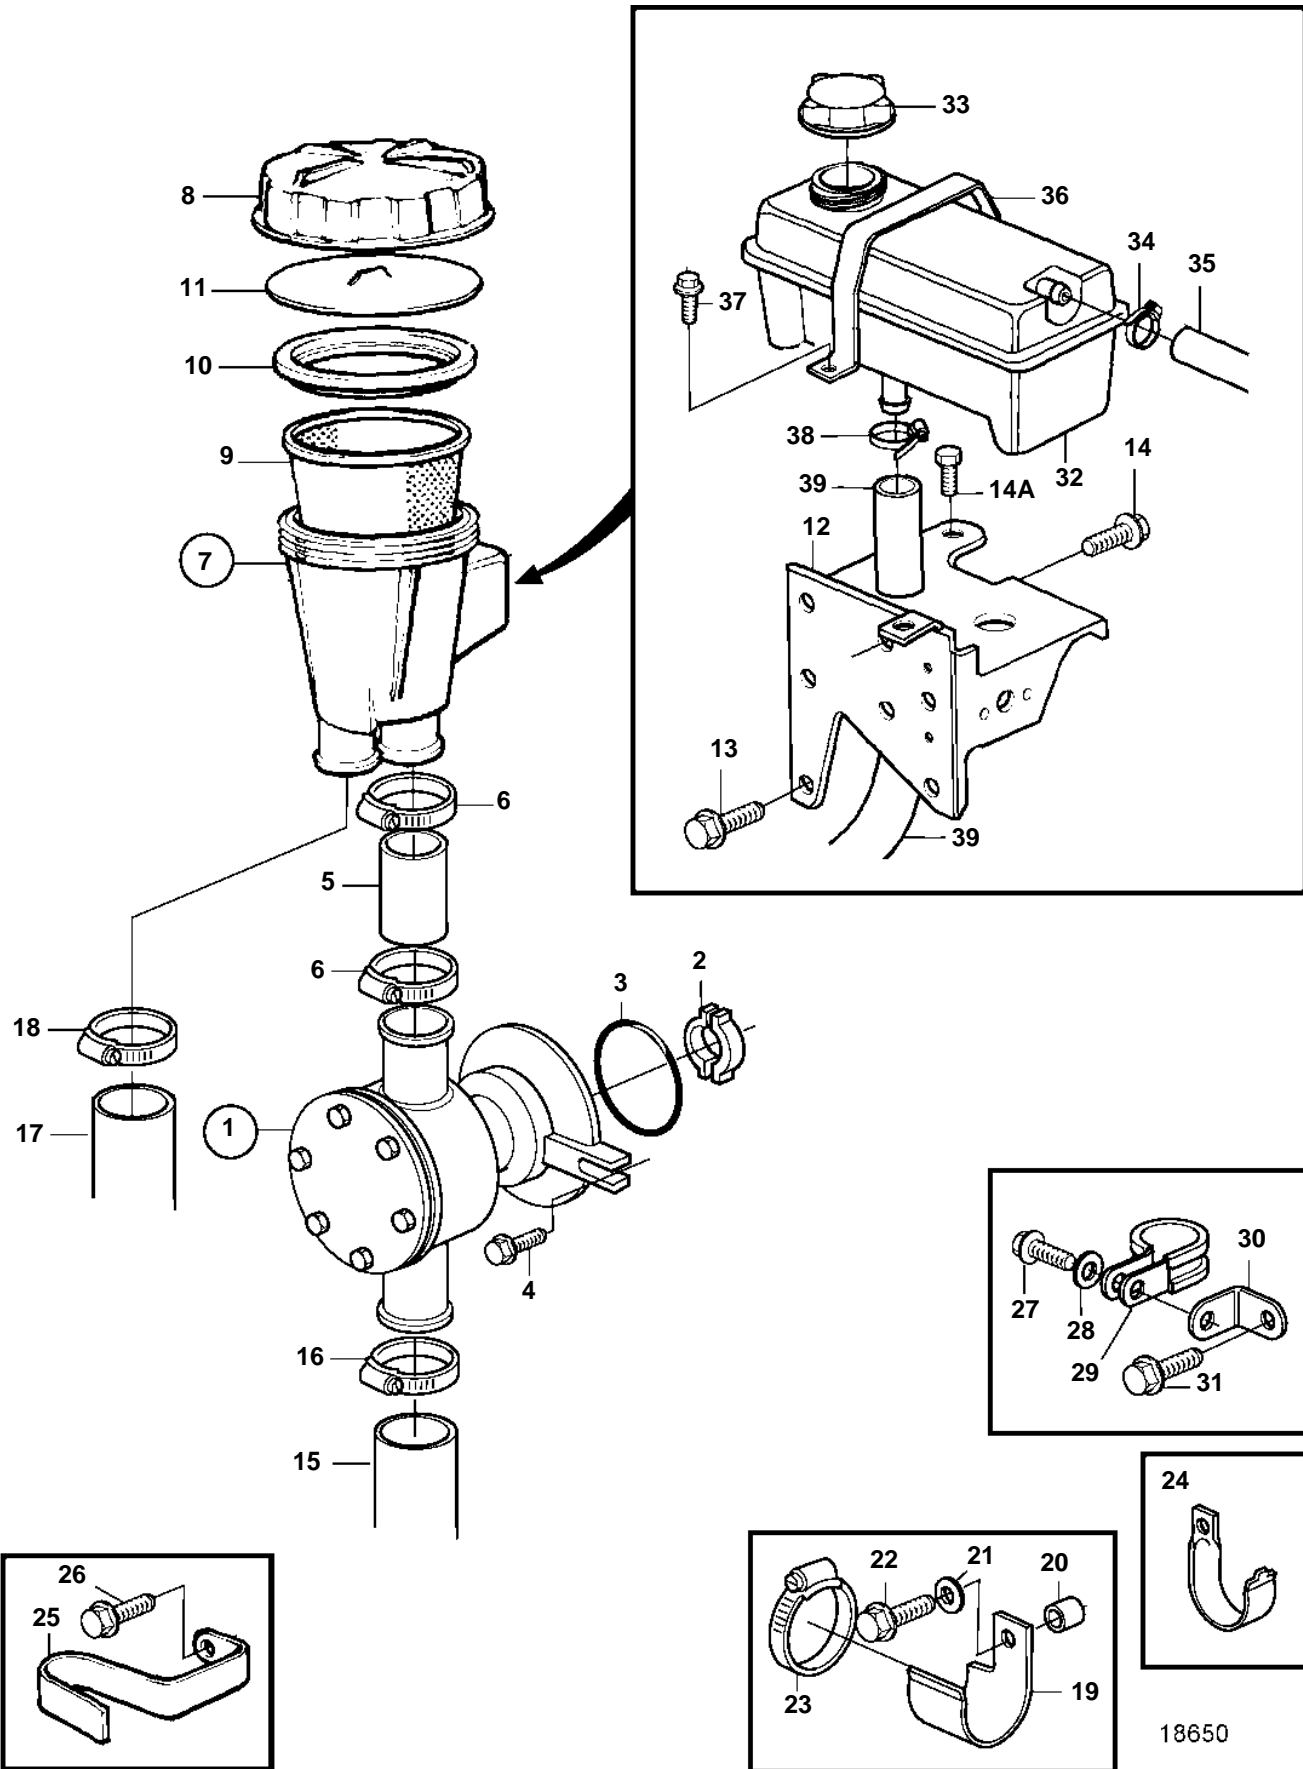

KAD32P-A

KAD32P-A

REF	PART NO.	QTY	DESCRIPTION	SEE SEC.	NOTES
1	3581558	1	Sea water pump		REPL BY 3583115
				3400	
	3583115	1	Sea water pump		
				3400	
2	858467	1	Companion flange		
3	968971	1	O-ring		
4	945444	2	Flange screw		
5	949315	1	Hose		L=60mm
6	943476	2	Hose clamp		
7	860631	1	Sea water filter		
8	842722	1	· Cover		
9	860687	1	· Strainer		
10	842724	1	· Seal		
11	842982	1	· Pressure plate		
12	3581478	1	Bracket		
13	946470	1	Flange screw		L=35mm
	948217	1	Flange screw		L=45mm
14	944926	4	Flange screw		
14A	946471	1	Screw		
15	861737	1	Hose		STD. Intake-sea water pump.
	1140664	X	Exhaust hose		ALT. Intake-sea water pump.
16	961669	2	Hose clamp		
17	861018	1	Hose		Sea water filter-oil cooler.
18	943476	1	Hose clamp		
19	3580758	1	Bracket		
20	843075	1	Sleeve		
21	955894	1	Washer		
22	945444	1	Flange screw		
23	961669	1	Hose clamp		
24	834974	1	Clamp		
25	861387	1	Bracket		
26	947760	1	Flange screw		
27	948746	1	Flange screw		(968855)
28	955893	1	Washer		
29	952640	1	Clamp		
30	846780	1	Bracket		
31	965183	1	Flange screw		
32	861105	1	Expansion tank		
33	1674083	1	Pressure cap		
34	945652	1	Hose clamp		
35	942700	X	Hose		L=440mm. Expansion tank-thermostat housing.
36	3581463	1	Clamp		
37	946544	1	Flange screw		
38	943474	1	Hose clamp		
39	3581465	1	Hose		Expansion tank- water pump.