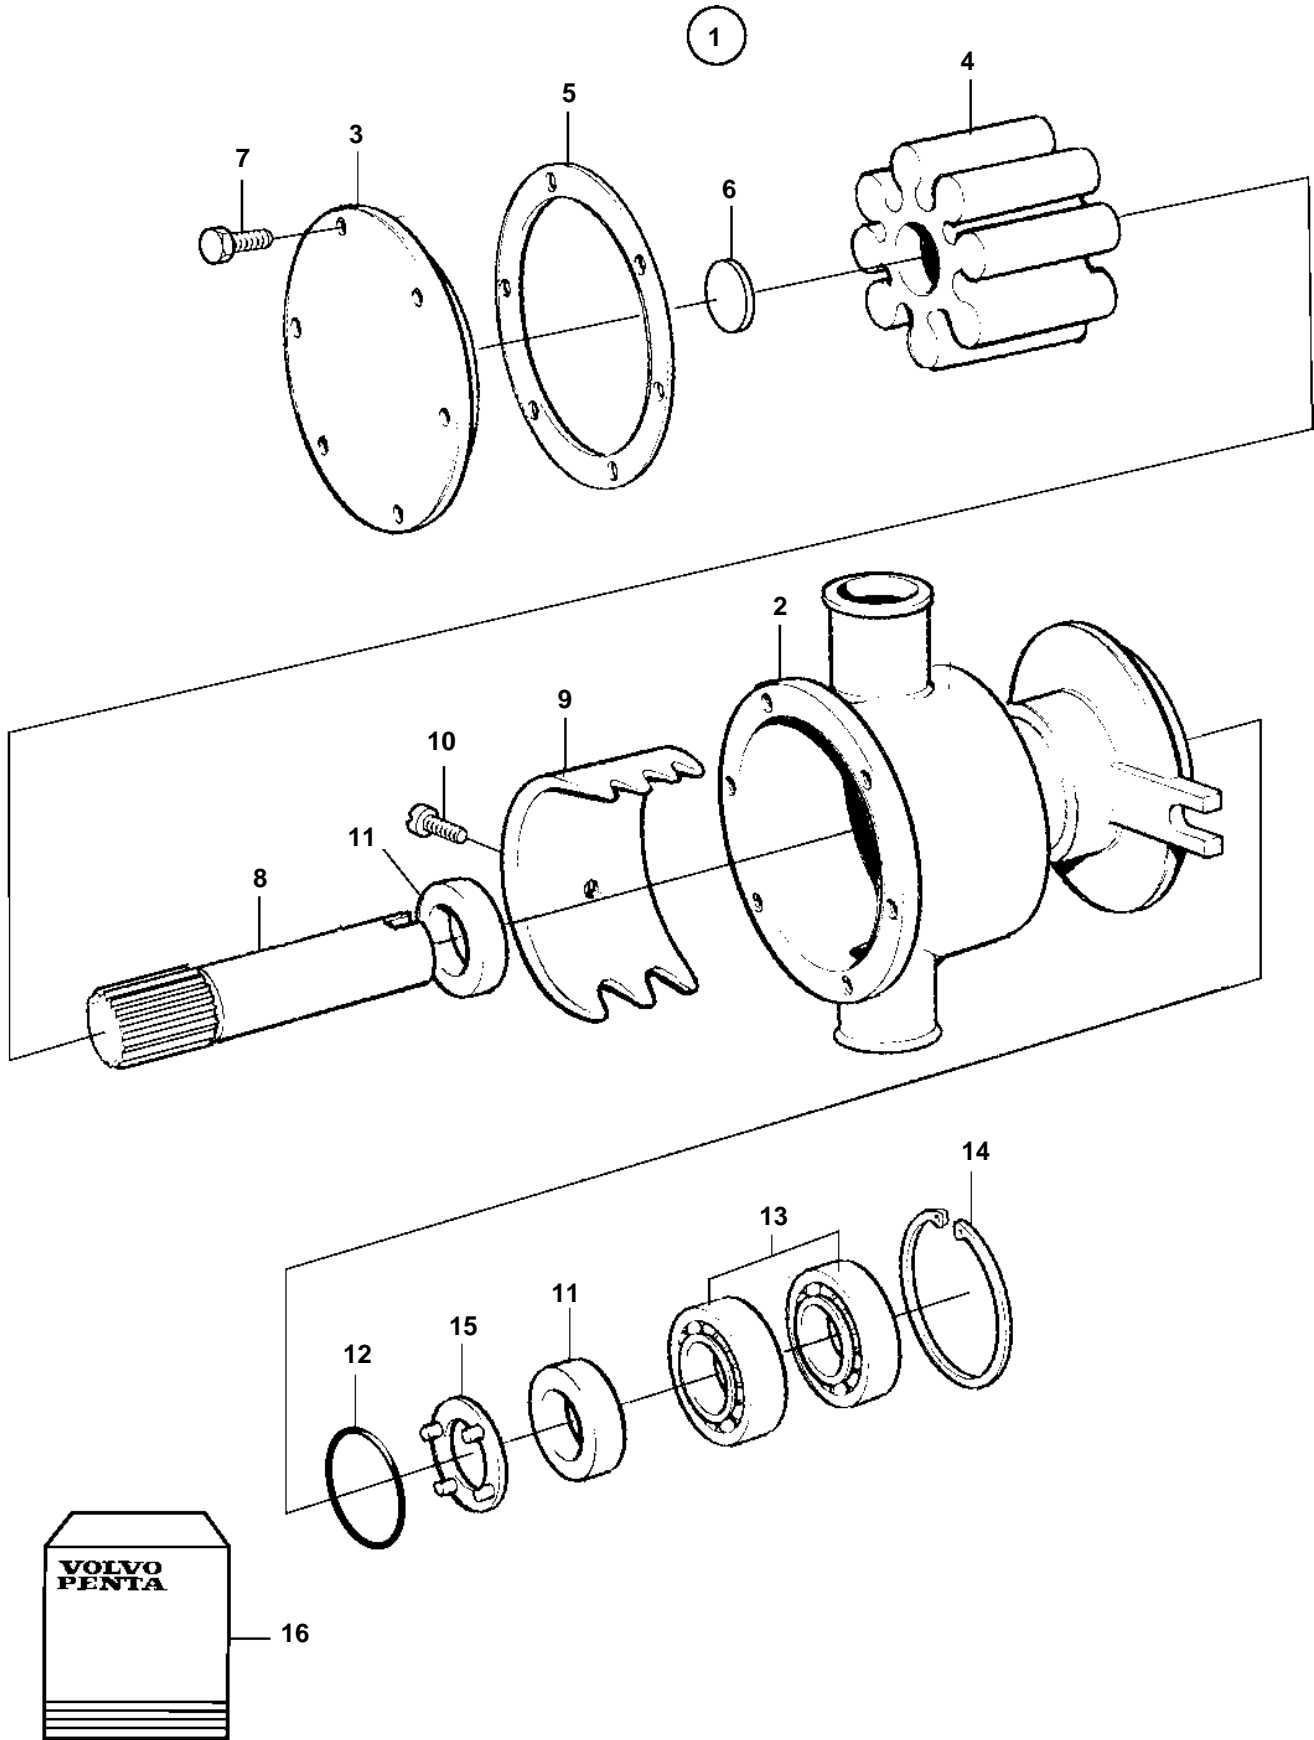

TAMD42WJ-A

TAMD42WJ-A

REF	PART NO.	QTY	DESCRIPTION	NOTES
1	860629	1	Sea water pump	
2		1	· Housing	
3	860751	1	· Cover	Included in overhaul kit.
4	825941	1	· Impeller	REPL BY 877061. Included in impeller kit.
5	808275	1	· Gasket	Included in impeller kit.
6	827019	1	· Sealing washer	Included in impeller kit.
7	841693	6	· Screw	Included in overhaul kit.
8		1	· Shaft	Included in overhaul kit.
9	827011	1	· Cam	Included in overhaul kit.
10	808285	1	· Screw	Included in overhaul kit.
11	827247	2	· Sealing ring	Included in overhaul kit.
12	960166	1	· O-ring	Included in overhaul kit.
13	11010	2	· Ball bearing	Included in overhaul kit.
14	914523	1	· Lock ring	Included in overhaul kit.
15	844580	1	· Support washer	
16	877373	1	Overhaul kit	(876088)
	3841697	1	Impeller kit	