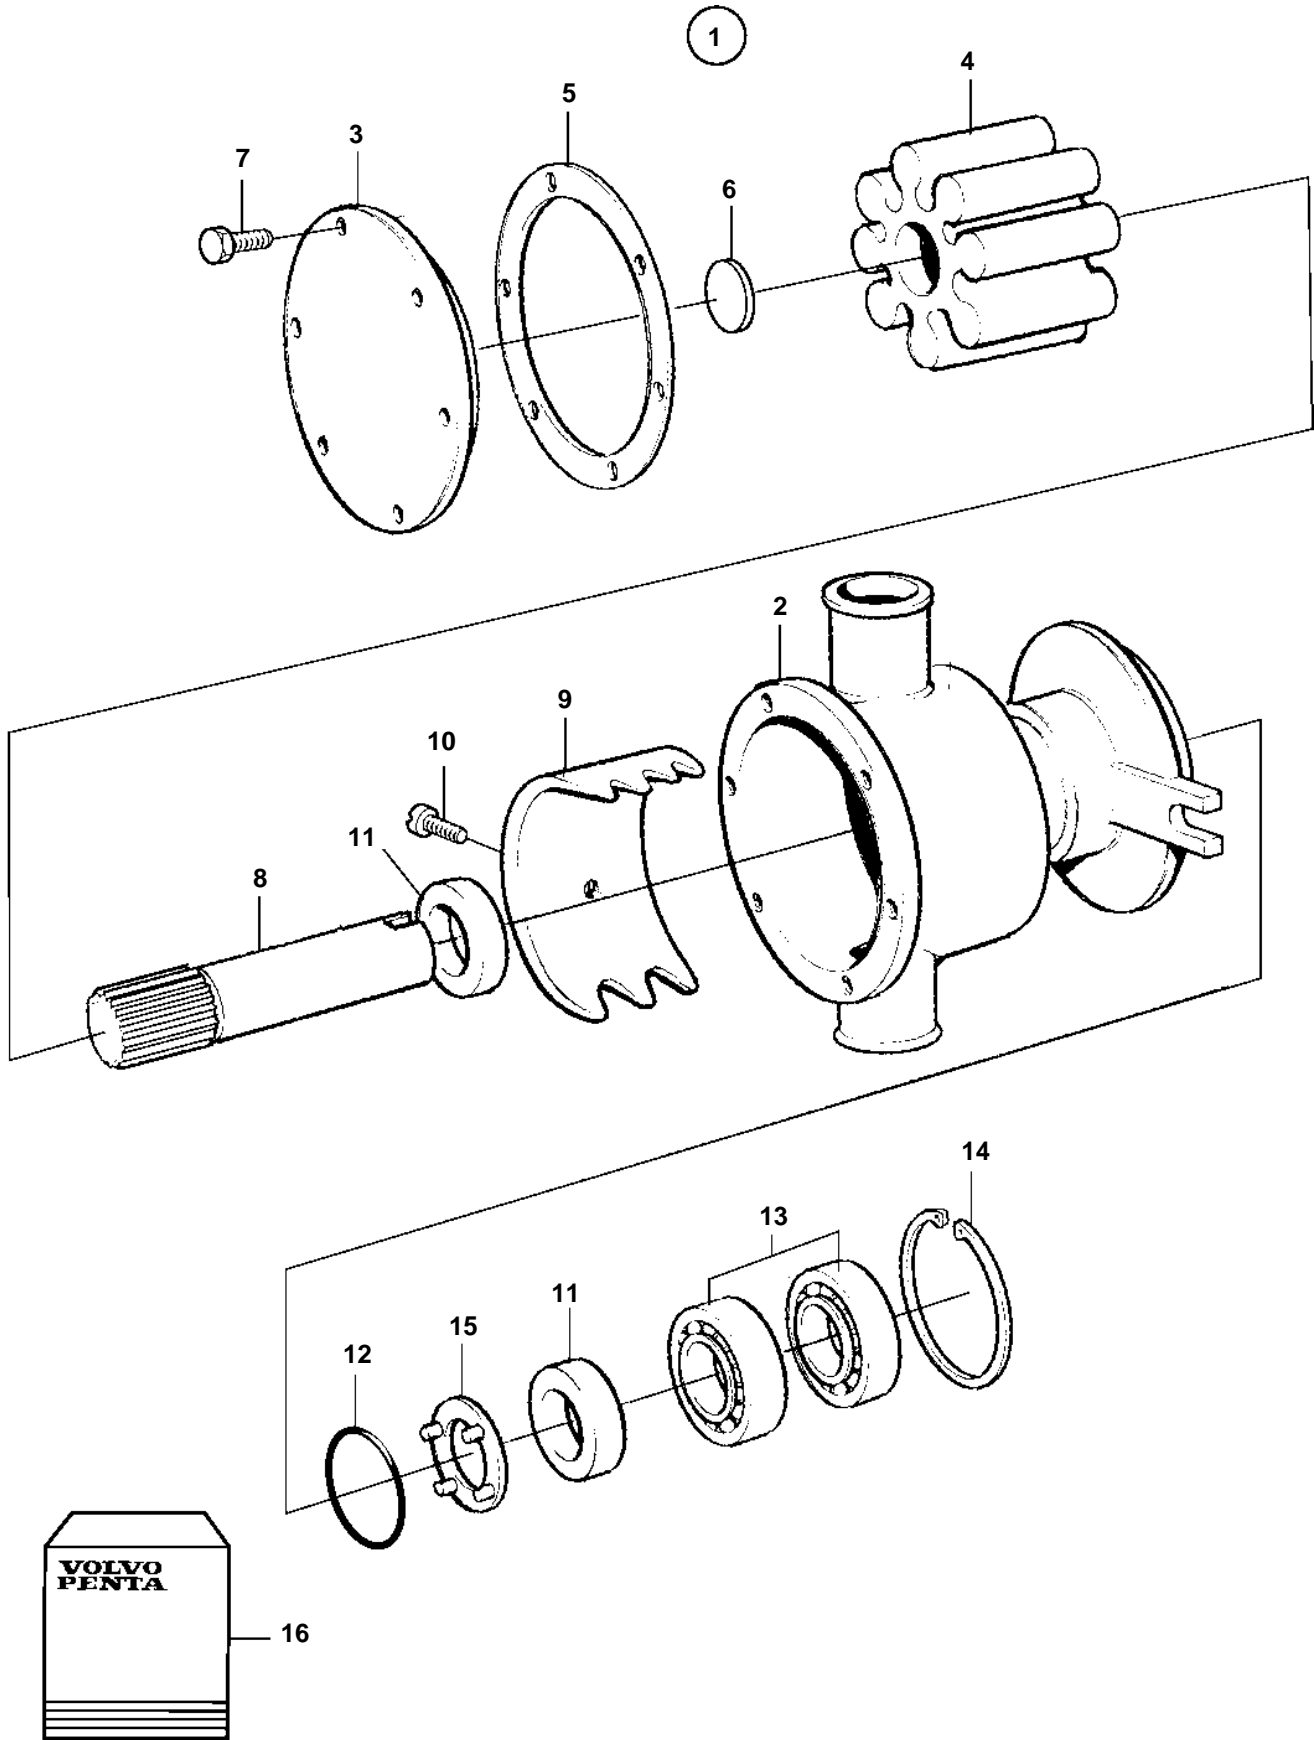

TAMD42WJ-A

TAMD42WJ-A

| REF | PART NO. | QTY | DESCRIPTION      | NOTES                                     |
|-----|----------|-----|------------------|---|
| 1   | 860629   | 1   | Sea water pump   |   |
| 2   |          | 1   | · Housing        |   |
| 3   | 860751   | 1   | · Cover          | Included in overhaul kit.                 |
| 4   | 825941   | 1   | · Impeller       | REPL BY 877061. Included in impeller kit. |
| 5   | 808275   | 1   | · Gasket         | Included in impeller kit.                 |
| 6   | 827019   | 1   | · Sealing washer | Included in impeller kit.                 |
| 7   | 841693   | 6   | · Screw          | Included in overhaul kit.                 |
| 8   |          | 1   | · Shaft          | Included in overhaul kit.                 |
| 9   | 827011   | 1   | · Cam            | Included in overhaul kit.                 |
| 10  | 808285   | 1   | · Screw          | Included in overhaul kit.                 |
| 11  | 827247   | 2   | · Sealing ring   | Included in overhaul kit.                 |
| 12  | 960166   | 1   | · O-ring         | Included in overhaul kit.                 |
| 13  | 11010    | 2   | · Ball bearing   | Included in overhaul kit.                 |
| 14  | 914523   | 1   | · Lock ring      | Included in overhaul kit.                 |
| 15  | 844580   | 1   | · Support washer |   |
| 16  | 877373   | 1   | Overhaul kit     | (876088)                                  |
|     | 3841697  | 1   | Impeller kit     |   |