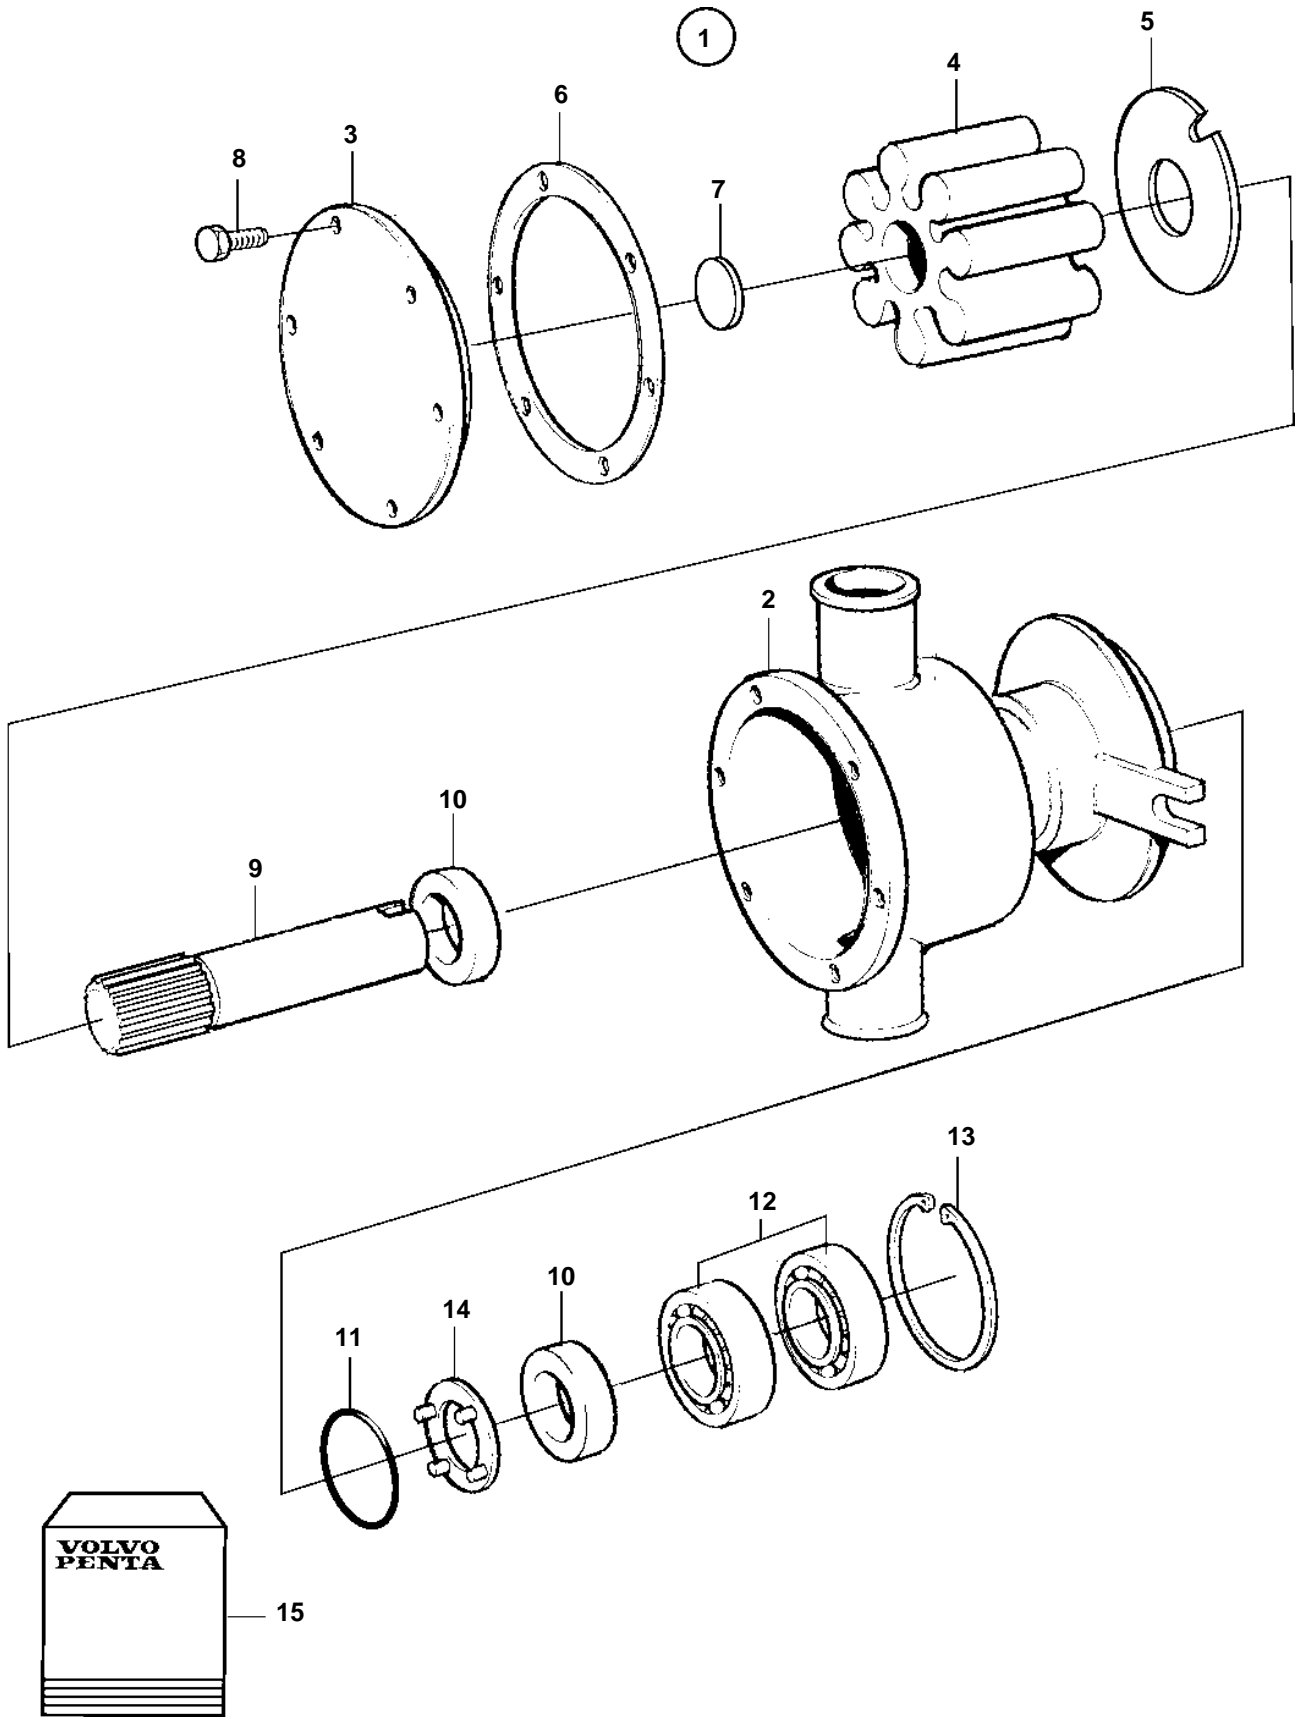

KAD32P-A, TAMD42WJ-A, KAMD43P-A, KAD43P-A, KAMD44P-A, KAD44P-A, KAMD44P-B, KAD44P-B, KAMD44P-C, KAD44P-C, KAMD300-A, KAD300-A

KAD32P-A, TAMD42WJ-A, KAMD43P-A, KAD43P-A, KAMD44P-A, KAD44P-A, KAMD44P-B, KAD44P-B, KAMD44P-C, KAD44P-C, KAMD300-A, KAD300-A

| REF | PART NO. | QTY | DESCRIPTION | NOTES |
|-----|----------|-----|------------------|---------------------------|
| 1 | 3583095 | 1 | Sea water pump | |
| 2 | | 1 | · Housing | |
| 3 | 3581617 | 1 | · Cover | Included in overhaul kit. |
| 4 | | 1 | · Impeller | Included in impeller kit. |
| 5 | | 1 | · Wear washer | |
| 6 | 3581618 | 1 | · O-ring | Included in impeller kit. |
| 7 | 827019 | 1 | · Sealing washer | Included in impeller kit. |
| 8 | 841693 | 6 | · Screw | Included in overhaul kit. |
| 9 | | 1 | · Shaft | Included in overhaul kit. |
| 10 | 827247 | 2 | · Sealing ring | Included in overhaul kit. |
| 11 | 960166 | 1 | · O-ring | Included in overhaul kit. |
| 12 | 11010 | 2 | · Ball bearing | Included in overhaul kit. |
| 13 | 914523 | 1 | · Lock ring | Included in overhaul kit. |
| 14 | 844580 | 1 | · Support washer | |
| 15 | 877373 | 1 | Overhaul kit | SE GRUPP 99 (876088) |
| | 877061 | 1 | Impeller kit | SEE GROUP 99 |