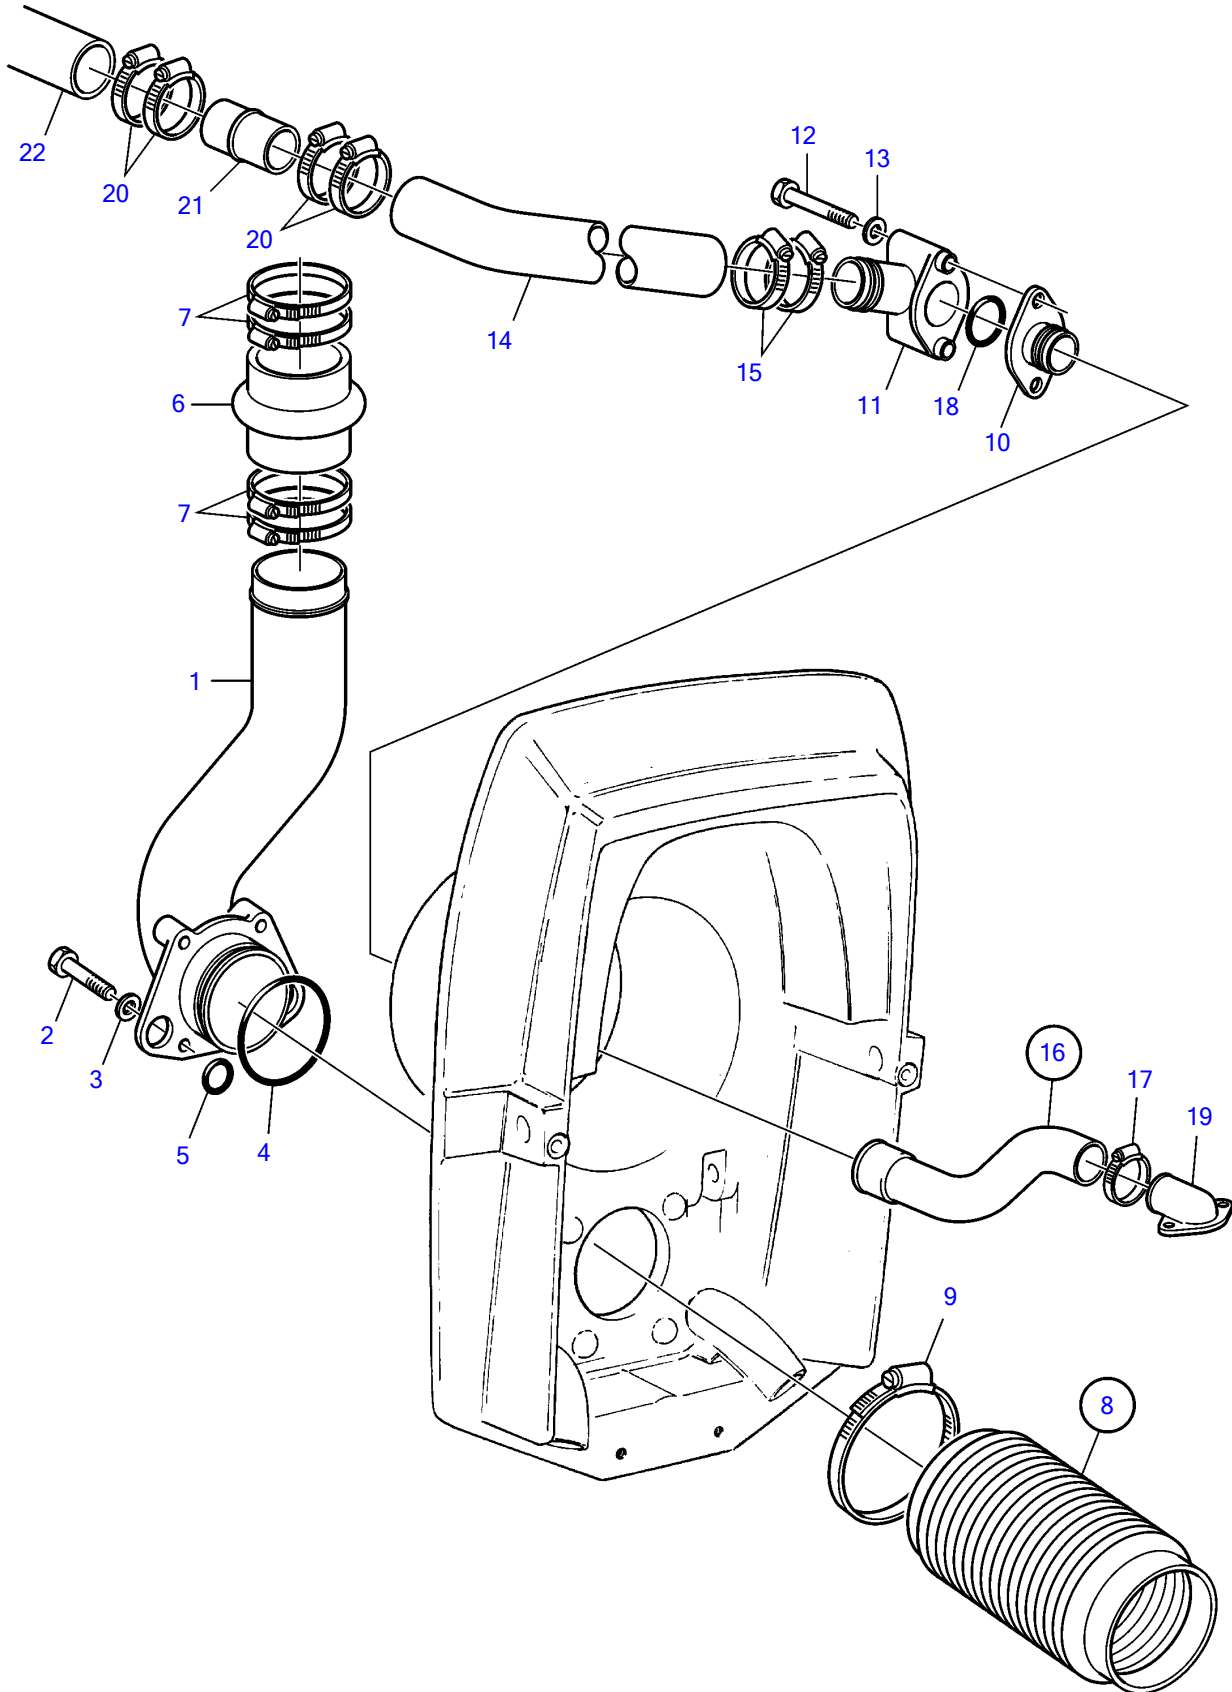

DP-G, DPX-A

15689

Upd:2012-02-13

15689

7738870-44-7628

DP-G, DPX-A

REF	PART NO.	QTY	DESCRIPTION	NOTES
1	3581130	1	Exhaust pipe	(873114)
2	947790	4	Flange screw	
3	976945	4	Washer	(960148)
4	925256	1	O-ring	
5	925064	2	O-ring	
6	860396	1	Exhaust hose	
7	982694	4	Hose clamp	(981239)
8		1	Bellows kit	See drive catalog
9		2	• Clamp	
10	872334	1	Nipple	
11	872338	1	Hose connection	
12	955516	2	Hexagon screw	
13	955893	2	Washer	
14	861742	1	Hose	Intake-sea water pump.
15	961669	2	Hose clamp	
16	876632	1	Hose kit	
17	853548	1	• Hose clamp	
18	925064	1	• O-ring	
19	872752	1	Hose connection	
20	961669	4	Hose clamp	
21	861090	1	Tube	
22		1	Hose	Intake-sea water pump., See group 26