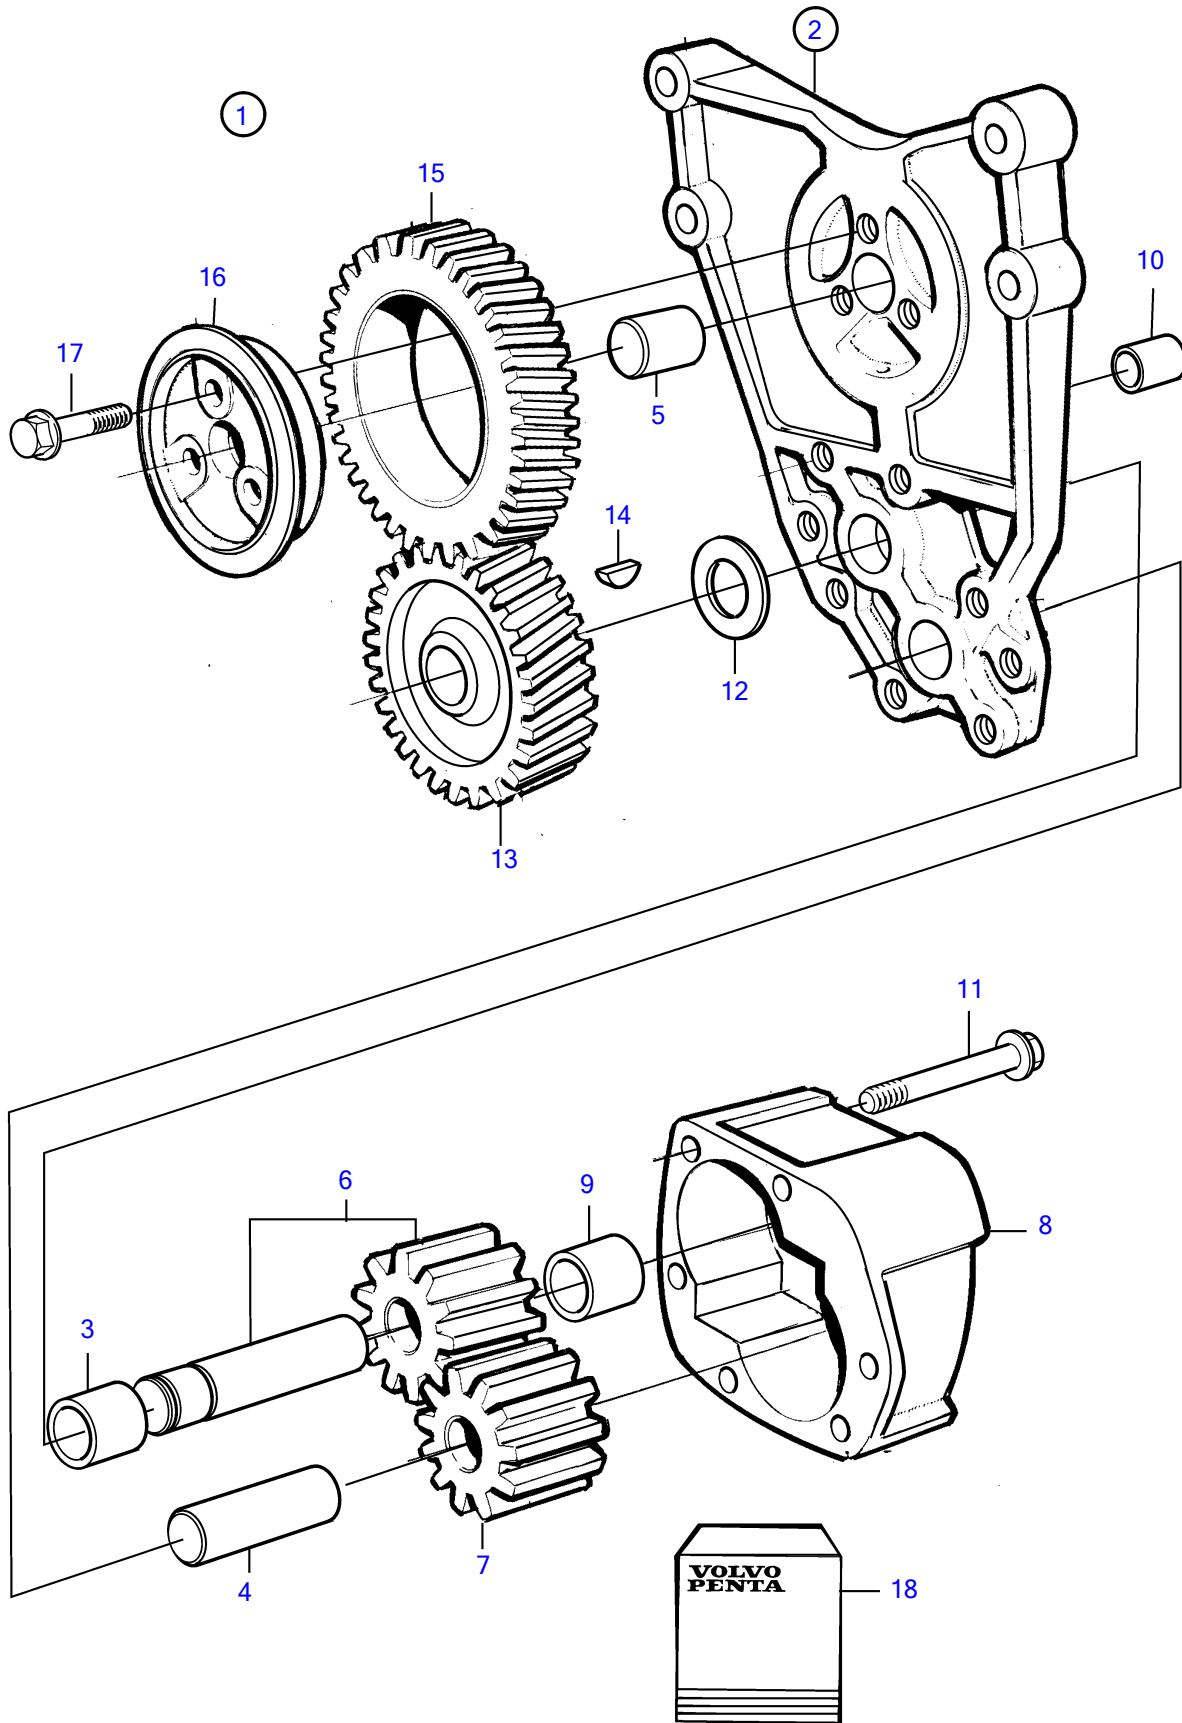

KAD32P-A, TAMD42WJ-A, KAD43P-A, KAMD43P-A, KAD44P-A, KAD44P-B, KAD44P-C, KAMD44P-A, KAMD44P-B, KAMD44P-C, , KAMD300-A

KAD32P-A, TAMD42WJ-A, KAD43P-A, KAMD43P-A, KAD44P-A, KAD44P-B, KAD44P-C, KAMD44P-A, KAMD44P-B, KAMD44P-C, , KAMD300-A

REF	PART NO.	QTY	DESCRIPTION	NOTES
1	860721	1	Oil pump	
2	(1542211)	1	• Bracket	Obsolete part
3	470234	1	• • Bushing	
4	420043	1	• • Pivot pin	
5	(950614)	1	• • Pin	Obsolete part
6	860722	1	• Shaft, with gear	
7	425185	1	• Gear	
8		1	• Housing	
9	401146	2	• Guide sleeve	
10	470234	1	• Bushing	
11	973924	2	• Flange screw	
12	424133	1	• Washer	
13	1542214	1	• Gear	
14	910115	1	• Woodruff key	
15	1542215	1	• Oil pump wheel	
16	1542218	1	• Bearing sleeve	
17	946470	3	• Flange screw	
18	276166	1	Oil pump kit	See group 99