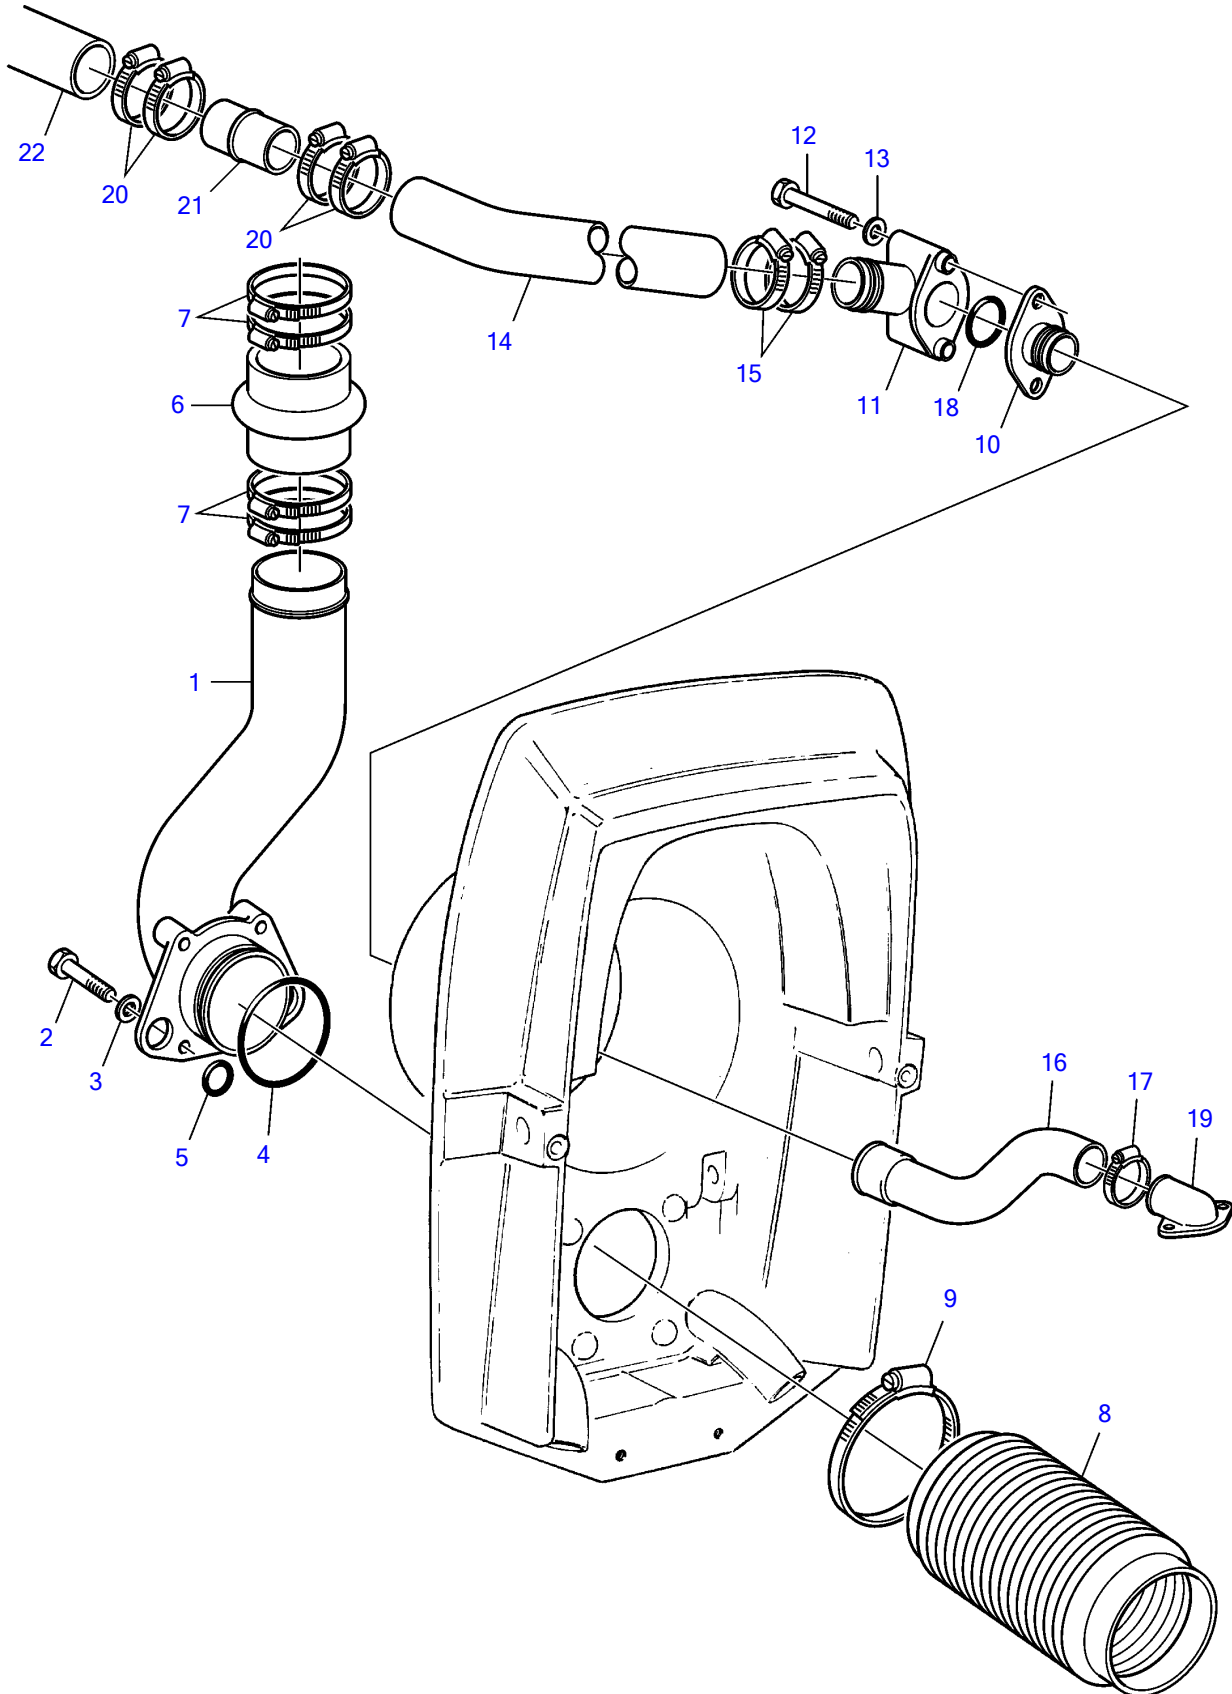

DP-D1, DP-E, DPX-C, DPX-R, DPX-S, DPX-S1, DP-D2

23061

Upd:2012-02-13

23061

7738870-44-1886

DP-D1, DP-E, DPX-C, DPX-R, DPX-S, DPX-S1, DP-D2

REF	PART NO.	QTY	DESCRIPTION	NOTES
1	3581130	1	Exhaust pipe	(873114)
2	947790	4	Flange screw	
3	976945	4	Washer	
4	925256	1	O-ring	
5	925064	2	O-ring	
6	860396	1	Exhaust hose	
7	982694	4	Hose clamp	
8	876631	1	Bellows kit	
9	872531	2	• Hose clamp	
10	872334	1	Nipple	
11	872338	1	Hose connection	
12	955516	2	Hexagon screw	
13	955893	2	Washer	
14	861742	1	Hose	Intake-sea water pump.
15	961669	2	Hose clamp	
16	876632	1	Hose kit	
17	853548	1	• Hose clamp	
18	925064	1	• O-ring	
19	872752	1	Hose connection	
20	961669	4	Hose clamp	
21	861090	1	Tube	
22		1	Hose	Intake-sea water pump., See group 26