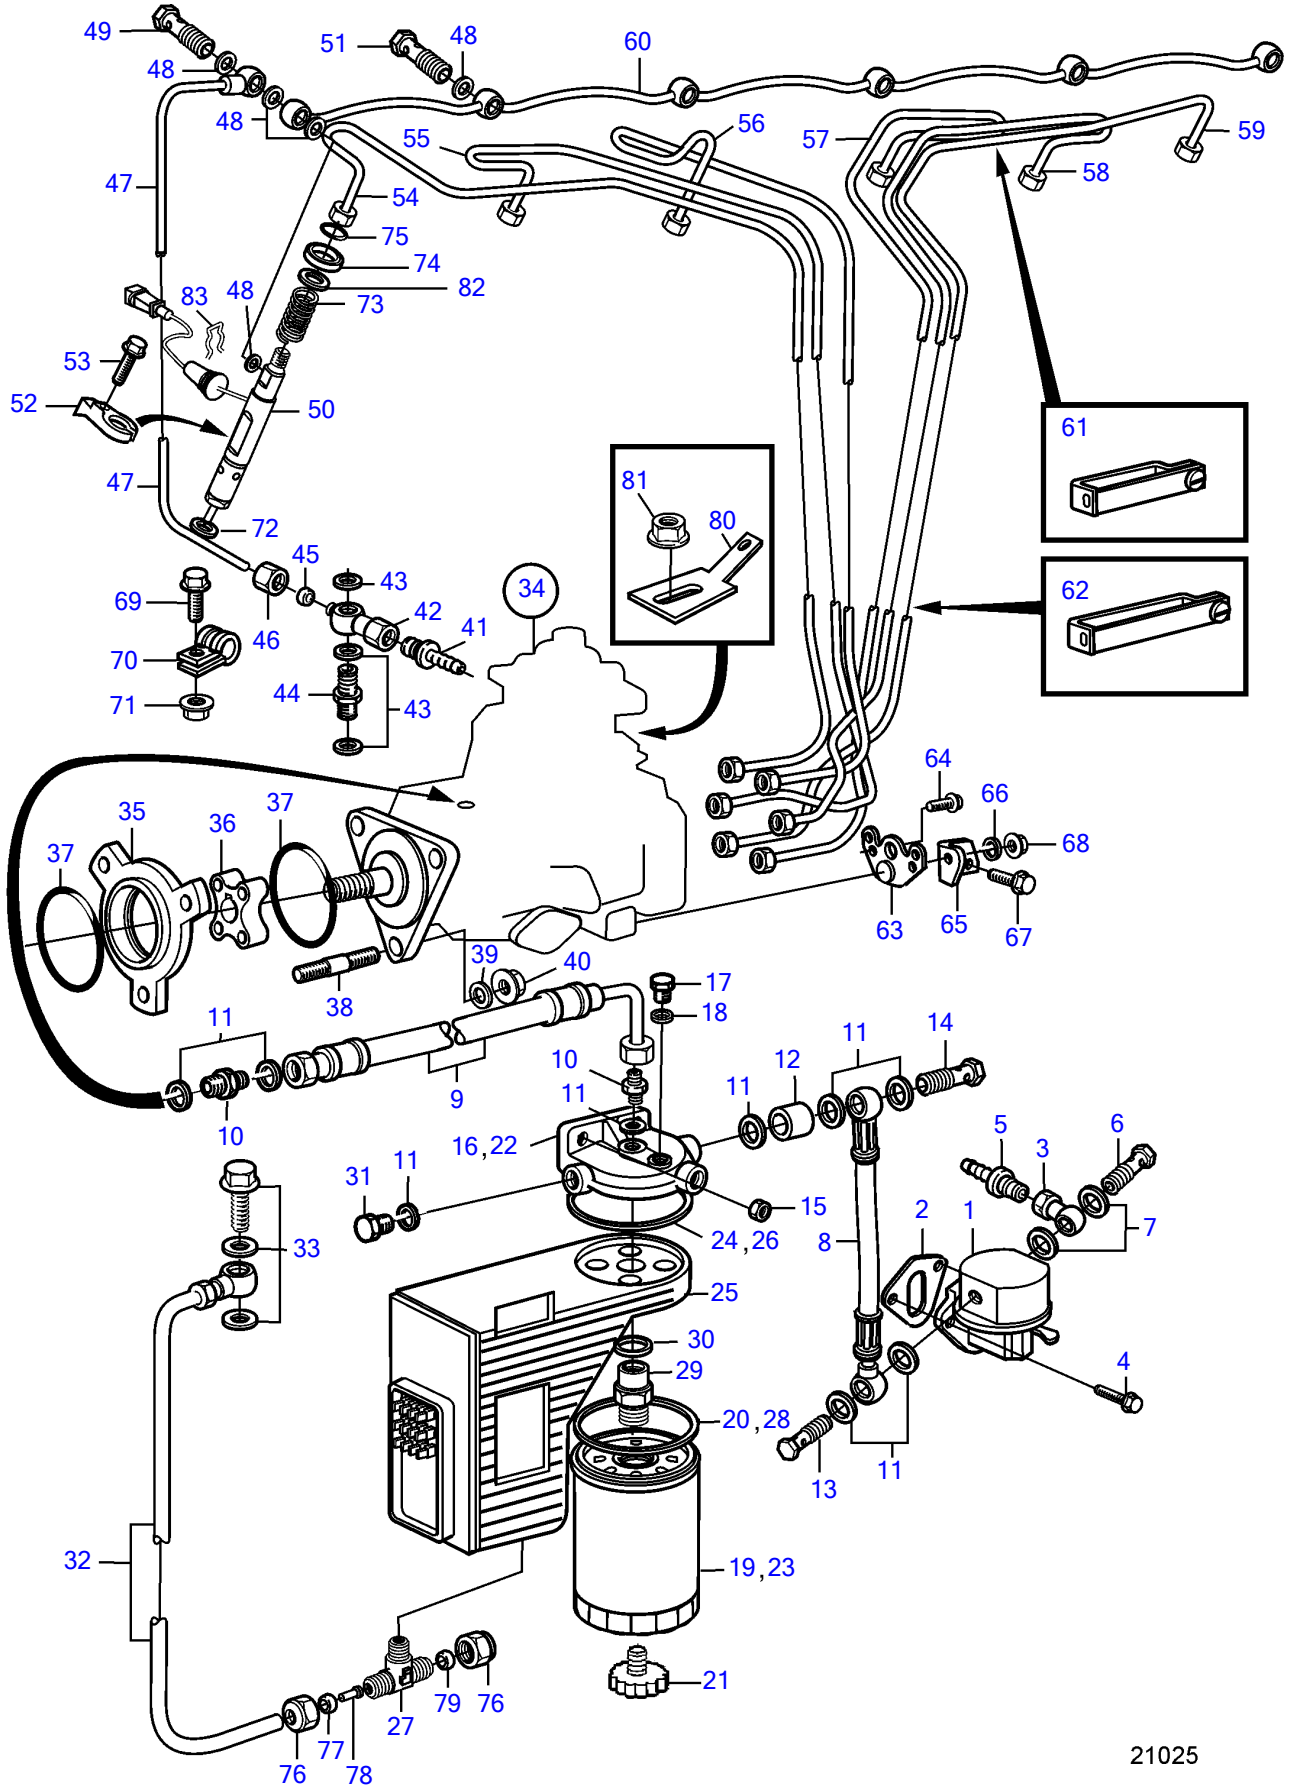

KAD44P-A, KAMD44P-A

KAD44P-A, KAMD44P-A

| REF | PART NO. | QTY | DESCRIPTION | SEE SEC. | NOTES |
|-----|-----------|-----|-----------------------------|--------------|---|
| 1 | 3582310 | 1 | Feed pump | | (860320) |
| 2 | 3501530 | 1 | Gasket | | |
| 3 | 861079 | 1 | Banjo nipple | | |
| 4 | 946173 | 1 | Flange screw | | L=20mm |
| | 946470 | 1 | Flange screw | | L=35mm |
| 5 | 3825000 | 1 | Hose nipple | | (834781) |
| 6 | 969299 | 1 | Hollow screw | | |
| 7 | 11994 | 2 | Gasket | | |
| 8 | 3582708 | 1 | Fuel hose | | (3581716) |
| 9 | 3582707 | 1 | Fuel hose | | (3581373) |
| 10 | 190132 | 2 | Nipple | | |
| 11 | 11994 | 8 | Gasket | | |
| 12 | (3581717) | 1 | Spacer sleeve | | Obsolete part |
| 13 | 969299 | 1 | Hollow screw | | |
| 14 | 947975 | 1 | Hollow screw | | |
| 15 | 971095 | 2 | Flange nut | | |
| 16 | 3581542 | 1 | Fuel filter | | Repl by 3588380 |
| 17 | 843956 | 1 | • Plug | | |
| 18 | 25534 | 1 | • Gasket | | |
| 19 | 860874 | 1 | • Fuel filter | | Repl by 3588378 |
| 20 | 3582285 | 1 | • • Sealing ring | | |
| 21 | 838594 | 1 | • • Screw | | |
| 22 | 3588380 | 1 | Fuel filter | | |
| | | | • | | |
| | | | • | 7765 | |
| 23 | 3588378 | 1 | • Fuel filter | | |
| | 3840335 | 1 | • Fuel filter | | |
| 24 | 6638088 | 1 | • • Gasket | | |
| 25 | 874040 | 1 | Control unit | | Kamd |
| | | | • Bulletin P-28-4-10 | P-28-4-10-EN | ECU and Software Related Changes |
| | | | • Bulletin p-28-4-16 | p-28-4-16-EN | New Order Routine for Electronic Control Units for EDC1 Kad |
| 25 | 874081 | 1 | Control unit | | Kad |
| | | | • Bulletin p-28-4-16 | p-28-4-16-EN | New Order Routine for Electronic Control Units for EDC1 |
| 26 | 6638088 | 1 | • Gasket | | |
| 27 | 946082 | 1 | • T-nipple | | |
| 28 | 3582285 | 1 | • Sealing ring | | |
| 29 | 3835801 | 1 | Nipple | | (3825333) |
| 30 | 955904 | 1 | Washer | | |
| 31 | 960629 | 1 | Plug | | |
| 32 | 3581375 | 1 | Air hose | | |
| 33 | | 1 | Connector | 2974 | |
| 34 | (3581334) | 1 | Injection pump | | Obsolete part |
| | | | • parts not sold separately | | |
| | | | • parts not sold separately | | |
| 35 | 3581393 | 1 | Spacer flange | | |
| 36 | 859601 | 1 | Hub | | |
| 37 | 968971 | 2 | O-ring | | |
| 38 | 953053 | 3 | Stud | | |
| 39 | 191172 | 3 | Washer | | |
| 40 | 945408 | 2 | Flange nut | | |
| 41 | | 1 | Hexagon nut | | |
| 42 | 3825000 | 1 | Hose nipple | | (834781) |
| | 861080 | 1 | Banjo nipple | | |
| 43 | 11994 | 3 | Gasket | | |
| 44 | | 1 | Nipple | | Included in fuel injection pump. |
| 45 | 956966 | 1 | Ferrule | | |
| 46 | 956980 | 1 | Fitting nut | | |
| 47 | 861723 | 1 | Return line | | |
| 48 | 981183 | 13 | Gasket | | |
| 49 | 990036 | 1 | Hollow screw | | |
| 50 | 861725 | 6 | Injector | | E.U=3803373 |
| | 3803373 | 6 | Injector, exch | | E.U=3803373 |
| | | | • parts not sold separately | | |