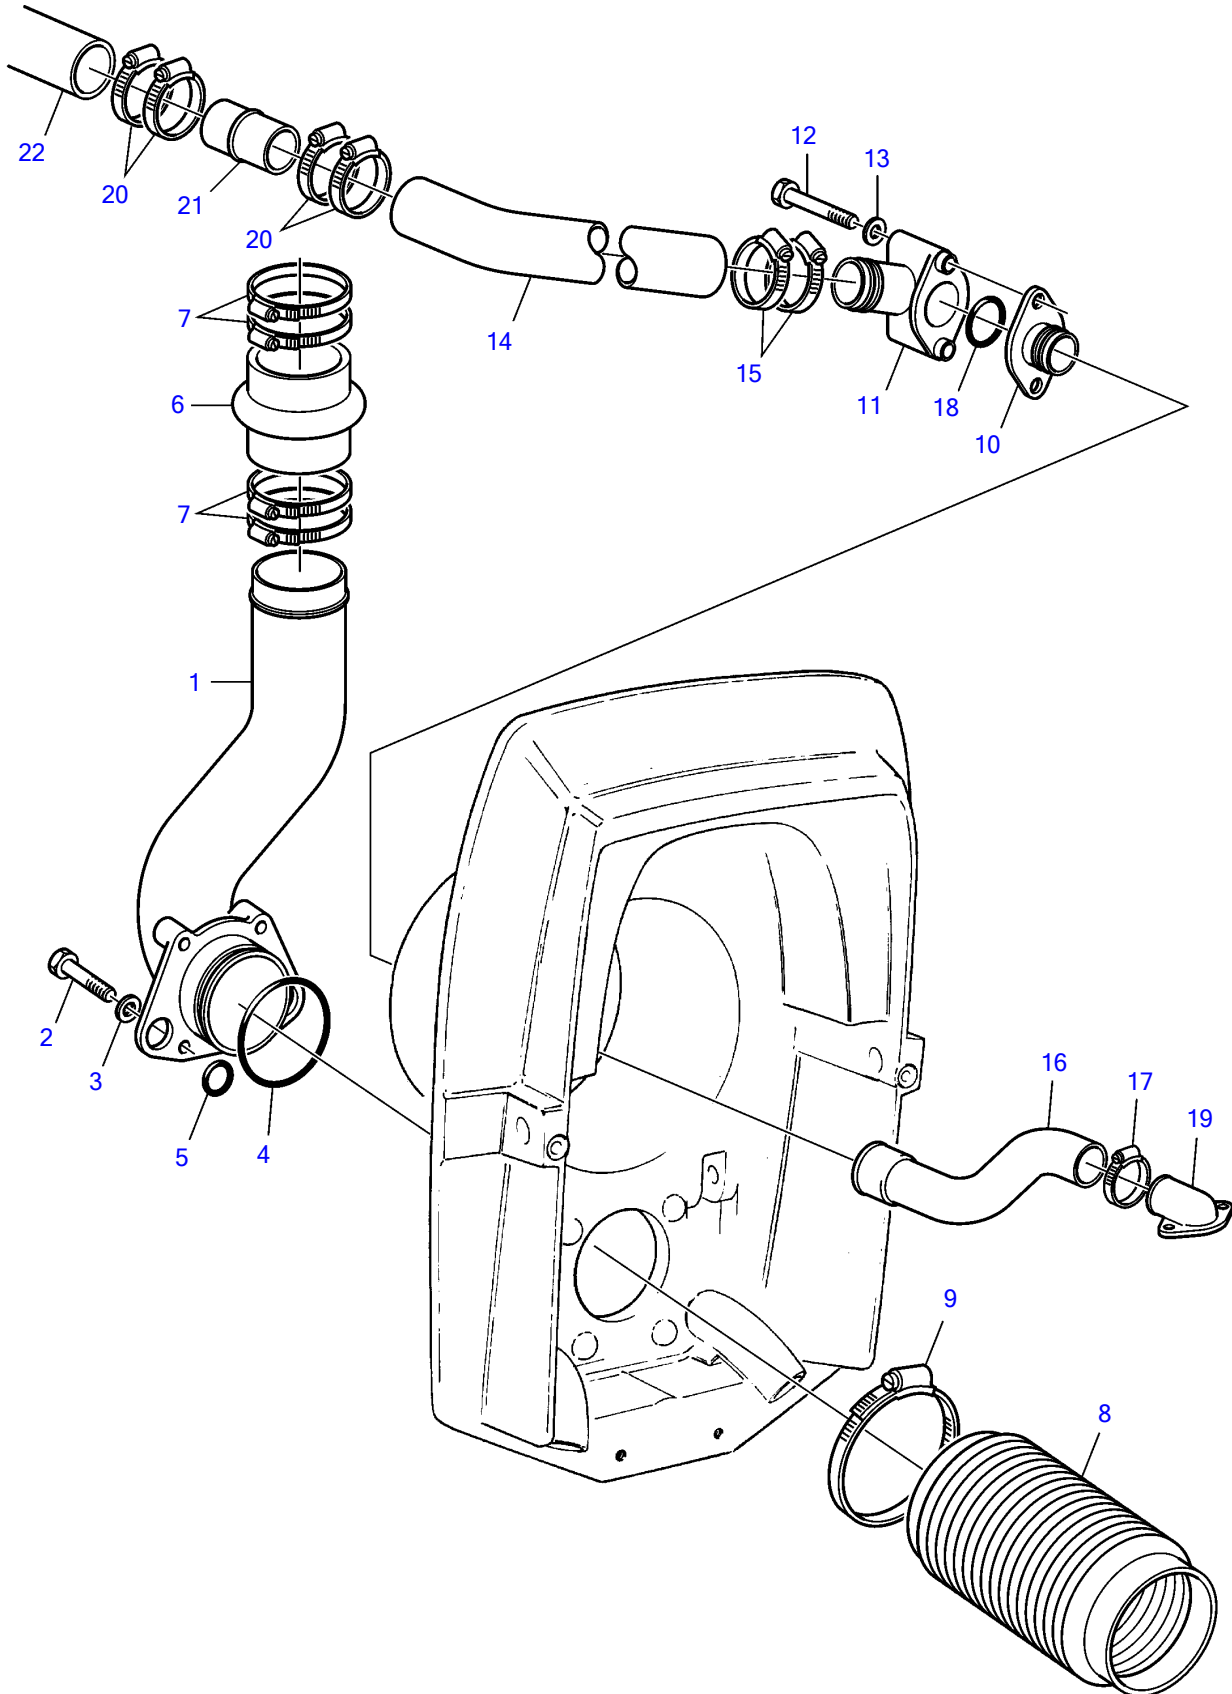

DP-D1, DP-E, DPX-C, DPX-R, DPX-S, DPX-S1, DP-D2

DP-D1, DP-E, DPX-C, DPX-R, DPX-S, DPX-S1, DP-D2

REF	PART NO.	QTY	DESCRIPTION	NOTES
1	3581130	1	Exhaust pipe	(873114)
2	947790	4	Flange screw	
3	976945	4	Washer	
4	925256	1	O-ring	
5	925064	2	O-ring	
6	860396	1	Exhaust hose	
7	982694	4	Hose clamp	
8	876631	1	Bellows kit	
9	872531	2	• Hose clamp	
10	872334	1	Nipple	
11	872338	1	Hose connection	
12	955516	2	Hexagon screw	
13	955893	2	Washer	
14	861742	1	Hose	Intake-sea water pump.
15	961669	2	Hose clamp	
16	876632	1	Hose kit	
17	853548	1	• Hose clamp	
18	925064	1	• O-ring	
19	872752	1	Hose connection	
20	961669	4	Hose clamp	
21	861090	1	Tube	
22		1	Hose	Intake-sea water pump., See group 26