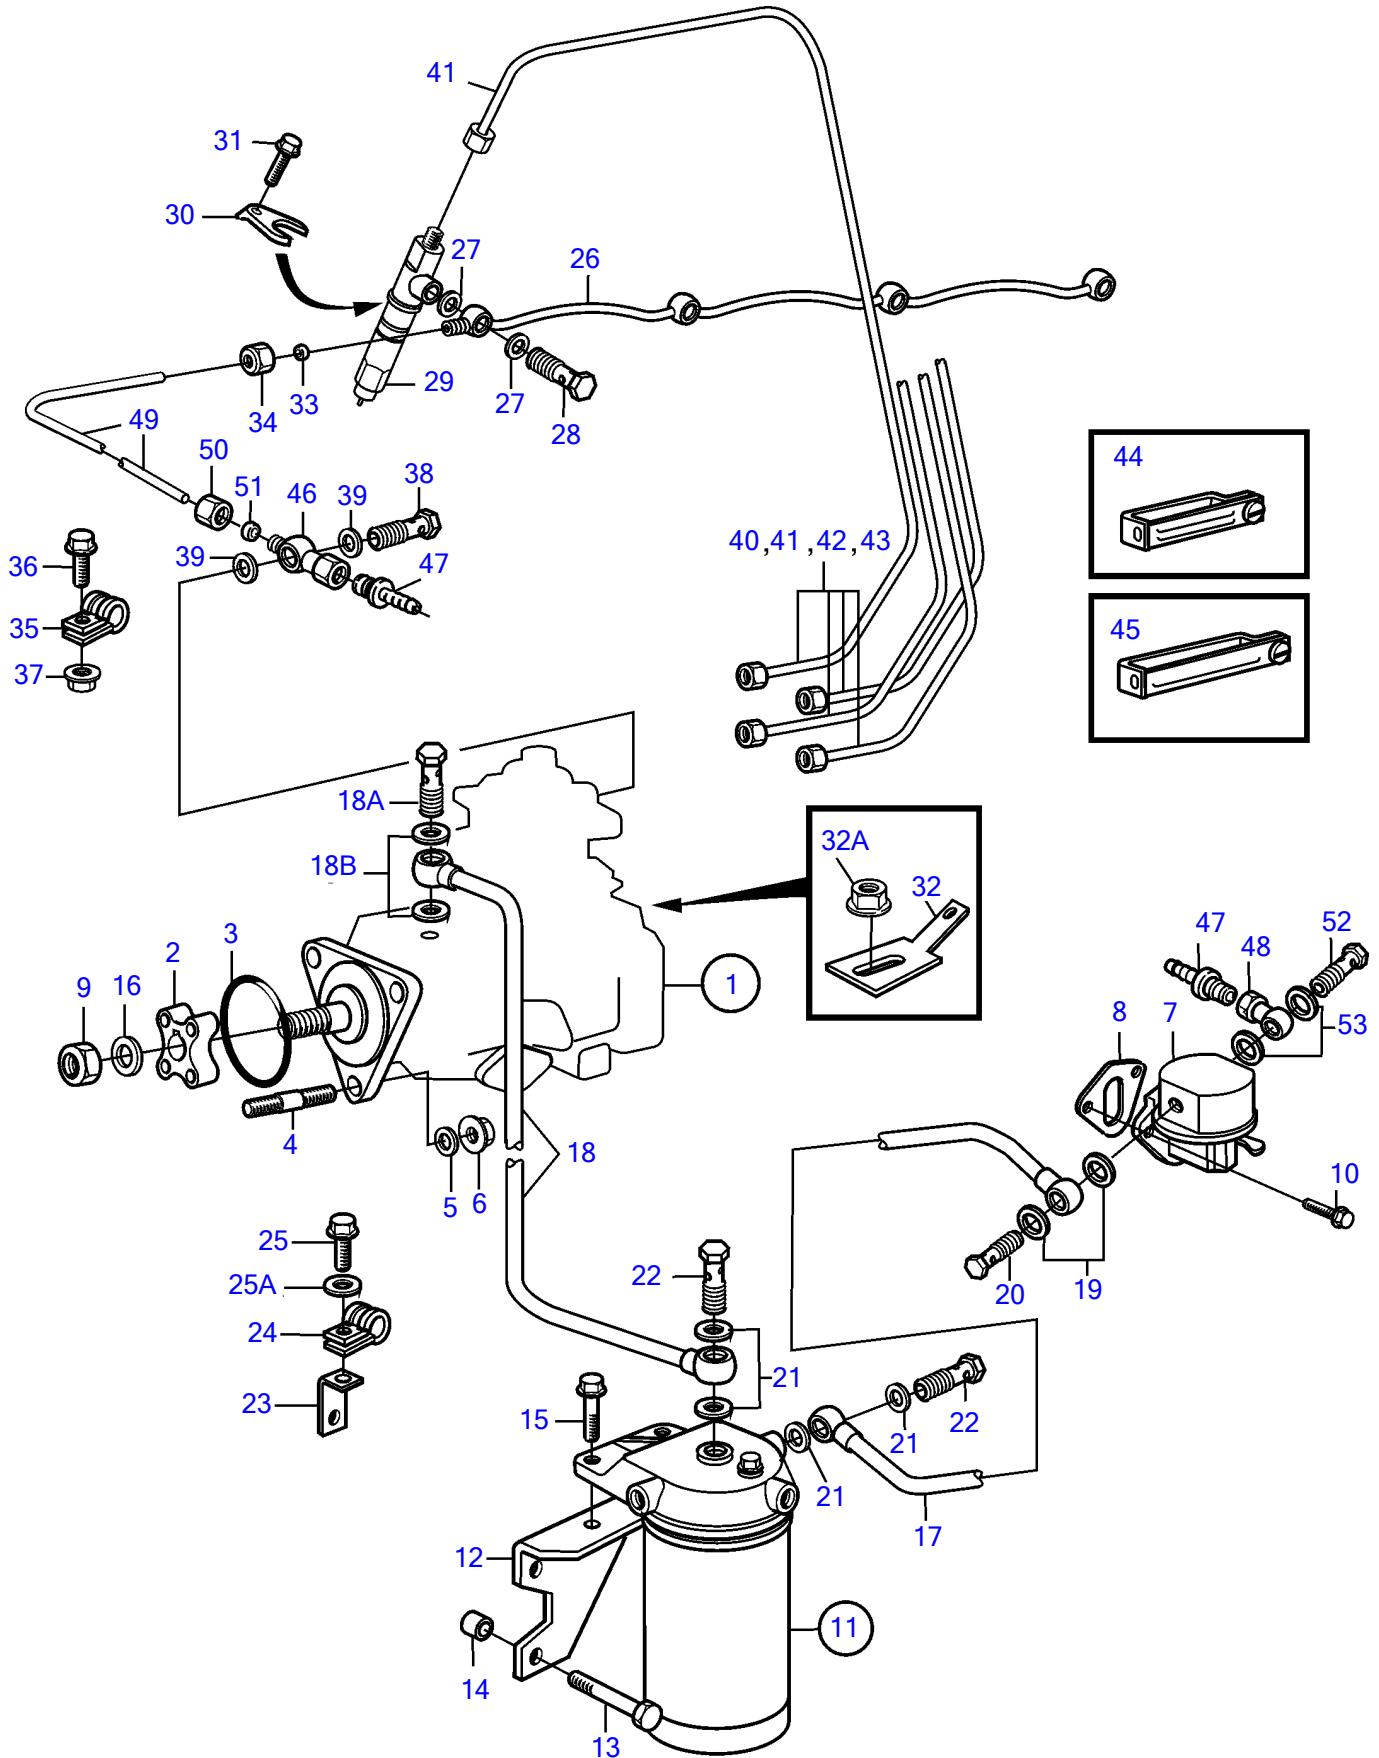

KAD32P-A

KAD32P-A

REF	PART NO.	QTY	DESCRIPTION	SEE SEC.	NOTES
1	3581451	1	Injection pump		Repl by 3581917
			parts not sold separately		
	3581917	1	Injection pump		
			• parts not sold separately		
2	859601	1	Hub		For 3581451
3	968971	1	O-ring		
4	980225	3	Stud		
5	191172	3	Washer		
6	945408	3	Flange nut		
7	3582310	1	Feed pump		(860320)
8	3501530	1	Gasket		
9		1	Nut		Included in fuel injection pump.
10	946173	2	Flange screw		
11	840531	1	Fuel filter		
			•		
			•	923	
12	3581698	1	Bracket		(838583)
13	965193	2	Flange screw		
14	843122	2	Spacer sleeve		
15	946329	2	Flange screw		
16		1	Washer		Included in fuel injection pump.
17	860447	1	Fuel pipe		
18	838722	1	Fuel pipe		
18A	969299	1	Hollow screw		
18B	11994	2	Gasket		
19	11994	2	Gasket		
20	969299	1	Hollow screw		
21	969011	4	Gasket		
22	25167	2	Hollow screw		
23	846780	1	Bracket		
24	952624	1	Clamp		
25	948746	1	Flange screw		(968855)
25A	955893	1	Washer		
26	838666	1	Leak-off line		
27	947620	8	Gasket		
28	74033	4	Hollow screw		
29	3581696	4	Injector		
	3803372	4	Injector, exch, exch		
			• parts not sold separately		
30	861728	4	Yoke		
31	946470	4	Flange screw		
32	944485	1	Cable terminal		
32A	965483	1	Flange nut		
33	956966	1	Ferrule		
34	956980	1	Fitting nut		
35	121563	1	Clamp		
36	946544	1	Flange screw		
37	945407	1	Flange nut		
38	861514	1	Hollow screw		
39	11994	2	Gasket		
40	3581763	1	Delivery pipe		Cyl no 1
41	3581764	1	Delivery pipe		Cyl no 2
42	3581765	1	Delivery pipe		Cyl no 3
43	3581766	1	Delivery pipe		Cyl no 4
44	8194351	2	Clamp		2-pipe
45	8194353	2	Clamp		4-pipe
46	861080	1	Banjo nipple		
47	3825000	2	Hose nipple		(834781)
48	861079	1	Banjo nipple		
49	3581450	1	Return line		
50	956980	1	Fitting nut		
51	956966	1	Ferrule		
52	969299	1	Hollow screw		

KAD32P-A

REF	PART NO.	QTY	DESCRIPTION	SEE SEC.	NOTES
53	11994	2	Gasket		