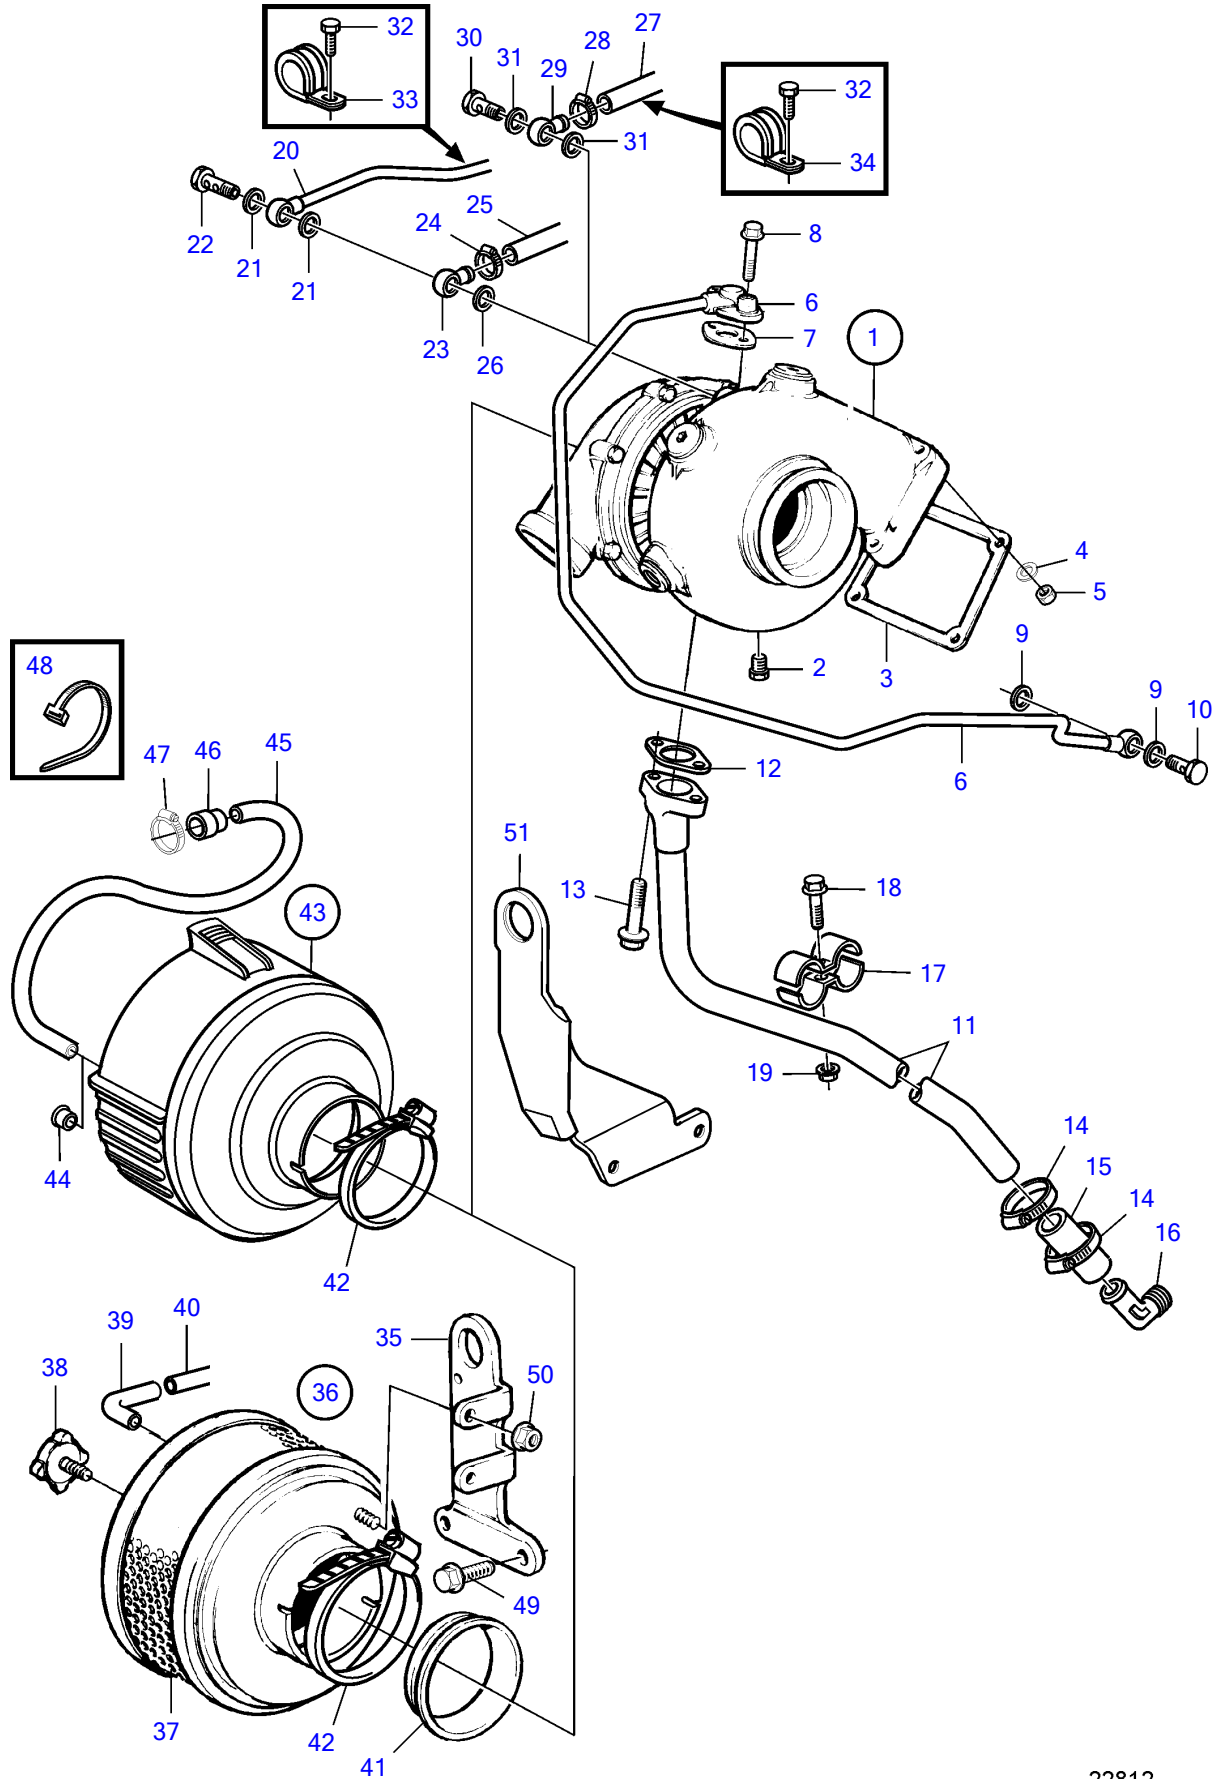

TAMD42WJ-A

TAMD42WJ-A

REF	PART NO.	QTY	DESCRIPTION	SEE SEC.	NOTES
1	3802070	1	Turbocharger		
			• Bulletin 44-46	44-46-EN	Upgrade Turbo for D41A amd D41B Engines
2	861551	1	Plug		
3	3582676	1	Gasket kit		
4	955895	4	Washer		
5	940183	4	Hexagon nut		
6	838869	1	Oil pressure pipe		
7	420641	1	Gasket		
8	945444	1	Flange screw		L=25mm
	946671	1	Flange screw		L=30mm
9	969011	2	Gasket		
10	25167	1	Hollow screw		
11	838820	1	Oil return pipe		
12	860105	1	Gasket		
13	945444	2	Flange screw		
14	943474	2	Hose clamp		
15	466328	1	Rubber hose		
16	983105	1	Hose nipple		
17	820851	2	Clamp		
18	946544	1	Flange screw		
19	945407	1	Flange nut		
20	860214	1	Air vent hose		Turbo-thermostat housing., For earlier version of expansion tank.
21	11994	2	Gasket		
22	947975	1	Hollow screw		
23	858750	1	Banjo nipple		
24	945652	2	Hose clamp		
25	942700	X	Hose		Expansion tank-Turbo., For earlier version of expansion tank.
26	11994	1	Gasket		
27	942700	X	Hose		Expansion tank-Turbo., For later version of expansion tank., L=580mm
28	945652	2	Hose clamp		
29	858750	1	Banjo nipple		
30	969299	2	Hollow screw		
31	11994	2	Gasket		
32	967949	2	Flange screw		
33	952624	1	Clamp		
34	952627	1	Clamp		
35	838829	1	Bracket		Early type
36	861434	1	Air cleaner		Repl by 3582367
			• Bulletin 44-47	44-47-EN	New Air Filter for 31, 41 and TAMD42WJ Engines
37	858488	1	• Air filter insert		
38	859729	1	• Knob		
39	861391	1	• Protecting sleeve		
40	838855	1	Sealing ring		
41	946234	X	Tube		L=670mm
42	943481	1	Hose clamp		
43	3582367	1	Air filter kit		
			• Bulletin 44-47	44-47-EN	New Air Filter for 31, 41 and TAMD42WJ Engines
44	940285	1	• Plug		
45		X	• Tube		L=670mm
46	861114	1	• Protecting sleeve		
47	943472	1	• Hose clamp		
48	948211	1	• Cable tie		
49	946329	2	Flange screw		Early type
50	945407	2	Flange nut		Early type
51	860419	1	Lifting bracket		Late type