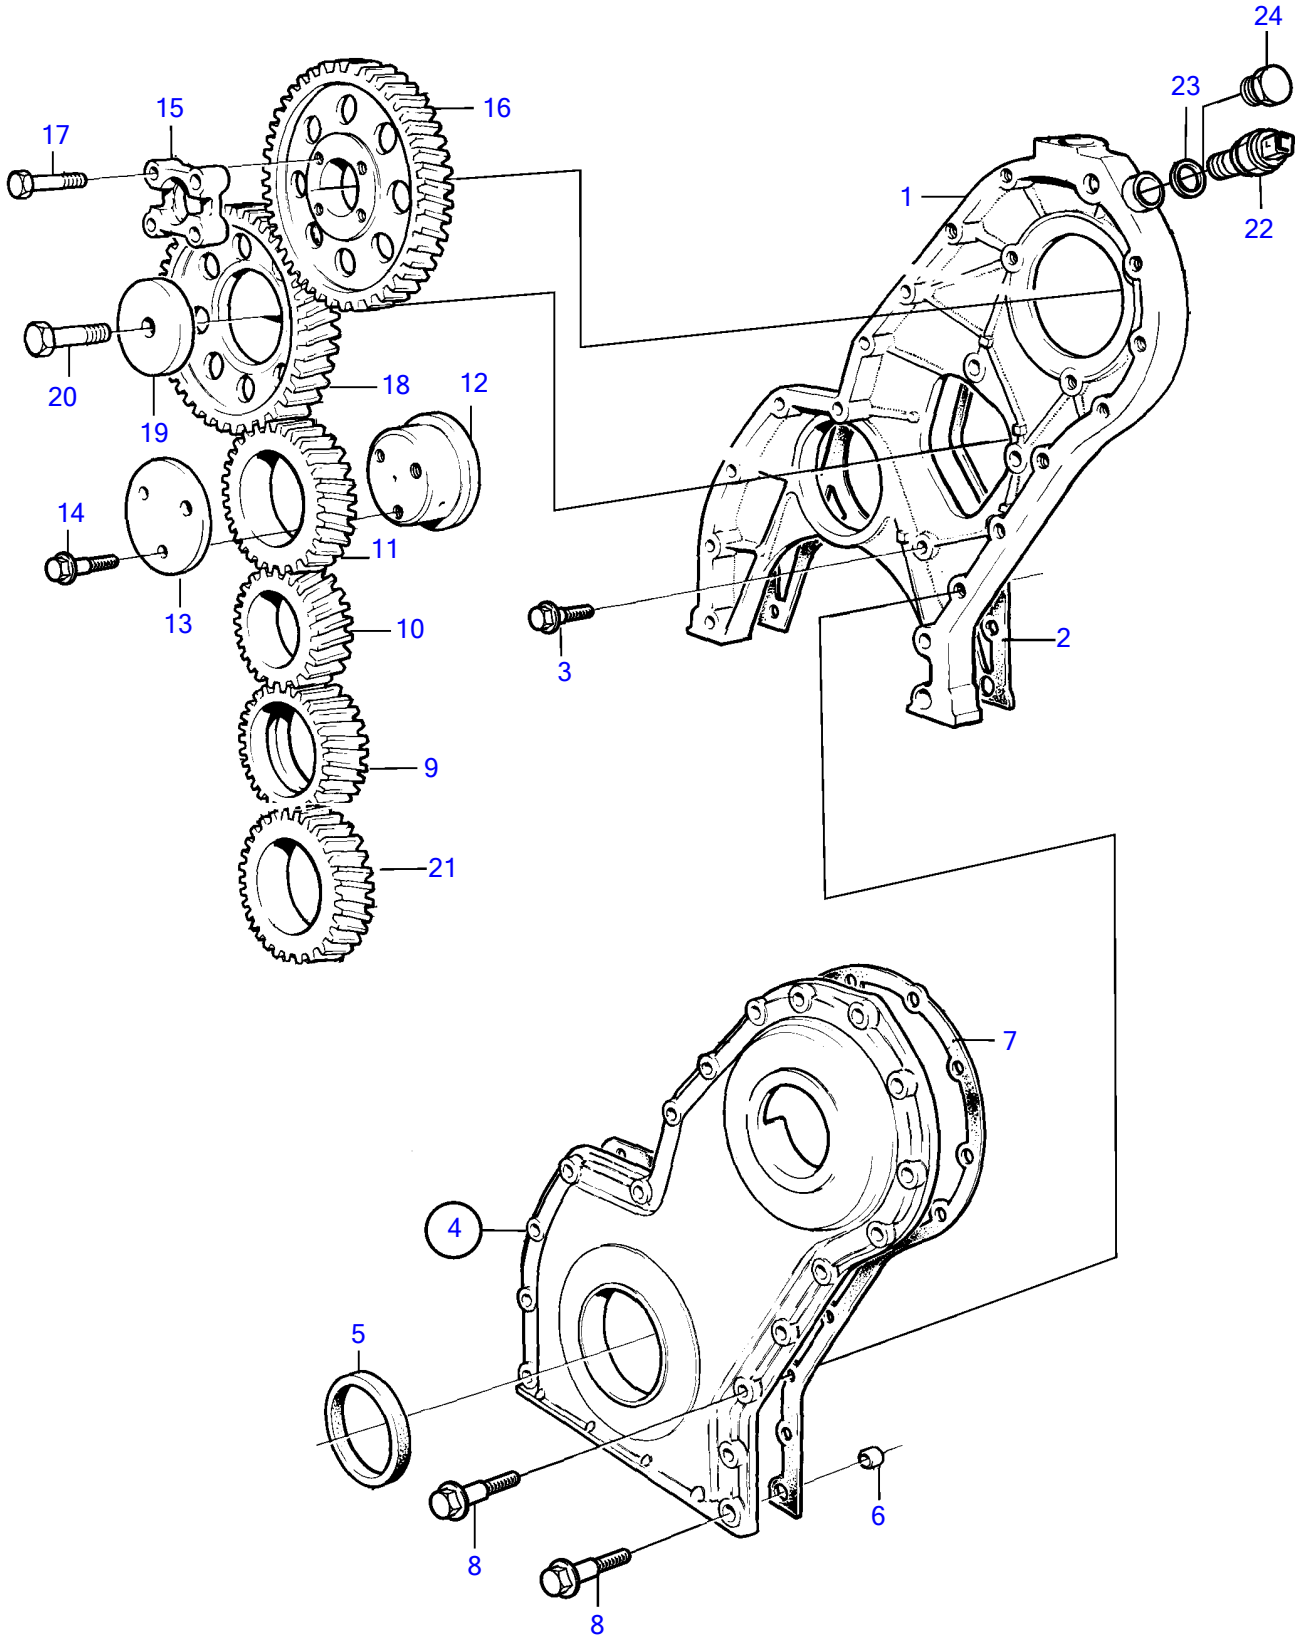

TAMD42WJ-A

## TAMD42WJ-A

REF	PART NO.	QTY	DESCRIPTION	SEE SEC.	NOTES
1	3581447	1	Timing gear casing		(838655)
2	859039	1	Gasket		
3	946173	3	Flange screw		L=20mm
	946671	1	Flange screw		L=30mm
4	843086	1	Cover		Replaced by 842991
	842991	1	• Cover		
5	1542318	1	• Sealing ring		
6	415311	2	• Guide sleeve		
7	859038	1	Gasket		
8	946470	5	Flange screw		L=35mm
	947760	2	Flange screw		L=40mm
	948217	1	Flange screw		L=45mm
	973924	9	Flange screw		L=50mm
	965180	1	Flange screw		L=60mm
	965181	6	Flange screw		L=70mm
	969189	2	Flange screw		L=80mm
9		1	Gear, oil pump	528	
10	1542305	1	Gear, crankshaft		
11	1542061	1	Gear		
12	838997	1	Bearing spindle		
13	1542065	1	Thrust washer		
14	965180	3	Flange screw		
15	829523	1	Companion flange		
16	3581531	1	Gear, fuel inj. pump		(838657)
17	955298	4	Hexagon screw		
18	1542034	1	Gear, camshaft		
19	1542223	1	Washer		
20	965193	1	Flange screw		
21		1	Gear, oil pump	528	
23	957181	1	Gasket		
	976931	1	Gasket		Alt
24	960632	1	Plug		Alt