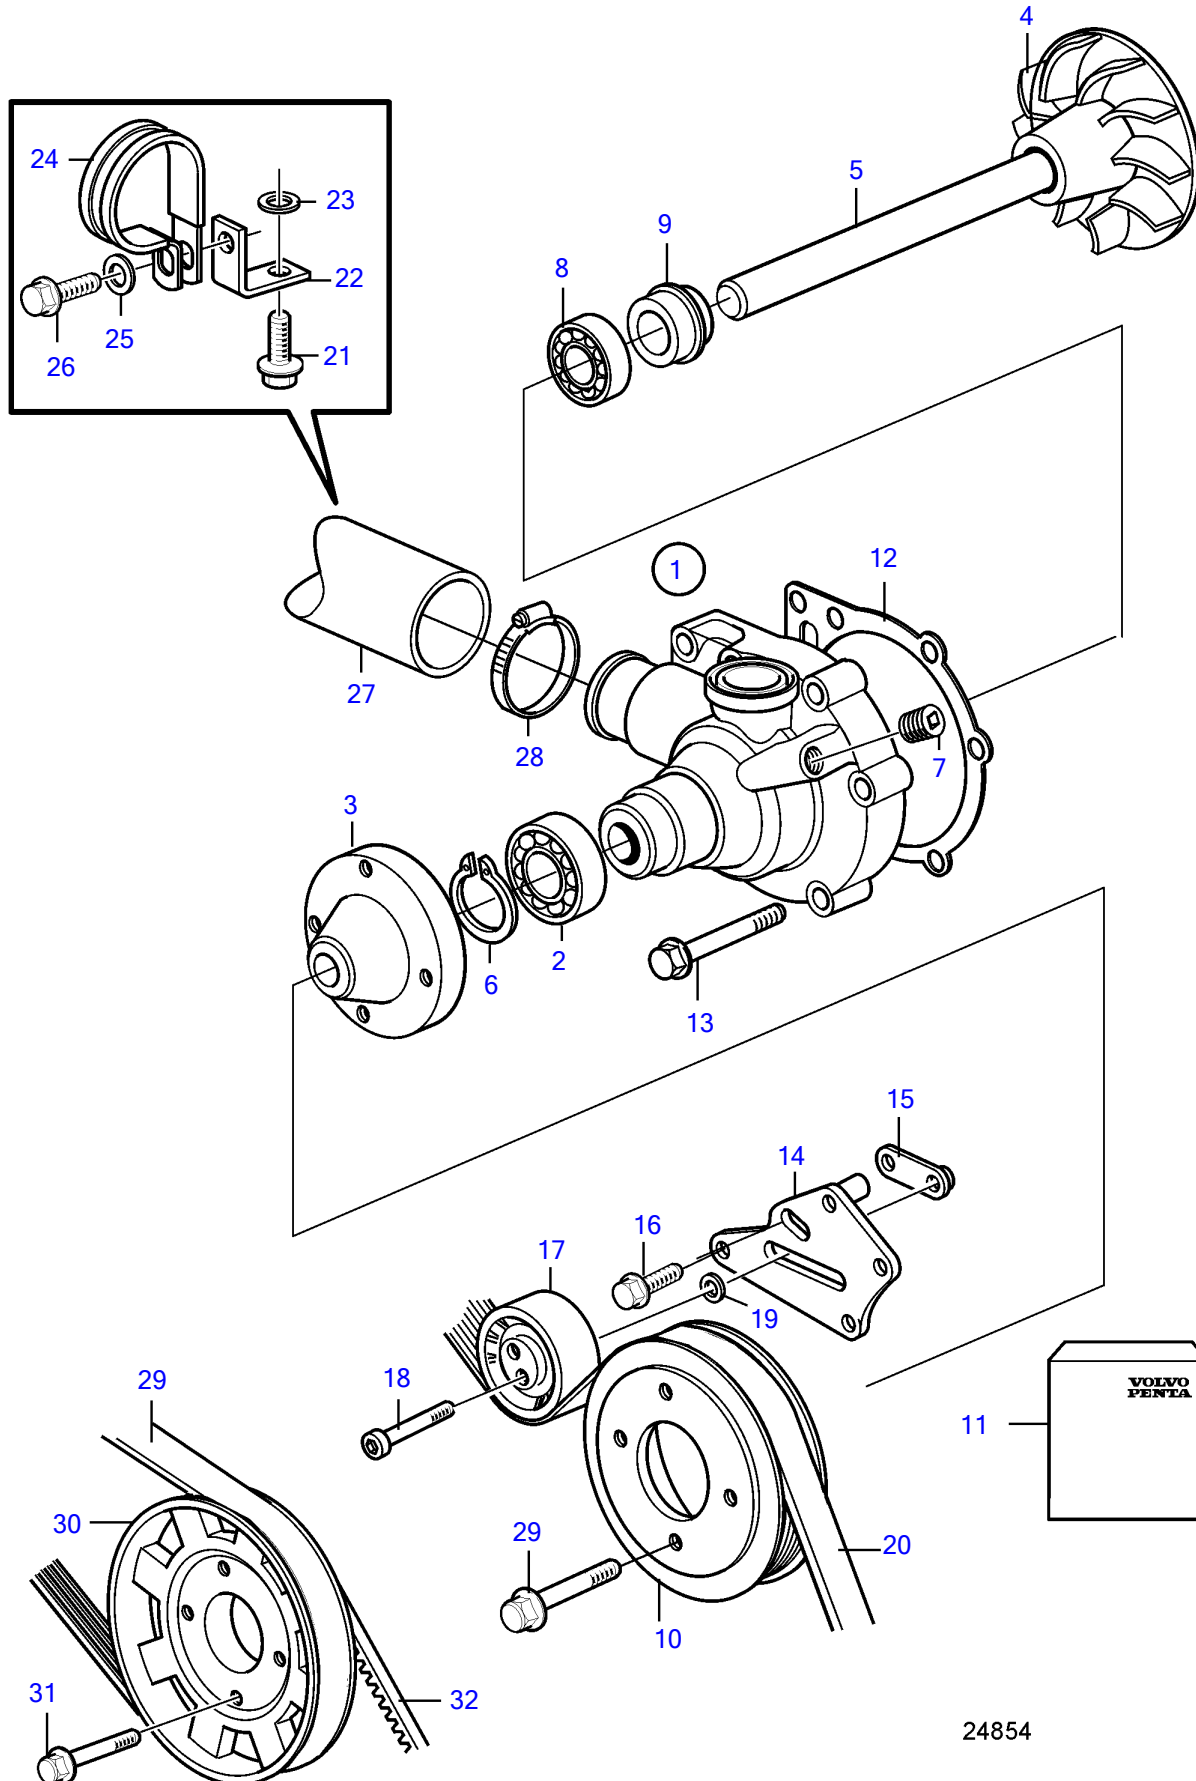

KAD43P-A, KAMD43P-A

24854

KAD43P-A, KAMD43P-A

REF	PART NO.	QTY	DESCRIPTION	SEE SEC.	NOTES
1	3580784	1	Water pump		Replaced by 1pc coolant pump 3809412, 1pc pulley 3588385 and 4pcs flsnge screw 947760., Repl by 3809412
	3809412	1	Water pump		
	3803869	1	Coolant pump, exch		
2	(184861)	1	• Ball bearing		Obsolete part
3	(3588402)	1	• Hub		Obsolete part
4	3583087	1	• Impeller		
5		1	• Shaft		Included in overhaul kit.
6	914462	1	• Snap ring		
7	479977	1	• Plug		
8	1660609	1	• Ball bearing		Included in overhaul kit.
9	1676432	1	• Sealing ring		Included in overhaul kit.
10	861541	1	Pulley		For water pump 3580784
	3588385	1	Pulley		D=122mm, For water pump 3809412, For multi-V-belt.
11	876794	1	Repair kit	3434	
12	859027	1	Gasket		Included in overhaul kit.
13	947760	6	Flange screw		
14	861560	1	Bracket		
15	861652	1	Lock washer		
16	946441	1	Flange screw		
17	861563	1	Tension pulley		
18	959245	1	Hex. socket screw		
19	960144	1	Washer		
20	861564	1	Drive belt		
21		1	Screw		See group 22
22	846780	1	Bracket		
23	955894	1	Washer		
24	952635	1	Clamp		
25	955893	1	Washer		
26	948746	1	Flange screw		(968855)
27	3581099	1	Hose		Heat exchanger-expansion tank-water pump.
28	943478	1	Hose clamp		
29	860388	1	Drive belt		
30	860454	1	Pulley		
31	947760	4	Flange screw		
32	977542	1	V-belt		