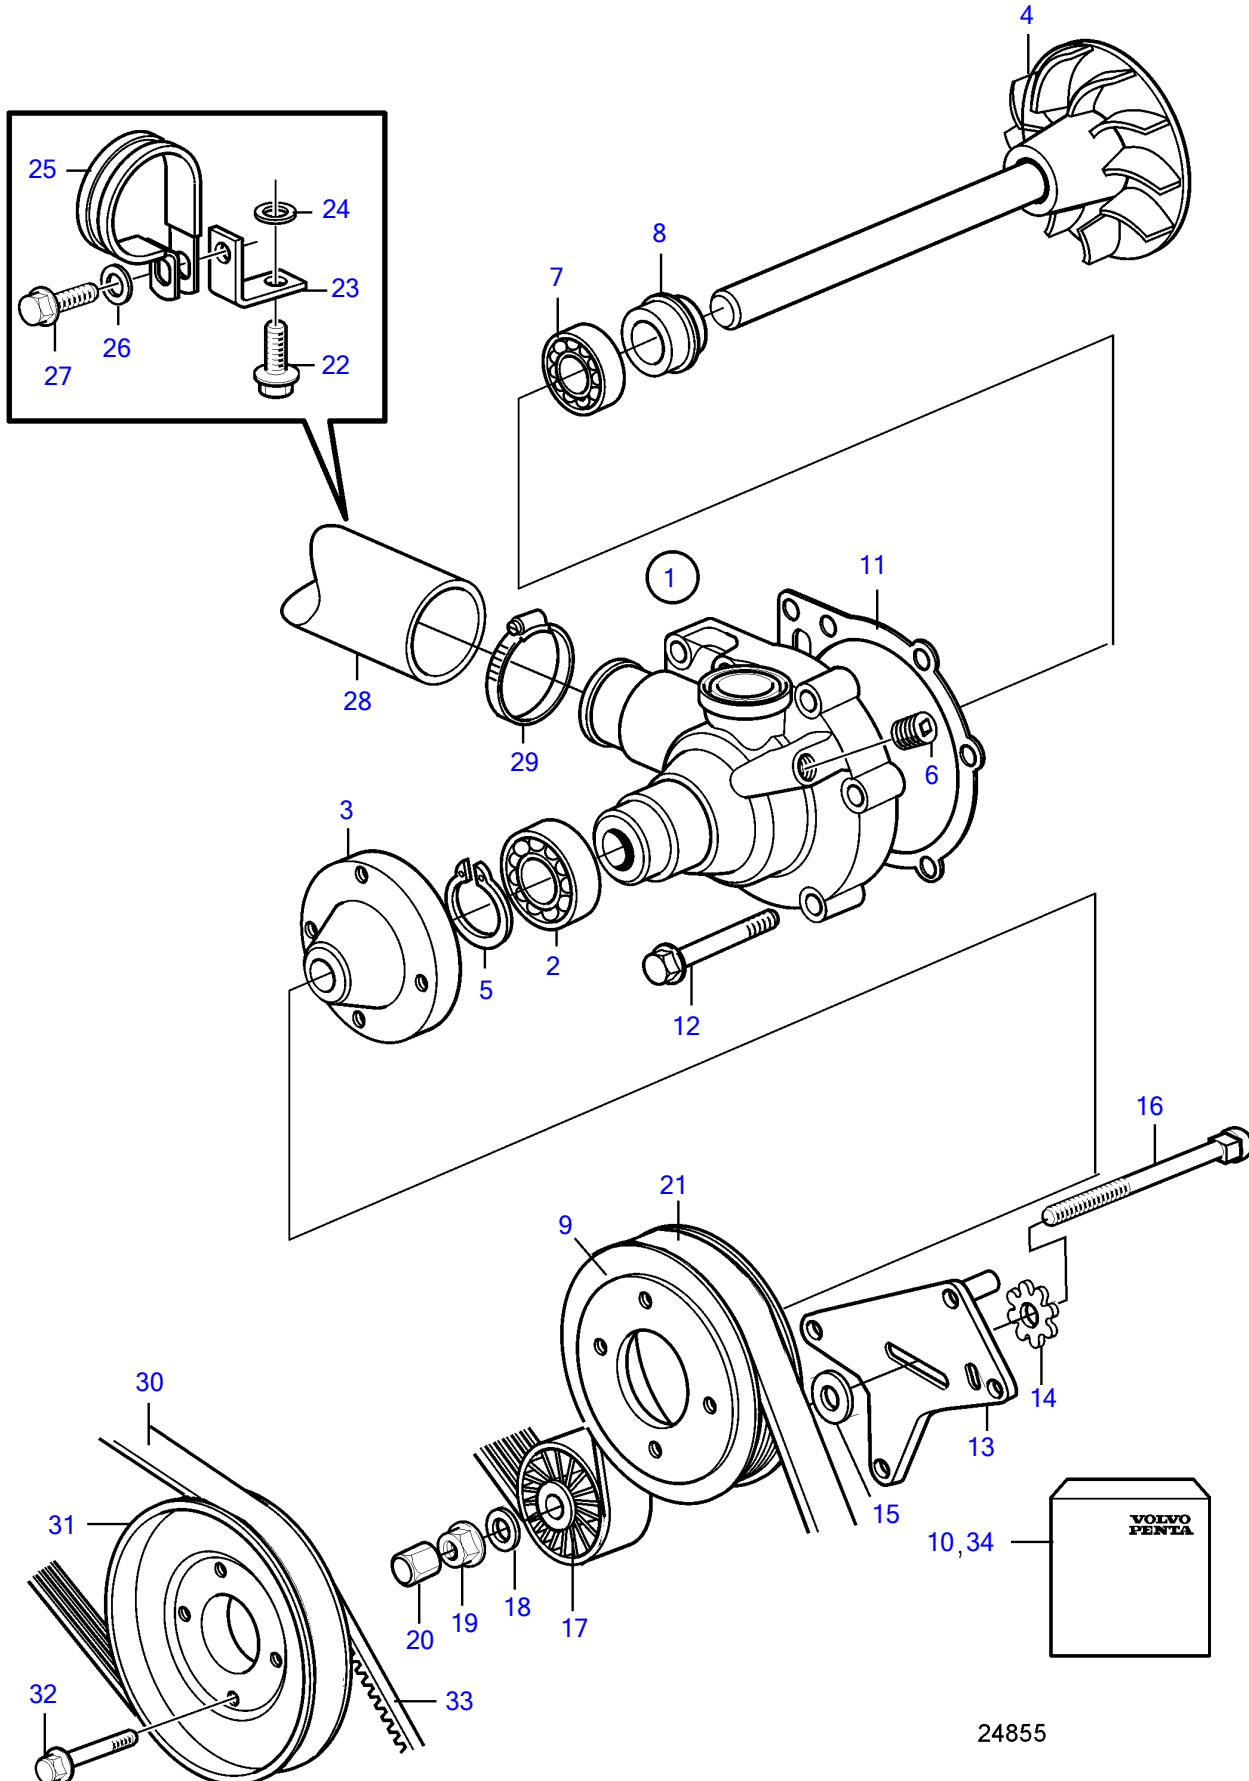

TAMD42WJ-A

## TAMD42WJ-A

REF	PART NO.	QTY	DESCRIPTION	SEE SEC.	NOTES
1	3580784	1	Water pump		Replaced by 1 pc 3809412, coolant pump, 1 pc 3588385, pulley and 4 pcs 947760, flange screw., Repl by 3809412
	3809412	1	Water pump		
	3803869	1	Coolant pump, exch		
2	(184861)	1	• Ball bearing		Obsolete part, Included in overhaul kit.
3	(3588402)	1	• Hub		Obsolete part
4	3583087	1	• Impeller		Included in overhaul kit.
5	914462	1	• Snap ring		Included in overhaul kit.
6	479977	1	• Plug		
7	1660609	1	• Ball bearing		Included in overhaul kit.
8	1676432	1	• Sealing ring		Included in overhaul kit.
9	3580971	1	Pulley		For water pump 3580784
	3588385	1	Pulley		D=122mm, For water pump 3809412, For multi-V-belt.
10	876794	1	Repair kit	3434	
11	859027	1	Gasket		Included in overhaul kit.
12	947760	6	Flange screw		
13	3582167	1	Bracket		Included in service kit.
14	3582168	1	Gear		Included in service kit.
15	3582189	1	Spacer		Included in service kit.
16	982331	1	Square neck screw		Included in service kit.
17	3582324	1	Tension pulley		Included in service kit.
18	976945	1	Washer		Included in service kit.
19	971095	1	Flange nut		Included in service kit.
20	3582677	1	Nut		Included in service kit.
21	3582424	1	Drive belt		
22		1	Screw		See group 22
23	846780	1	Bracket		
24	955894	1	Washer		
25	952635	1	Clamp		
26	955893	1	Washer		
27	948746	1	Flange screw		(968855)
28	861113	1	Hose		Heat exchanger-expansion tank-water pump., For earlier version of expansion tank.
	3581098	1	Hose		Heat exchanger-expansion tank-water pump., For later version of expansion tank.
29	943478	1	Hose clamp		
31	860454	1	Pulley		
32	947760	4	Flange screw		
33	977542	1	V-belt		
34	877180	1	Service kit	3434	
			• Bulletin 44-48	44-48-EN	Belt tensioner Upgrade Kit for D32, 42WJ, 42, 42, 44