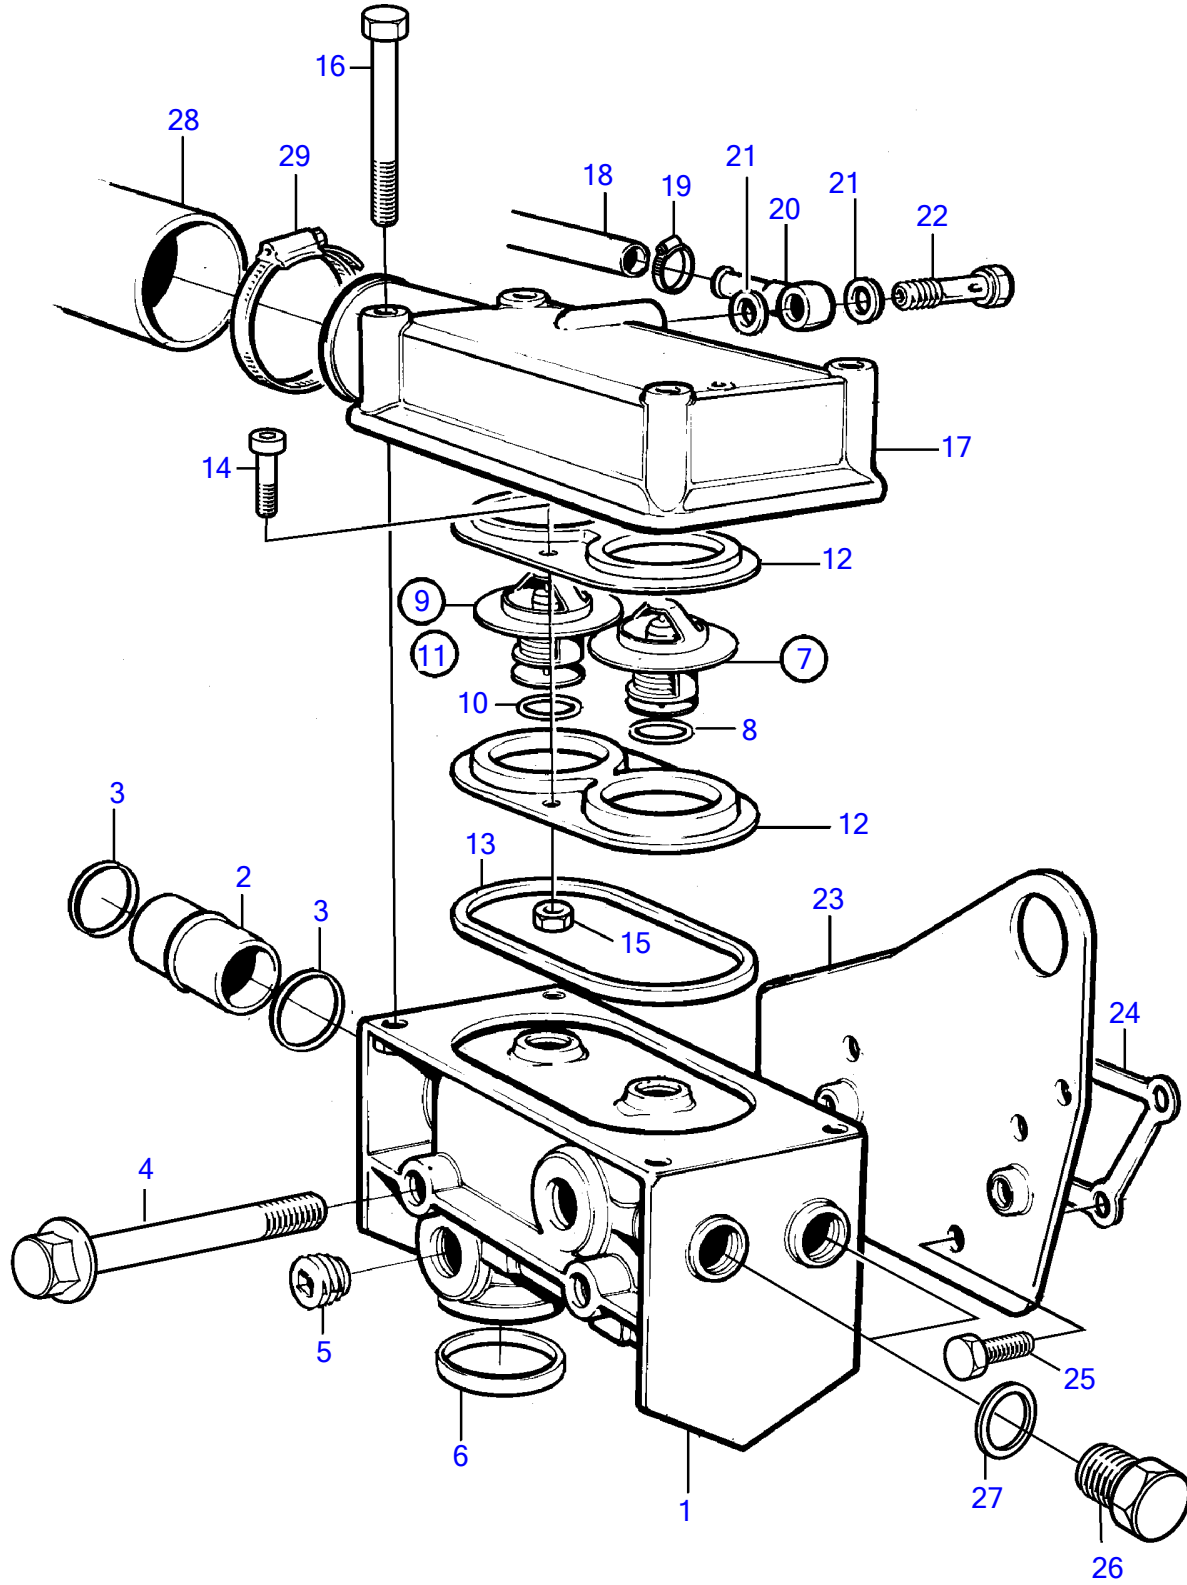

TAMD42WJ-A

TAMD42WJ-A

REF	PART NO.	QTY	DESCRIPTION	NOTES
1	3583098	1	Thermostat housing	(838704)
2	838739	1	Adapter	
3	968927	2	O-ring	
4	965183	2	Flange screw	
5	479977	2	Plug	
6	3583913	1	Sealing ring	(1542198)
7	3831424	1	Thermostat kit	81°C (876128)
8	416033	1	• Sealing ring	
9	3831424	1	Thermostat kit	81°C (875849)
10	416033	1	• Sealing ring	
11	876145	1	Retainer kit	
12	859229	2	• Retainer	
13	838807	1	• Sealing ring	
14	963554	2	• Hexagon screw	
15	966170	2	• Lock nut	
16	965217	4	Flange screw	
17	860449	1	Cardboard tube	Obsolete part
18	942700	1	Hose	Expansion tank-thermostat housing., For later version of expansion tank., L=660mm
19	945652	2	Hose clamp	
20	858750	1	Banjo nipple	
21	11994	2	Gasket	
22	969299	1	Hollow screw	
23	860518	1	Adapter	
24	1542187	1	Gasket	
25	955295	4	Hexagon screw	
26	960632	1	Plug	
27	11998	1	Gasket	
28	861110	1	Hose	Thermostat housing-heat exchanger.
29	943478	1	Hose clamp	