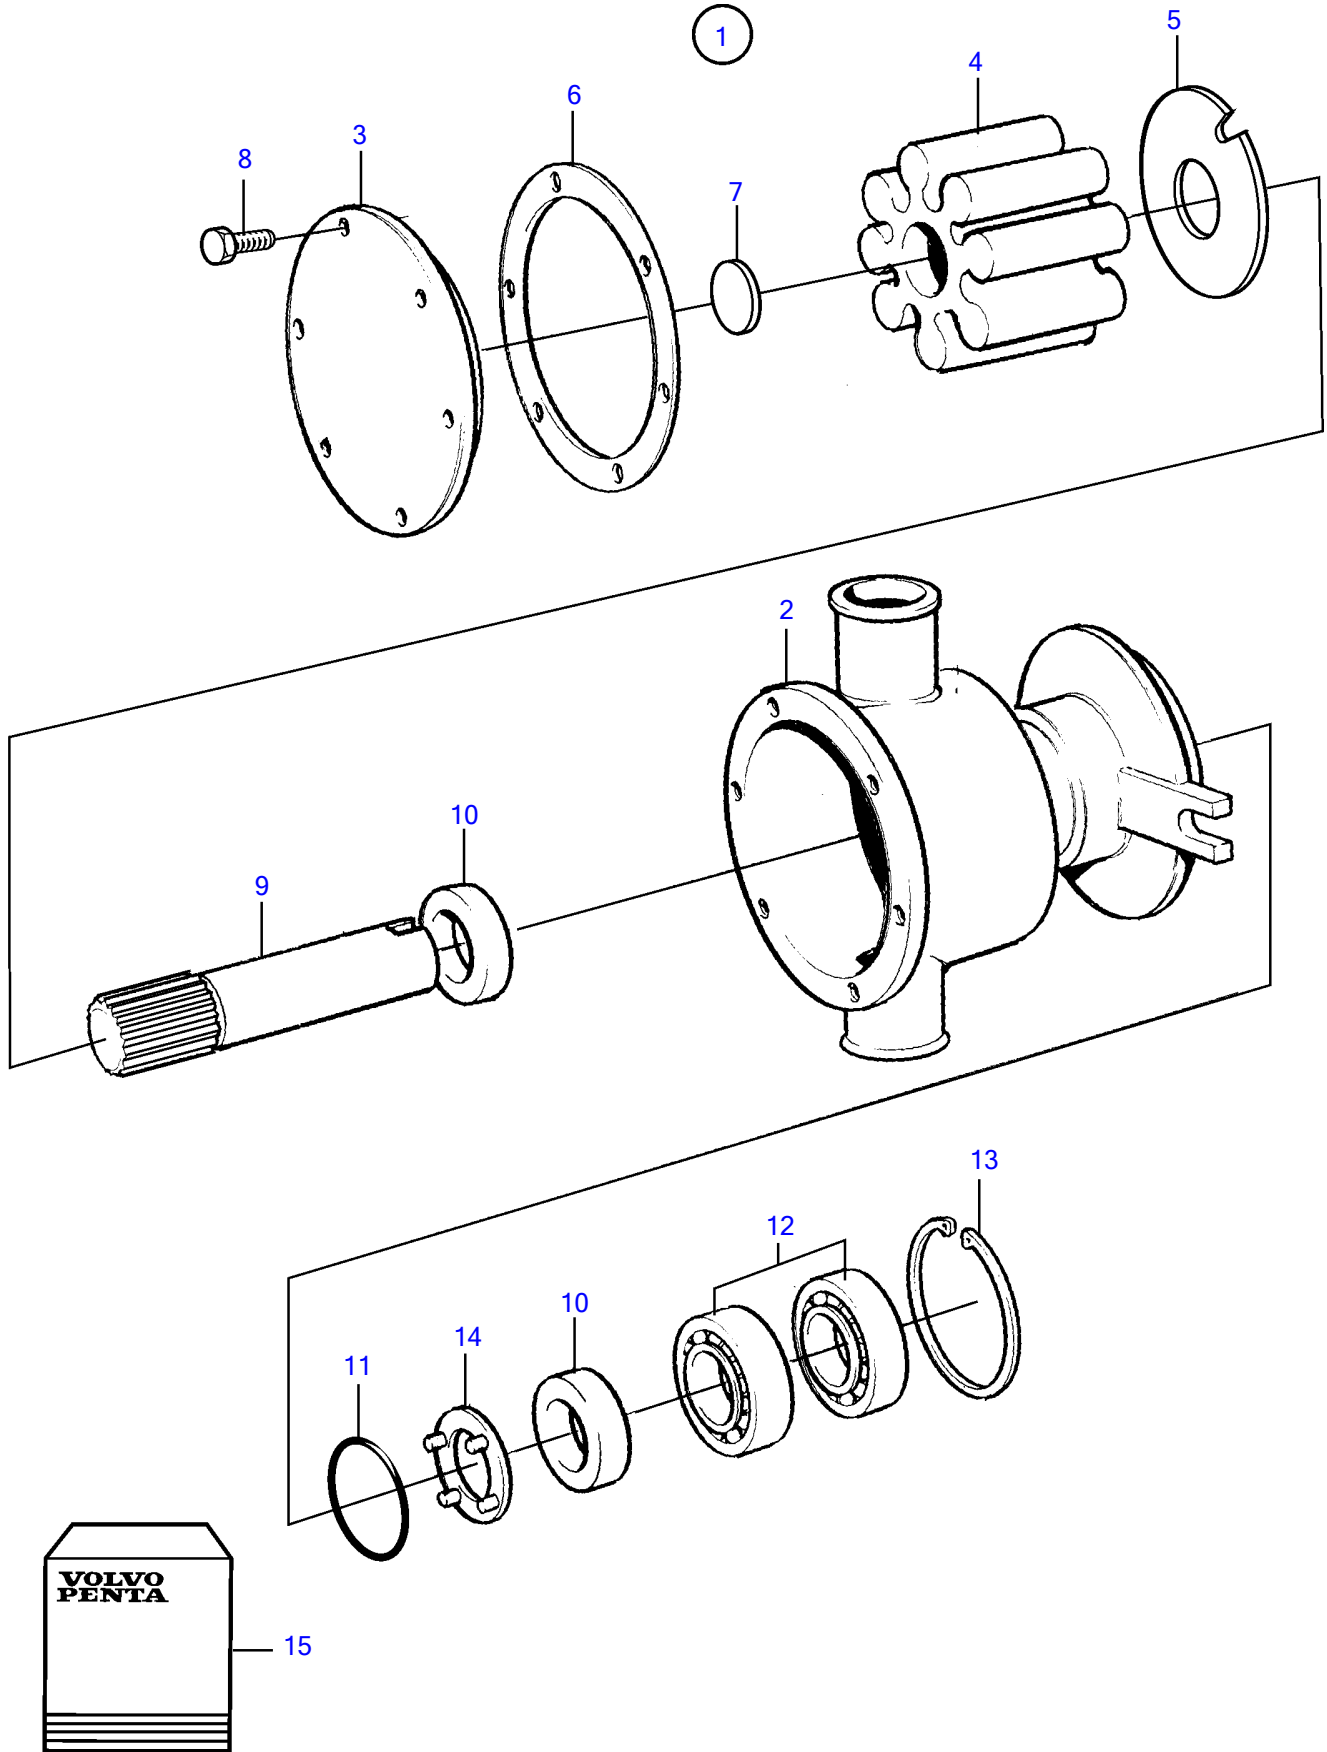

KAD32P-A, TAMD42WJ-A, KAMD43P-A, KAMD44P-A, KAMD44P-B, KAMD44P-C

KAD32P-A, TAM42WJ-A, KAMD43P-A, KAMD44P-A, KAMD44P-B, KAMD44P-C

REF	PART NO.	QTY	DESCRIPTION	NOTES
1	3581558	1	Sea water pump	Repl by 3583115
2		1	• Housing	
3	3581617	1	• Cardboard tube	Included in overhaul kit.
4		1	• Impeller	Included in impeller kit.
6	3581618	1	• O-ring	Included in impeller kit.
7	827019	1	• Washer	Included in impeller kit.
8	841693	6	• Screw	Included in overhaul kit.
9		1	• Shaft	Included in overhaul kit.
10	827247	2	• Sealing ring	Included in overhaul kit.
11	960166	1	• O-ring	Included in overhaul kit.
12	11010	2	• Ball bearing	Included in overhaul kit.
13	914523	1	• Snap ring	Included in overhaul kit.
14	844580	1	• Support washer	
15	877373	1	Repair kit	See group 99
	3841697	1	Impeller kit	See group 99