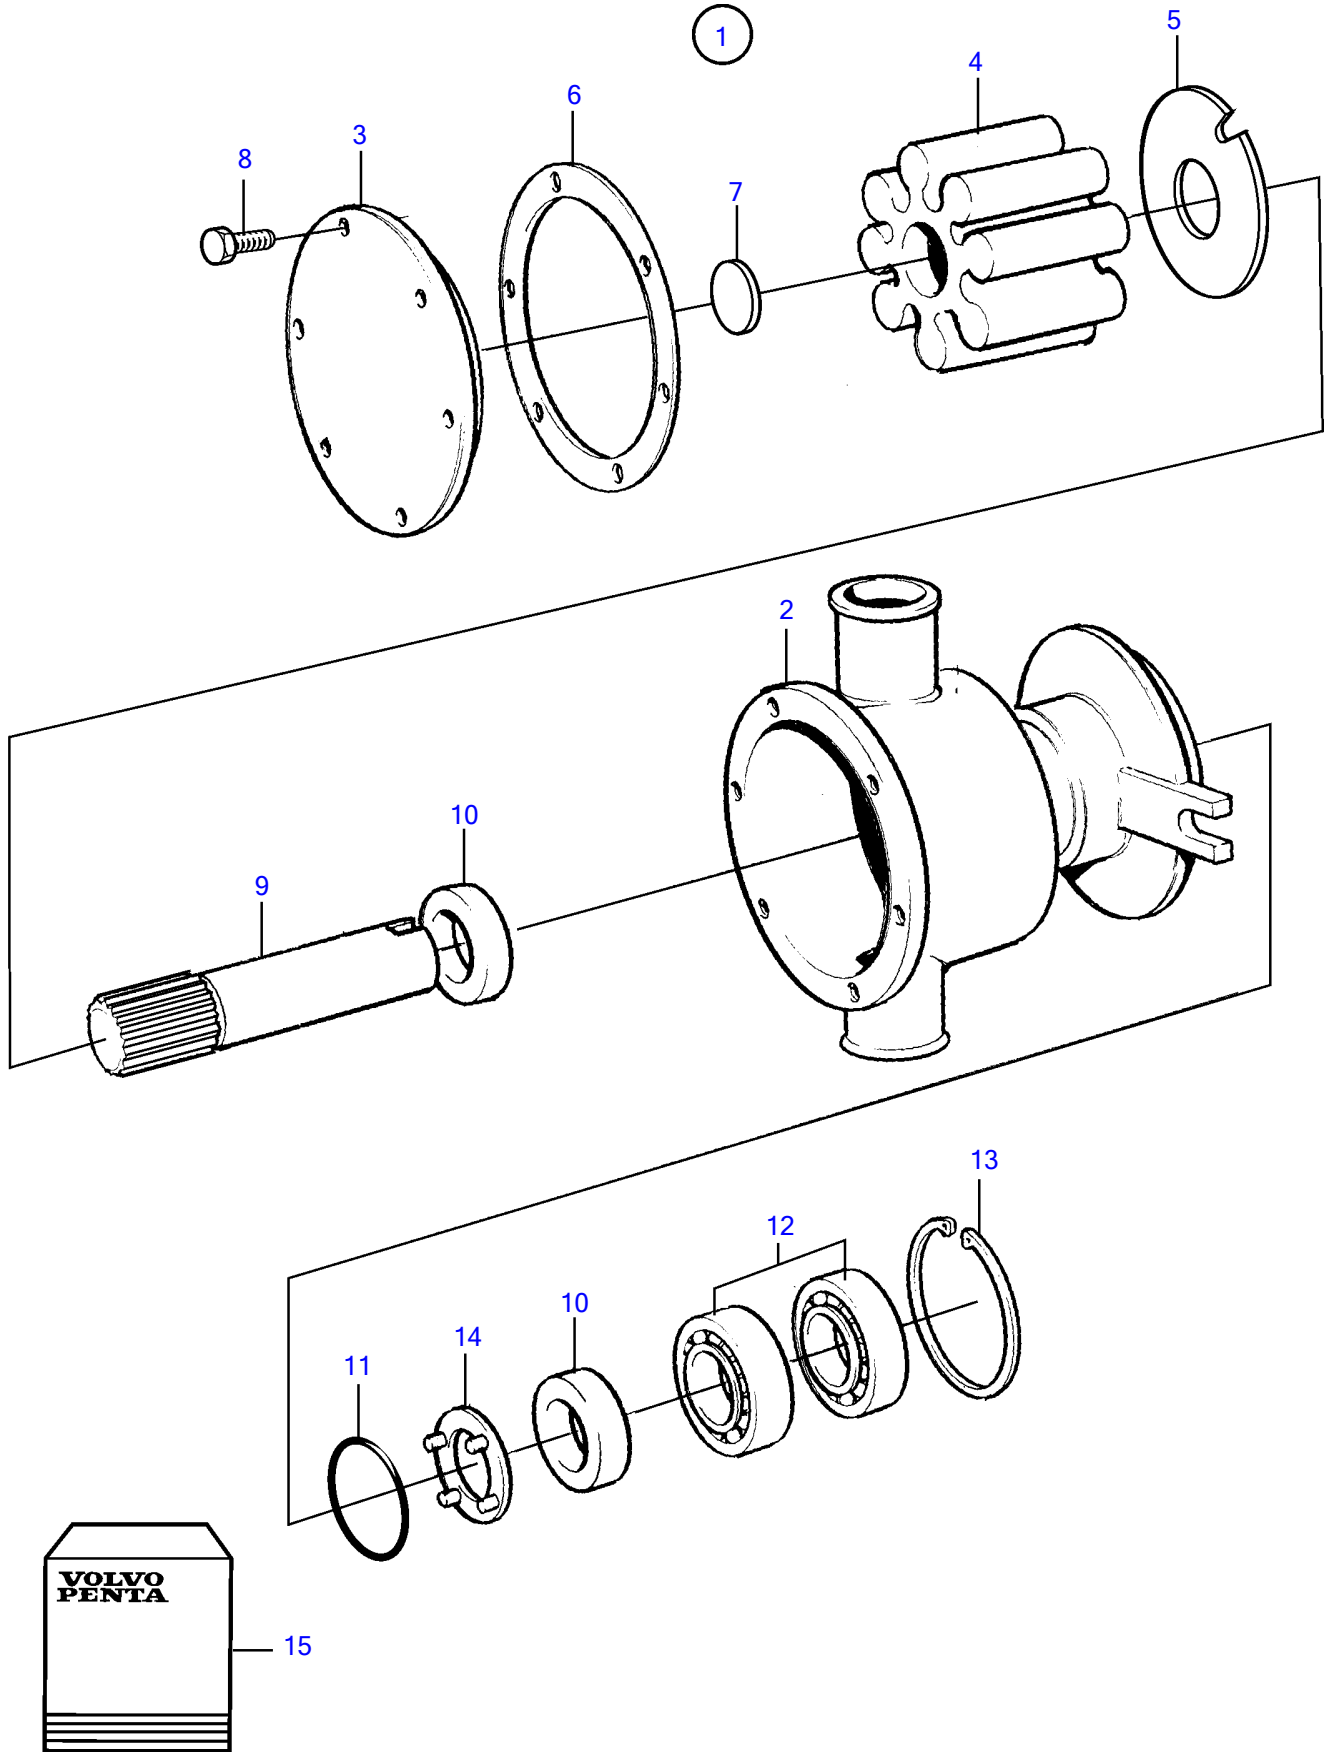

KAD32P-A, TAMD42WJ-A, KAMD43P-A, KAMD44P-A, KAMD44P-B, KAMD44P-C

KAD32P-A, TAMD42WJ-A, KAMD43P-A, KAMD44P-A, KAMD44P-B, KAMD44P-C

REF	PART NO.	QTY	DESCRIPTION	NOTES
1	3581558	1	Sea water pump	Repl by 3583115
2		1	• Housing	
3	3581617	1	• Cardboard tube	Included in overhaul kit.
4		1	• Impeller	Included in impeller kit.
6	3581618	1	• O-ring	Included in impeller kit.
7	827019	1	• Washer	Included in impeller kit.
8	841693	6	• Screw	Included in overhaul kit.
9		1	• Shaft	Included in overhaul kit.
10	827247	2	• Sealing ring	Included in overhaul kit.
11	960166	1	• O-ring	Included in overhaul kit.
12	11010	2	• Ball bearing	Included in overhaul kit.
13	914523	1	• Snap ring	Included in overhaul kit.
14	844580	1	• Support washer	
15	877373	1	Repair kit	See group 99
	3841697	1	Impeller kit	See group 99