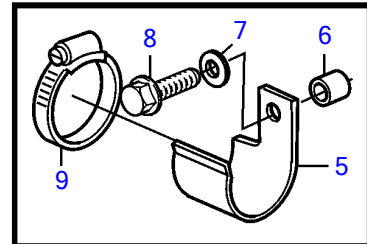

TAMD42WJ-A

TAMD42WJ-A

REF	PART NO.	QTY	DESCRIPTION	SEE SEC.	NOTES
1	860629	1	Sea water pump		Repl by 3581558
			.		
			.	3399	
	3581558	1	Sea water pump		Repl by 3583115
			.		
			.	3400	
	3583115	1	Sea water pump		
			.		
			.	3400	
2	858467	1	Companion flange		
3	968971	1	O-ring		
4	945444	2	Flange screw		
5	3580758	1	Bracket		
6	843075	1	Spacer sleeve		
7	955894	1	Washer		
8	945444	1	Flange screw		
9	961669	1	Hose clamp		
10	857045	1	Clamp		
11	843075	1	Spacer sleeve, inlet		L=16mm
12	946671	1	Flange screw		L=30mm
13	955894	1	Washer		
14	834974	1	Clamp		
15	861387	1	Bracket		
16	947760	1	Flange screw		
17	948746	1	Flange screw		(968855)
18	955893	1	Washer		
19	952640	1	Clamp		
20	846780	1	Bracket		
21	965181	1	Flange screw		
22	860997	1	Hose		Sea water pump-oil cooler.
23	943476	1	Hose clamp		
24	861738	1	Hose		Intake-sea water pump.
25	961669	2	Hose clamp		
26	946544	1	Flange screw		
27	965558	1	Bracket		
28	952640	1	Clamp		
29	955893	1	Washer		
30	949278	1	Flange lock nut		
31	947760	1	Flange screw		