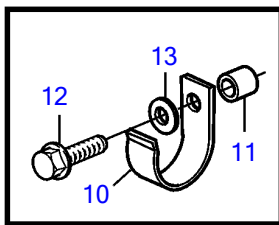

TAMD42WJ-A

TAMD42WJ-A

REF	PART NO.	QTY	DESCRIPTION	SEE SEC.	NOTES
1	860629	1	Sea water pump		Repl by 3581558
			.		
			.	3399	
	3581558	1	Sea water pump		Repl by 3583115
			.		
			.	3400	
	3583115	1	Sea water pump		
			.		
			.	3400	
2	858467	1	Companion flange		
3	968971	1	O-ring		
4	945444	2	Flange screw		
5	3580758	1	Bracket		
6	843075	1	Spacer sleeve		
7	955894	1	Washer		
8	945444	1	Flange screw		
9	961669	1	Hose clamp		
10	857045	1	Clamp		
11	843075	1	Spacer sleeve, inlet		L=16mm
12	946671	1	Flange screw		L=30mm
13	955894	1	Washer		
14	834974	1	Clamp		
15	861387	1	Bracket		
16	947760	1	Flange screw		
17	948746	1	Flange screw		(968855)
18	955893	1	Washer		
19	952640	1	Clamp		
20	846780	1	Bracket		
21	965181	1	Flange screw		
22	860997	1	Hose		Sea water pump-oil cooler.
23	943476	1	Hose clamp		
24	861738	1	Hose		Intake-sea water pump.
25	961669	2	Hose clamp		
26	946544	1	Flange screw		
27	965558	1	Bracket		
28	952640	1	Clamp		
29	955893	1	Washer		
30	949278	1	Flange lock nut		
31	947760	1	Flange screw		