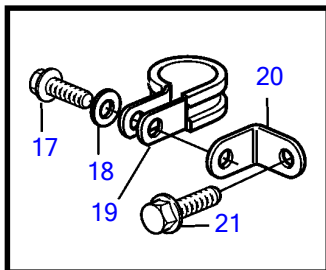

TAMD42WJ-A

TAMD42WJ-A

REF	PART NO.	QTY	DESCRIPTION	SEE SEC.	NOTES
1	860629	1	Sea water pump		Repl by 3581558
			.		
			.	3399	
	3581558	1	Sea water pump		Repl by 3583115
			.		
			.	3400	
	3583115	1	Sea water pump		
			.		
			.	3400	
2	858467	1	Companion flange		
3	968971	1	O-ring		
4	945444	2	Flange screw		
5	3580758	1	Bracket		
6	843075	1	Spacer sleeve		
7	955894	1	Washer		
8	945444	1	Flange screw		
9	961669	1	Hose clamp		
10	857045	1	Clamp		
11	843075	1	Spacer sleeve, inlet		L=16mm
12	946671	1	Flange screw		L=30mm
13	955894	1	Washer		
14	834974	1	Clamp		
15	861387	1	Bracket		
16	947760	1	Flange screw		
17	948746	1	Flange screw		(968855)
18	955893	1	Washer		
19	952640	1	Clamp		
20	846780	1	Bracket		
21	965181	1	Flange screw		
22	860997	1	Hose		Sea water pump-oil cooler.
23	943476	1	Hose clamp		
24	861738	1	Hose		Intake-sea water pump.
25	961669	2	Hose clamp		
26	946544	1	Flange screw		
27	965558	1	Bracket		
28	952640	1	Clamp		
29	955893	1	Washer		
30	949278	1	Flange lock nut		
31	947760	1	Flange screw		