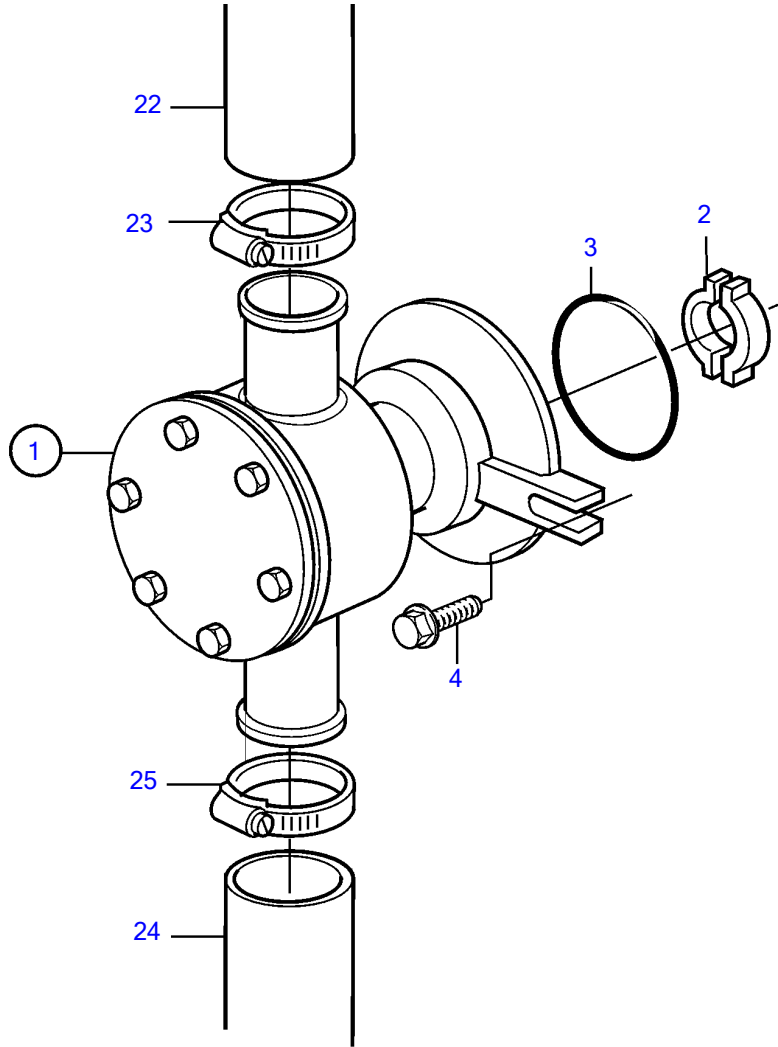

TAMD42WJ-A

TAMD42WJ-A

REF	PART NO.	QTY	DESCRIPTION	SEE SEC.	NOTES
1	860629	1	Sea water pump		Repl by 3581558
			.		
			.	3399	
	3581558	1	Sea water pump		Repl by 3583115
			.		
			.	3400	
	3583115	1	Sea water pump		
			.		
			.	3400	
2	858467	1	Companion flange		
3	968971	1	O-ring		
4	945444	2	Flange screw		
5	3580758	1	Bracket		
6	843075	1	Spacer sleeve		
7	955894	1	Washer		
8	945444	1	Flange screw		
9	961669	1	Hose clamp		
10	857045	1	Clamp		
11	843075	1	Spacer sleeve, inlet		L=16mm
12	946671	1	Flange screw		L=30mm
13	955894	1	Washer		
14	834974	1	Clamp		
15	861387	1	Bracket		
16	947760	1	Flange screw		
17	948746	1	Flange screw		(968855)
18	955893	1	Washer		
19	952640	1	Clamp		
20	846780	1	Bracket		
21	965181	1	Flange screw		
22	860997	1	Hose		Sea water pump-oil cooler.
23	943476	1	Hose clamp		
24	861738	1	Hose		Intake-sea water pump.
25	961669	2	Hose clamp		
26	946544	1	Flange screw		
27	965558	1	Bracket		
28	952640	1	Clamp		
29	955893	1	Washer		
30	949278	1	Flange lock nut		
31	947760	1	Flange screw		