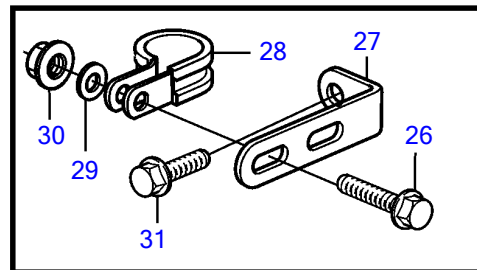

TAMD42WJ-A

TAMD42WJ-A

REF	PART NO.	QTY	DESCRIPTION	SEE SEC.	NOTES
1	860629	1	Sea water pump		Repl by 3581558
			.		
			.	3399	
	3581558	1	Sea water pump		Repl by 3583115
			.		
			.	3400	
	3583115	1	Sea water pump		
			.		
			.	3400	
2	858467	1	Companion flange		
3	968971	1	O-ring		
4	945444	2	Flange screw		
5	3580758	1	Bracket		
6	843075	1	Spacer sleeve		
7	955894	1	Washer		
8	945444	1	Flange screw		
9	961669	1	Hose clamp		
10	857045	1	Clamp		
11	843075	1	Spacer sleeve, inlet		L=16mm
12	946671	1	Flange screw		L=30mm
13	955894	1	Washer		
14	834974	1	Clamp		
15	861387	1	Bracket		
16	947760	1	Flange screw		
17	948746	1	Flange screw		(968855)
18	955893	1	Washer		
19	952640	1	Clamp		
20	846780	1	Bracket		
21	965181	1	Flange screw		
22	860997	1	Hose		Sea water pump-oil cooler.
23	943476	1	Hose clamp		
24	861738	1	Hose		Intake-sea water pump.
25	961669	2	Hose clamp		
26	946544	1	Flange screw		
27	965558	1	Bracket		
28	952640	1	Clamp		
29	955893	1	Washer		
30	949278	1	Flange lock nut		
31	947760	1	Flange screw		