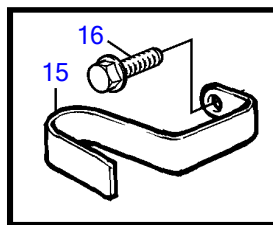

TAMD42WJ-A

TAMD42WJ-A

REF	PART NO.	QTY	DESCRIPTION	SEE SEC.	NOTES
1	860629	1	Sea water pump		Repl by 3581558
			.		
			.	3399	
	3581558	1	Sea water pump		Repl by 3583115
			.		
			.	3400	
	3583115	1	Sea water pump		
			.		
			.	3400	
2	858467	1	Companion flange		
3	968971	1	O-ring		
4	945444	2	Flange screw		
5	3580758	1	Bracket		
6	843075	1	Spacer sleeve		
7	955894	1	Washer		
8	945444	1	Flange screw		
9	961669	1	Hose clamp		
10	857045	1	Clamp		
11	843075	1	Spacer sleeve, inlet		L=16mm
12	946671	1	Flange screw		L=30mm
13	955894	1	Washer		
14	834974	1	Clamp		
15	861387	1	Bracket		
16	947760	1	Flange screw		
17	948746	1	Flange screw		(968855)
18	955893	1	Washer		
19	952640	1	Clamp		
20	846780	1	Bracket		
21	965181	1	Flange screw		
22	860997	1	Hose		Sea water pump-oil cooler.
23	943476	1	Hose clamp		
24	861738	1	Hose		Intake-sea water pump.
25	961669	2	Hose clamp		
26	946544	1	Flange screw		
27	965558	1	Bracket		
28	952640	1	Clamp		
29	955893	1	Washer		
30	949278	1	Flange lock nut		
31	947760	1	Flange screw		