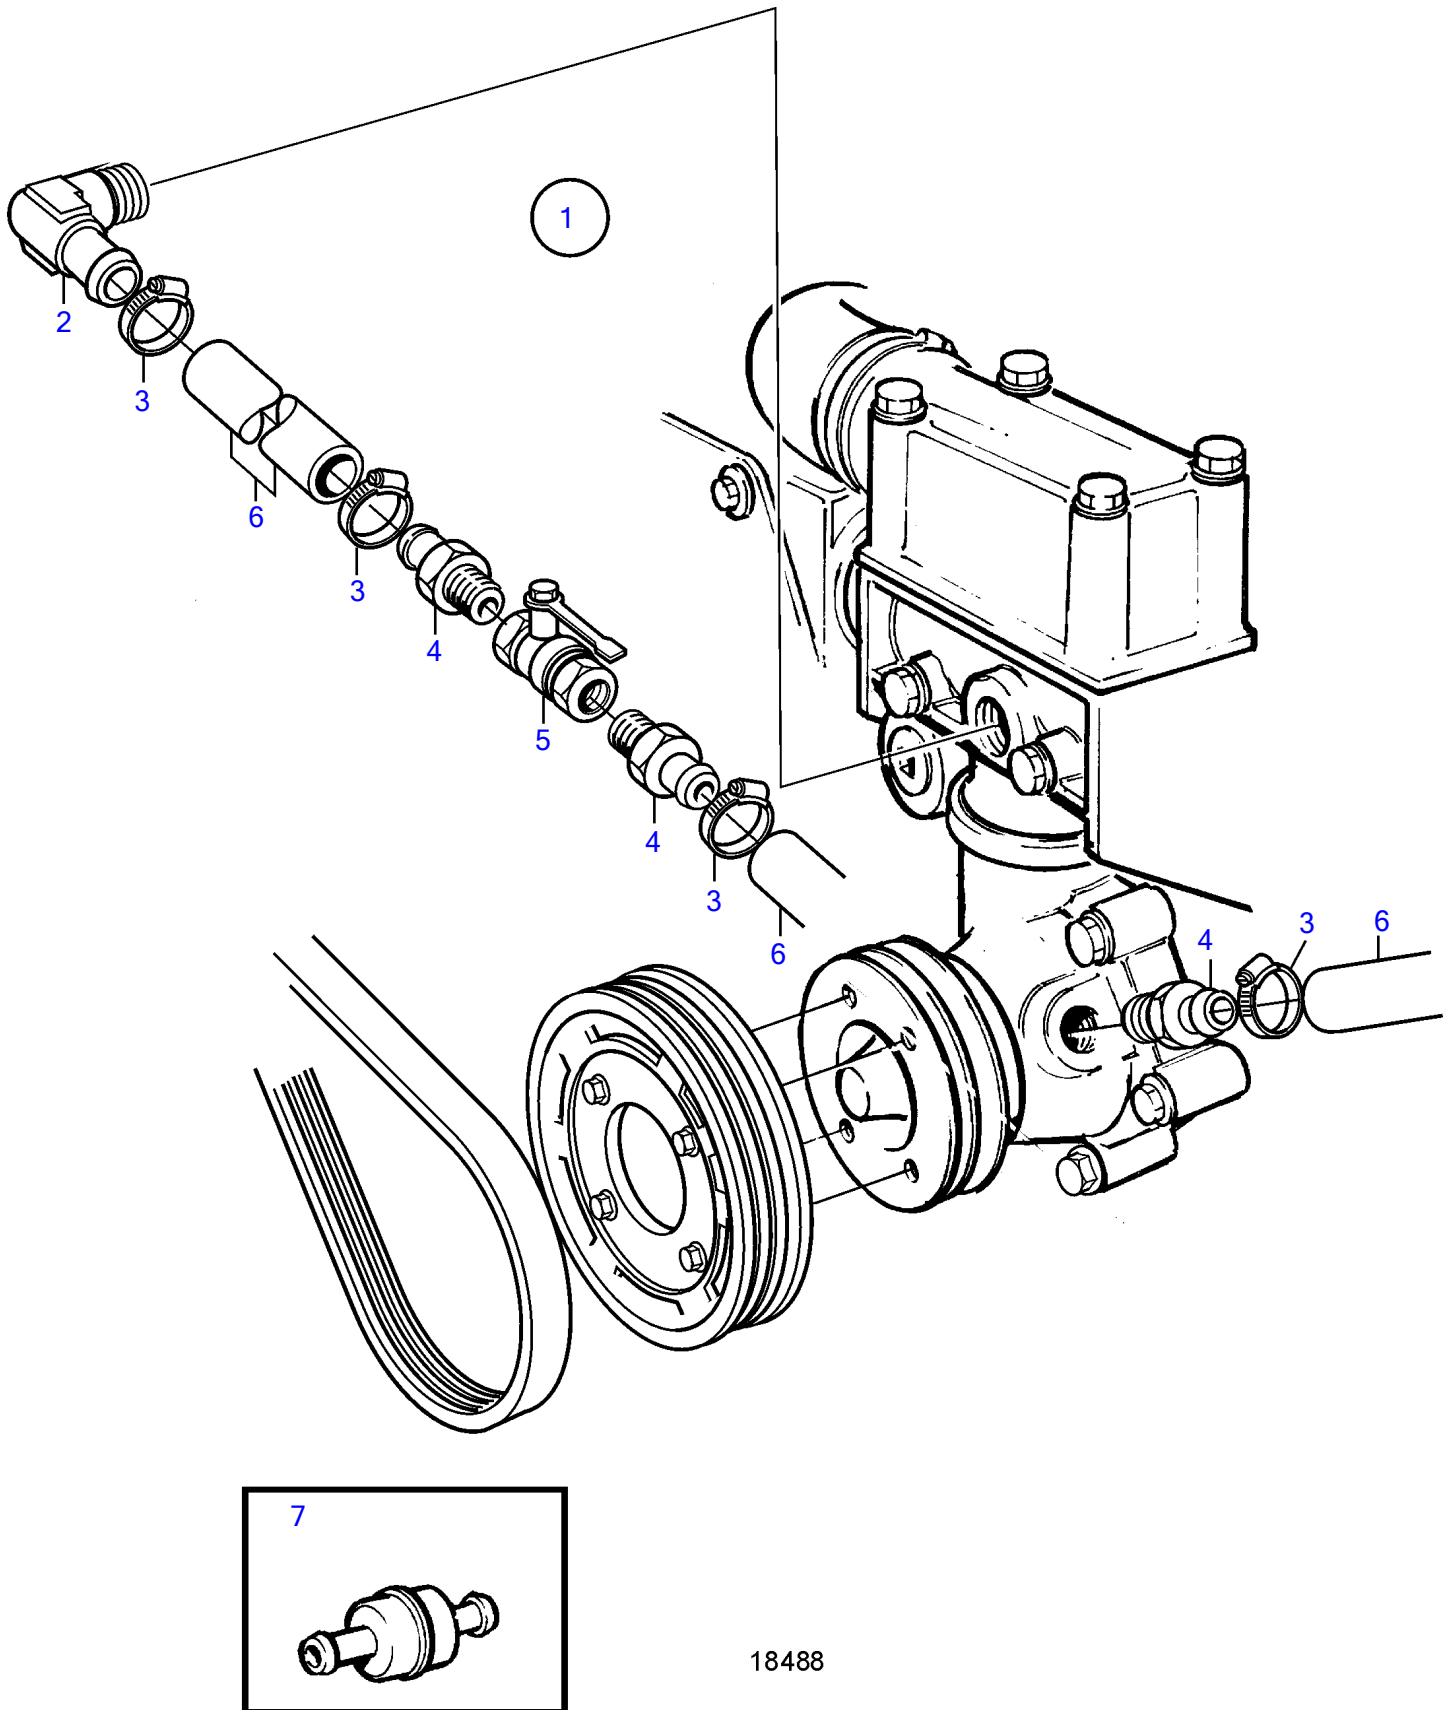

KAD32P, KAD32P-A, TAMD42WJ-A, KAD43P, KAD43P-A, KAMD43P, KAMD43P-A, KAD44P, KAD44P-A, KAD44P-B, KAD44P-C, KAMD44P, KAMD44P-A, KAMD44P-B, KAMD44P-C, KAD300, , KAMD300, KAMD300-A

KAD32P, KAD32P-A, TAMD42WJ-A, KAD43P, KAD43P-A, KAMD43P, KAMD43P-A, KAD44P, KAD44P-A, KAD44P-B, KAD44P-C, KAMD44P, KAMD44P-A, KAMD44P-B, KAMD44P-C, KAD300, , KAMD300, KAMD300-A

REF	PART NO.	QTY	DESCRIPTION	NOTES
1	860706	1	Mounting kit	
2	961607	1	• Hose nipple	
3	961663	6	• Hose clamp	
4	961657	5	• Hose nipple	
5	1140097	2	• Ball valve	
6	952969	X	Hose	
7	(855844)	1	Thermostat	Obsolete part