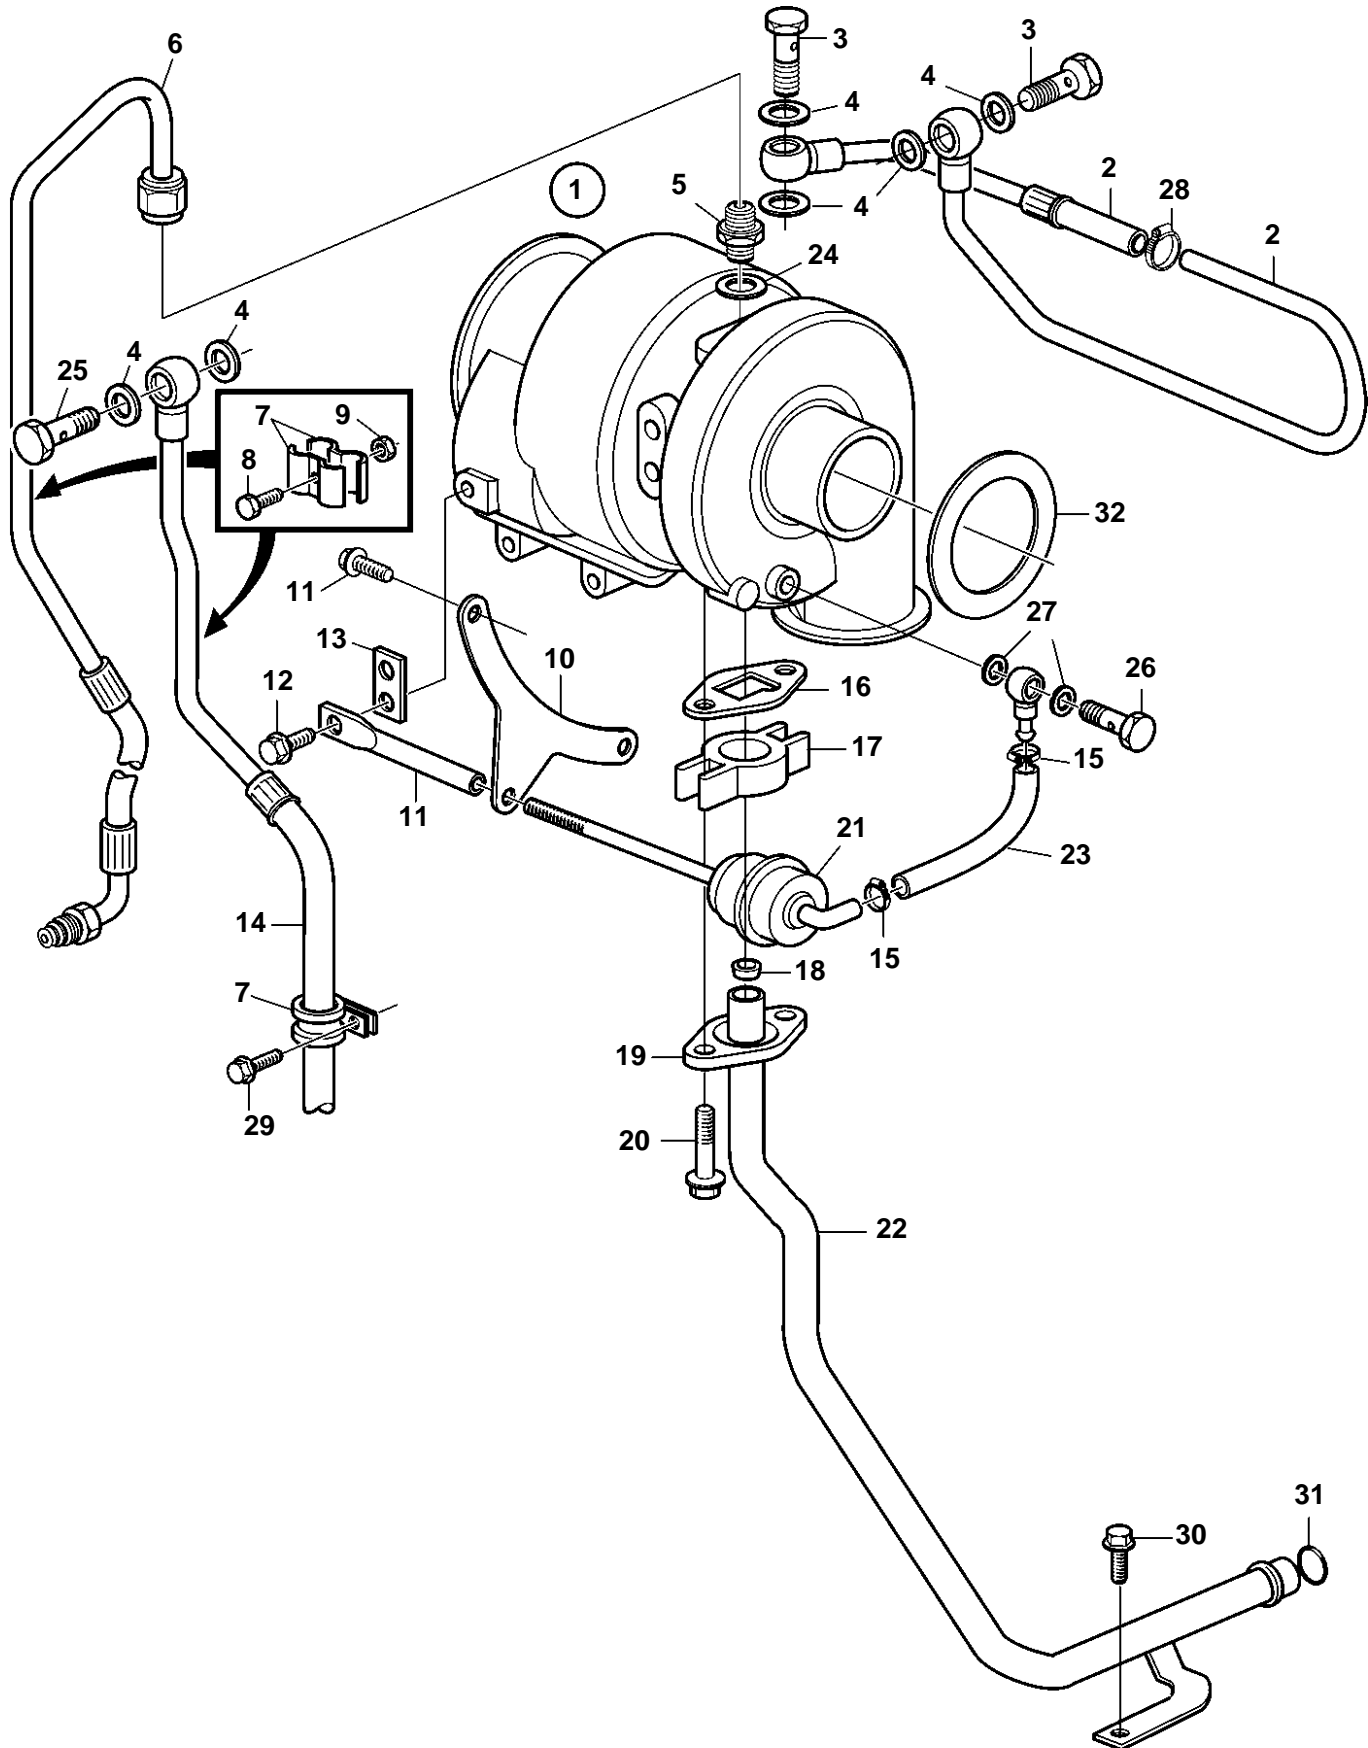

D9A2A D9-425, D9A2A D9-500 (R4), D9A2A D9-575, D9A2B 425, D9A2B D9-500 (R5), D9A2B D9-575

23716

D9A2A D9-425, D9A2A D9-500 (R4), D9A2A D9-575, D9A2B 425, D9A2B D9-500 (R5), D9A2B D9-575

REF	PART NO.	QTY	DESCRIPTION
1	3801114	1	Turbocharger, exch · Parts not sold separately
2	3818130	1	Cooling hose
3	941686	2	Hollow screw
4	11996	6	Gasket
5	963948	1	Nipple
6	3883439	1	Oil line
7	404279	2	Attaching clamp
8	969408	2	6 point socket screw
9	949874	1	Flange lock nut
10		1	Bracket
11		1	Arm
12		2	Screw
13		1	Bracket
14	3819992	1	Cooling hose
15	949747	2	Clamp
16	420643	1	Gasket
17	8148729	1	Connector
18	469601	1	Sealing ring
19	469543	1	Flange
20	947760	2	Flange screw
21		1	Valve
22	3819054	1	Oil line
23		1	Hose
24	948883	1	Gasket
25	941686	1	Hollow screw
26		1	Hollow screw
27		2	Gasket
28	943470	1	Hose clamp
29	946173	1	Flange screw
30	946440	1	Flange screw
31	1547255	1	Sealing ring
32	3884954	1	Restricting washer