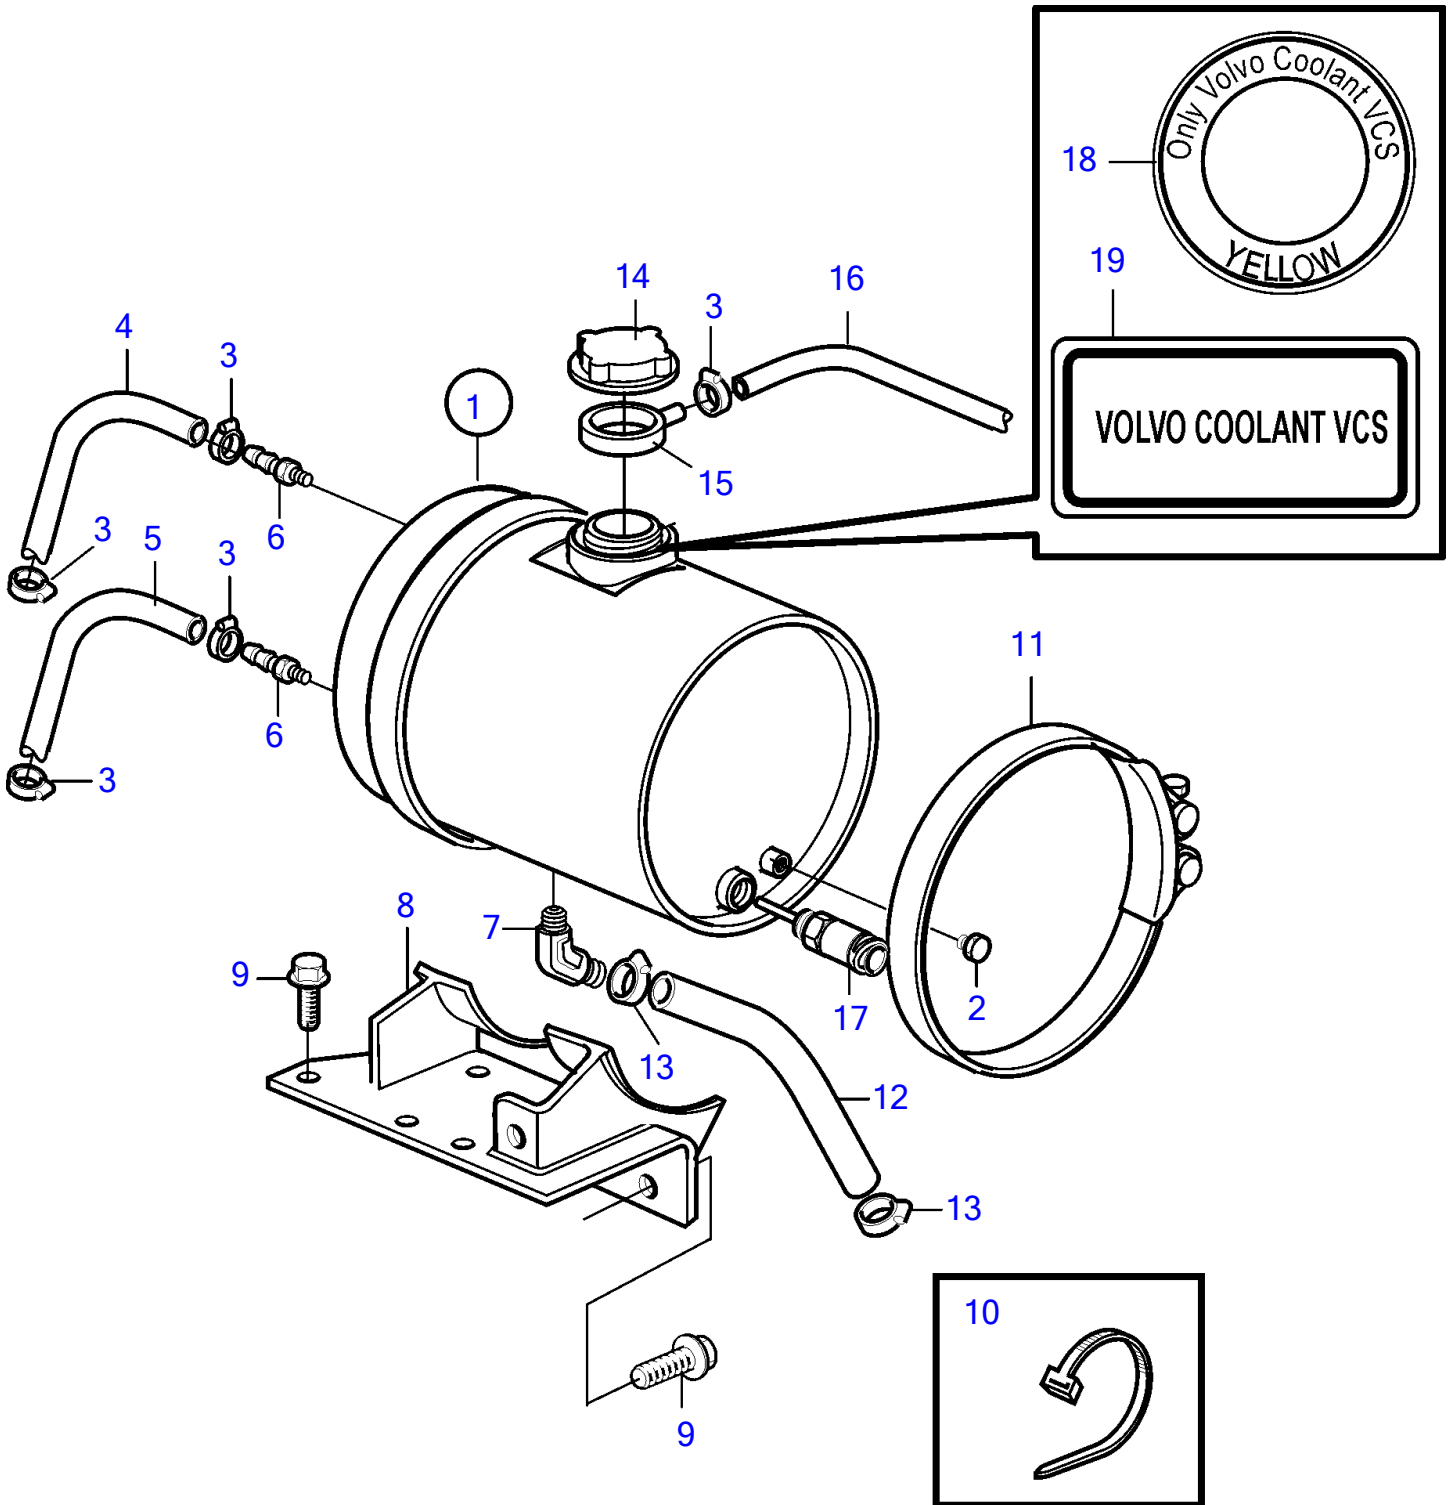

D9A2A D9A-MG

24558

D9A2A D9A-MG

REF	PART NO.	QTY	DESCRIPTION	SEE SEC.	NOTES
1	3827367	1	Expansion tank		
2	821335	1	• Plug		
3	943470	5	Hose clamp		
4	943367	X	Rubber hose		L=500mm
5	943367	X	Rubber hose		L=850mm
6	942722	2	Nipple		
7	942649	1	Elbow nipple		
8	3835107	1	Bracket		
9	946471	4	Flange screw		
10	948702	2	Cable tie		
11	3839545	2	Tensioner		
12	3836399	1	Hose		
13	943476	2	Hose clamp		
14	1674083	1	Pressure cap		
15	3828863	1	Rubber collar		
16	192618	X	Hose		
17		1	Level guard	9224	
18	21506995	1	Label		
19	20777630	1	Label		