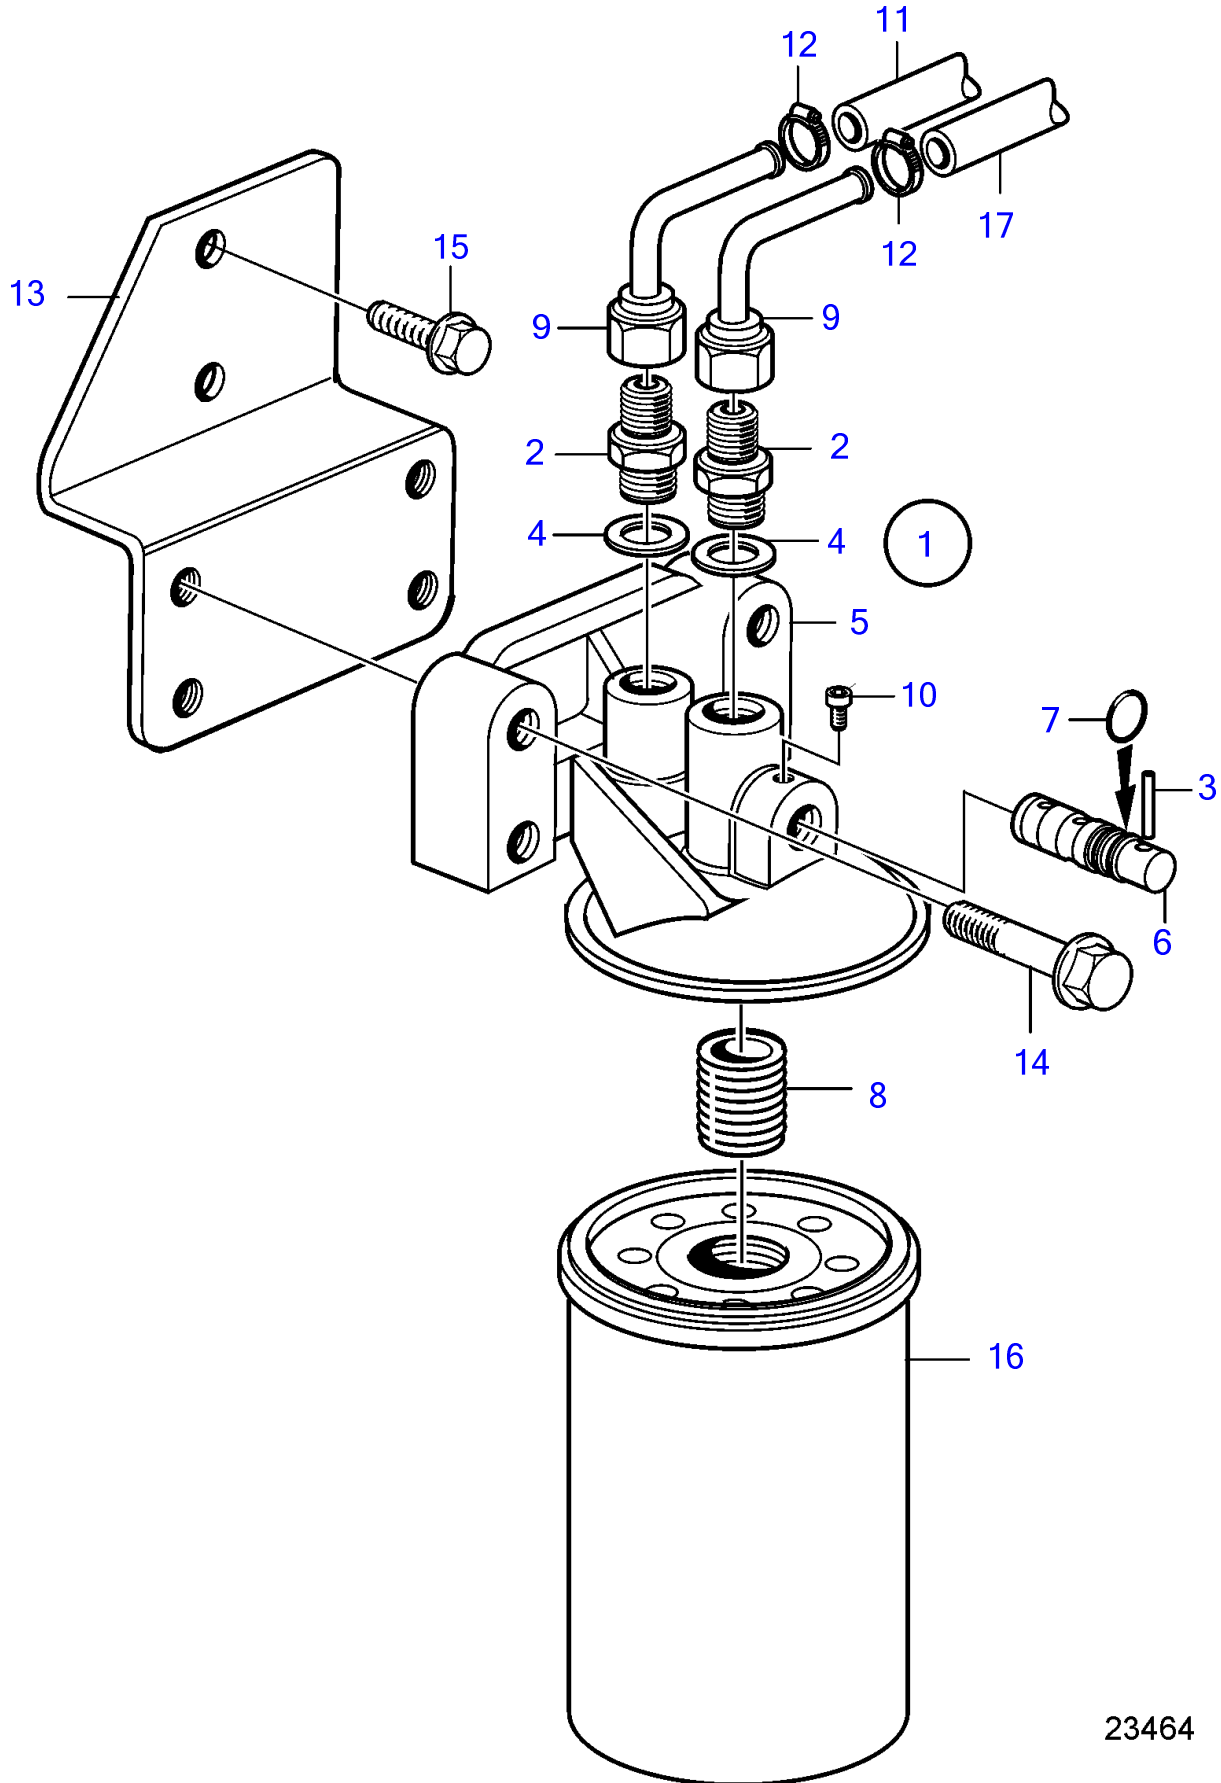

D9A2A D9A-MG

23464

D9A2A D9A-MG

REF	PART NO.	QTY	DESCRIPTION	NOTES
1	3838150	1	Bracket	
2	941754	2	• Nipple	
3	951968	1	• Spring pin	
4	969011	2	• Gasket	
5	1661683	1	• Housing	
6	1661686	1	• Spindle	
7	968725	1	• O-ring	
8	1676554	1	• Nipple	
9	11033093	2	• Riser	
10	961236	1	• Hex. socket screw	
11	3830315	X	Hose	L=980mm
12	943471	4	Hose clamp	
13	3840916	1	Bracket	
14	946671	4	Flange screw	M8x30mm
15	946440	1	Flange screw	M8x16mm
16	20532237	1	Coolant filter	
17	3830315	X	Hose	L=820mm