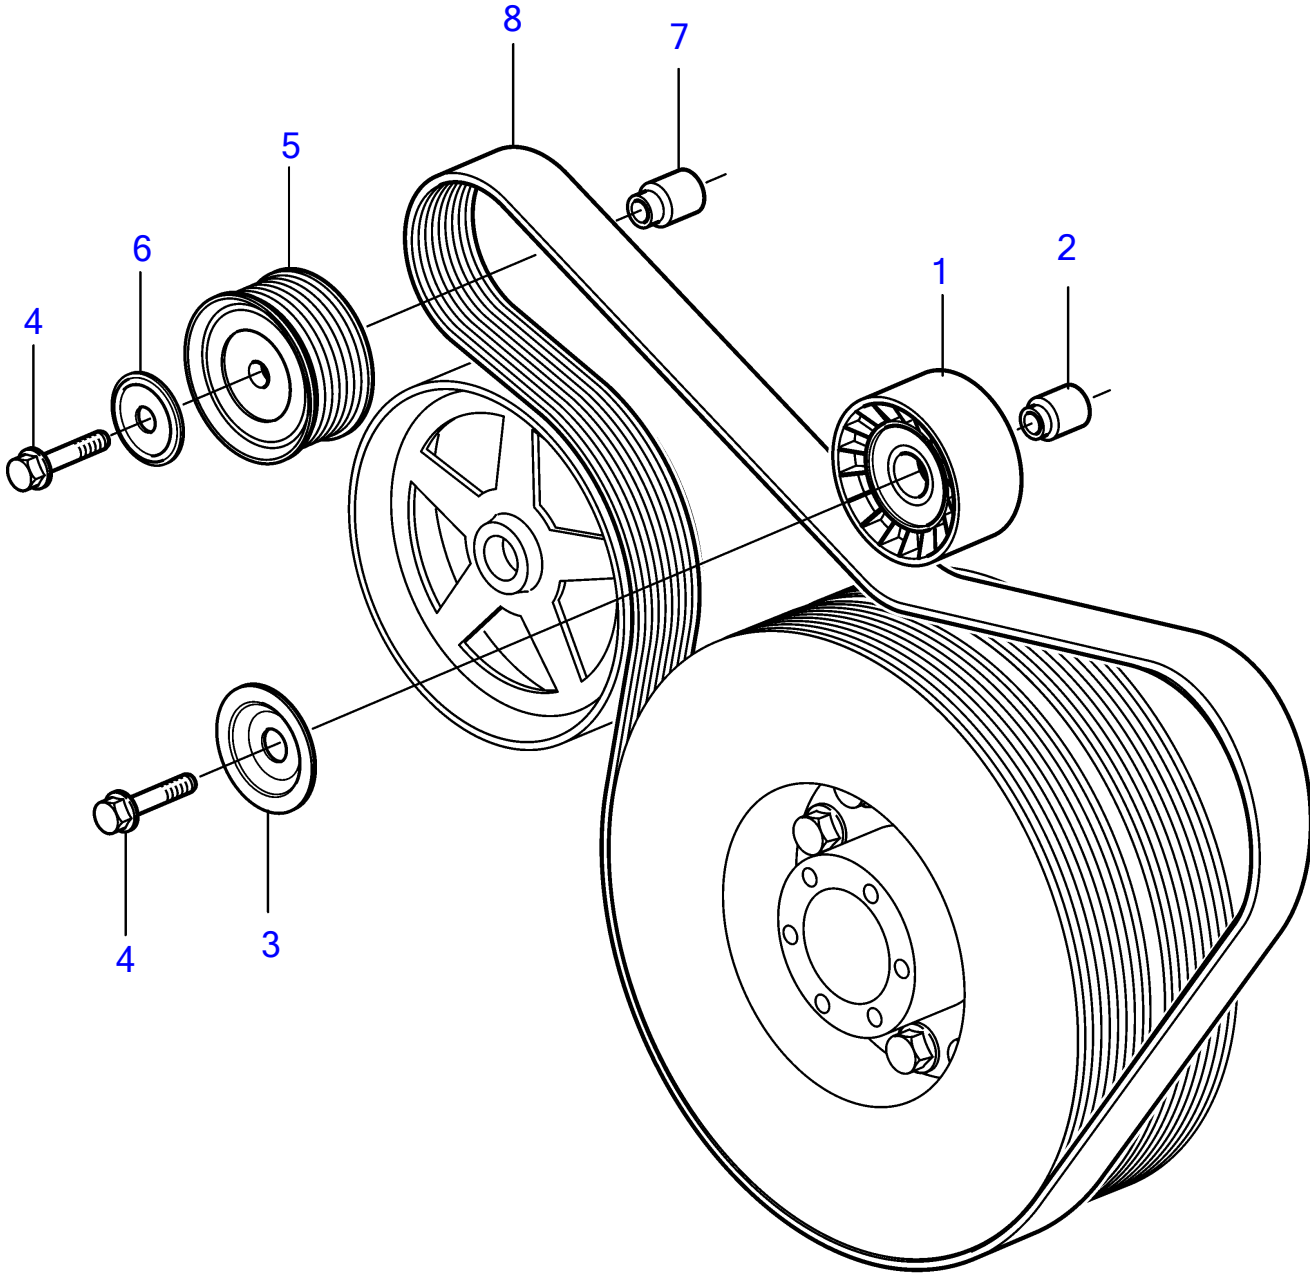

D9A2A D9A-MG

23750

D9A2A D9A-MG

REF	PART NO.	QTY	DESCRIPTION	NOTES
1	3887305	1	Idler pulley	
2	3818176	1	Hub	
3	3809563	1	Cardboard tube	
4	947790	2	Flange screw	
5	20357382	1	Idler pulley	
6	8097084	1	Cover	
7	3838009	1	Hub	
8	982570	1	V-ribbed belt	
	1066823	1	V-ribbed belt	No alternator., D9A-MG