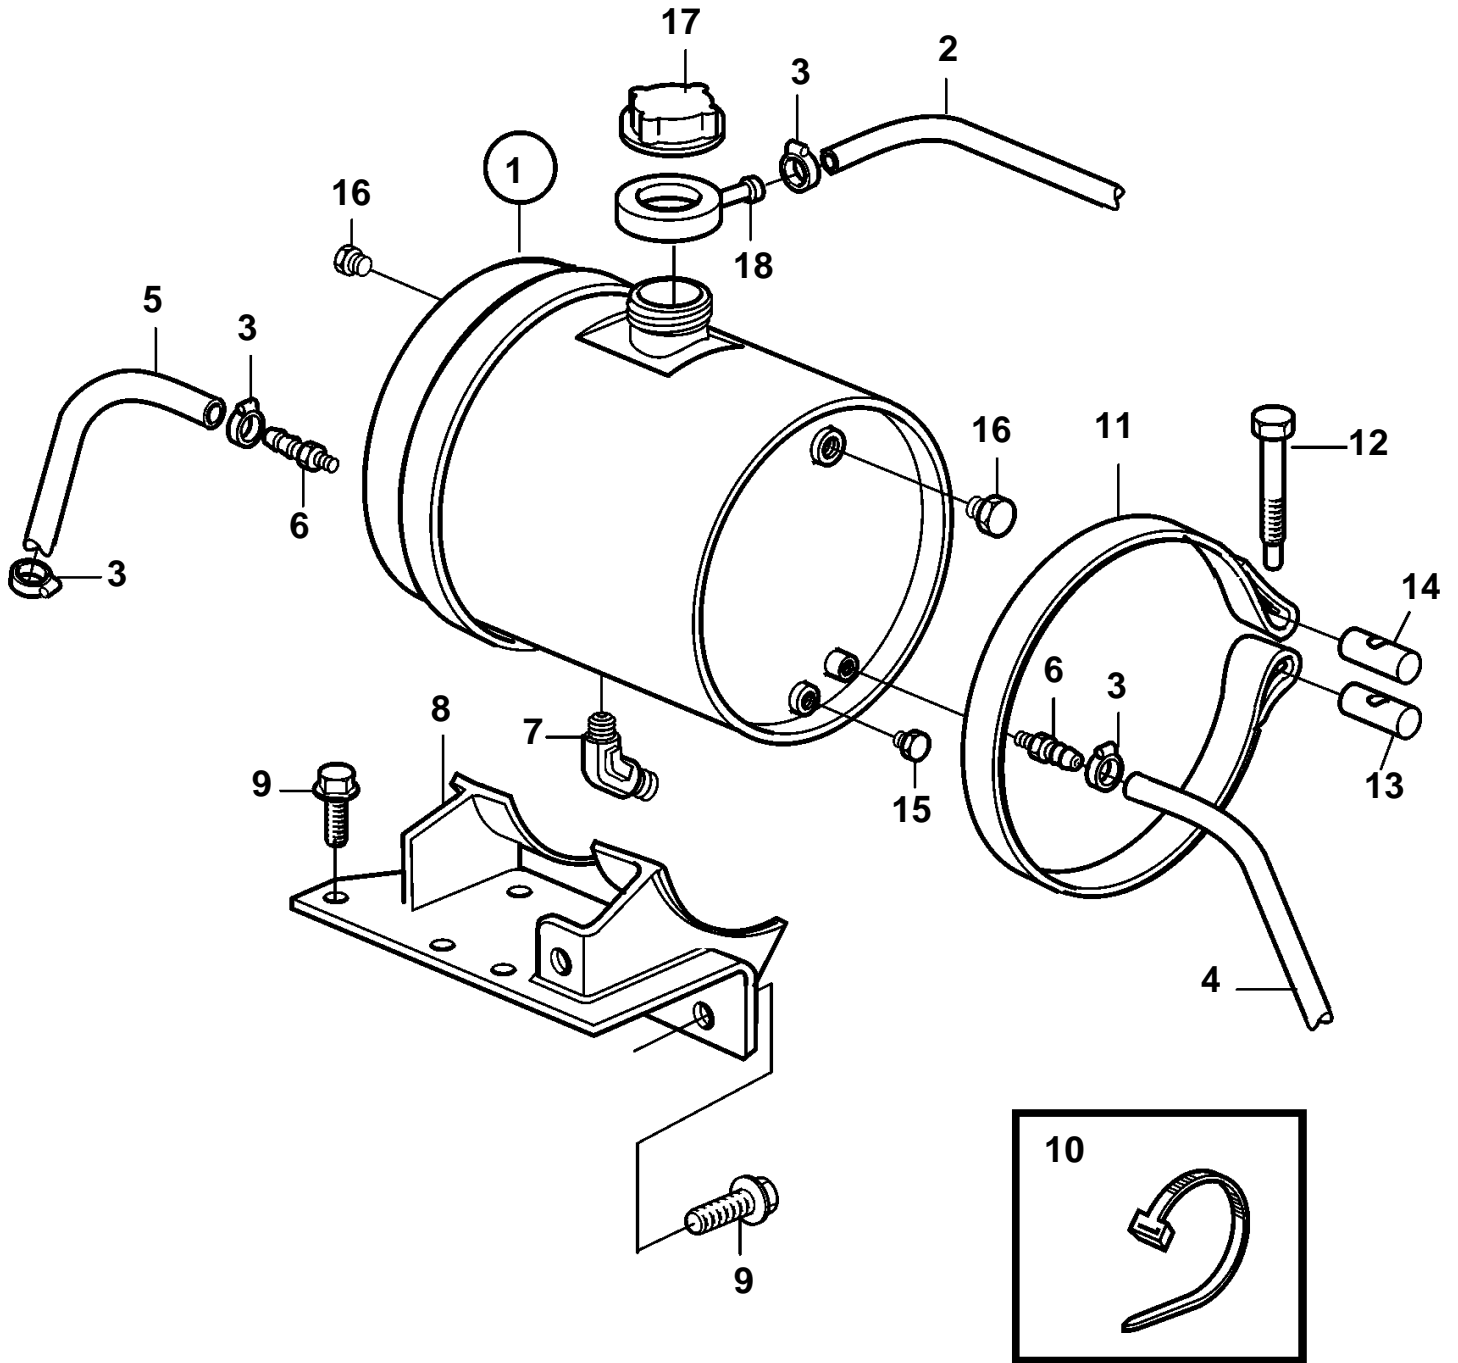

D9A2A MH

22364

D9A2A MH

| REF | PART NO. | QTY | DESCRIPTION | NOTES |
|-----|----------|-----|-----------------|----------|
| 1 | 3827367 | 1 | Expansion tank | |
| 2 | 192618 | X | Hose | L=2300mm |
| 3 | 943470 | 5 | Hose clamp | |
| 4 | 943367 | X | Hose | L=850mm |
| 5 | 943367 | X | Hose | L=700mm |
| 6 | 942722 | 2 | Nipple | |
| 7 | 942649 | 1 | Nipple | |
| 8 | 3835107 | 1 | Bracket | |
| 9 | 946471 | 4 | Screw | |
| 10 | 948211 | X | Strip clamp | |
| 11 | 339958 | 2 | Tensioning band | |
| 12 | 31406 | 2 | Screw | |
| 13 | 31405 | 2 | Pin | |
| 14 | 31404 | 2 | Pin | |
| 15 | 960632 | 1 | Plug | |
| 16 | 479979 | 2 | Plug | |
| 17 | 1674083 | 1 | Pressure cap | |
| 18 | 3828863 | 1 | Rubber collar | |