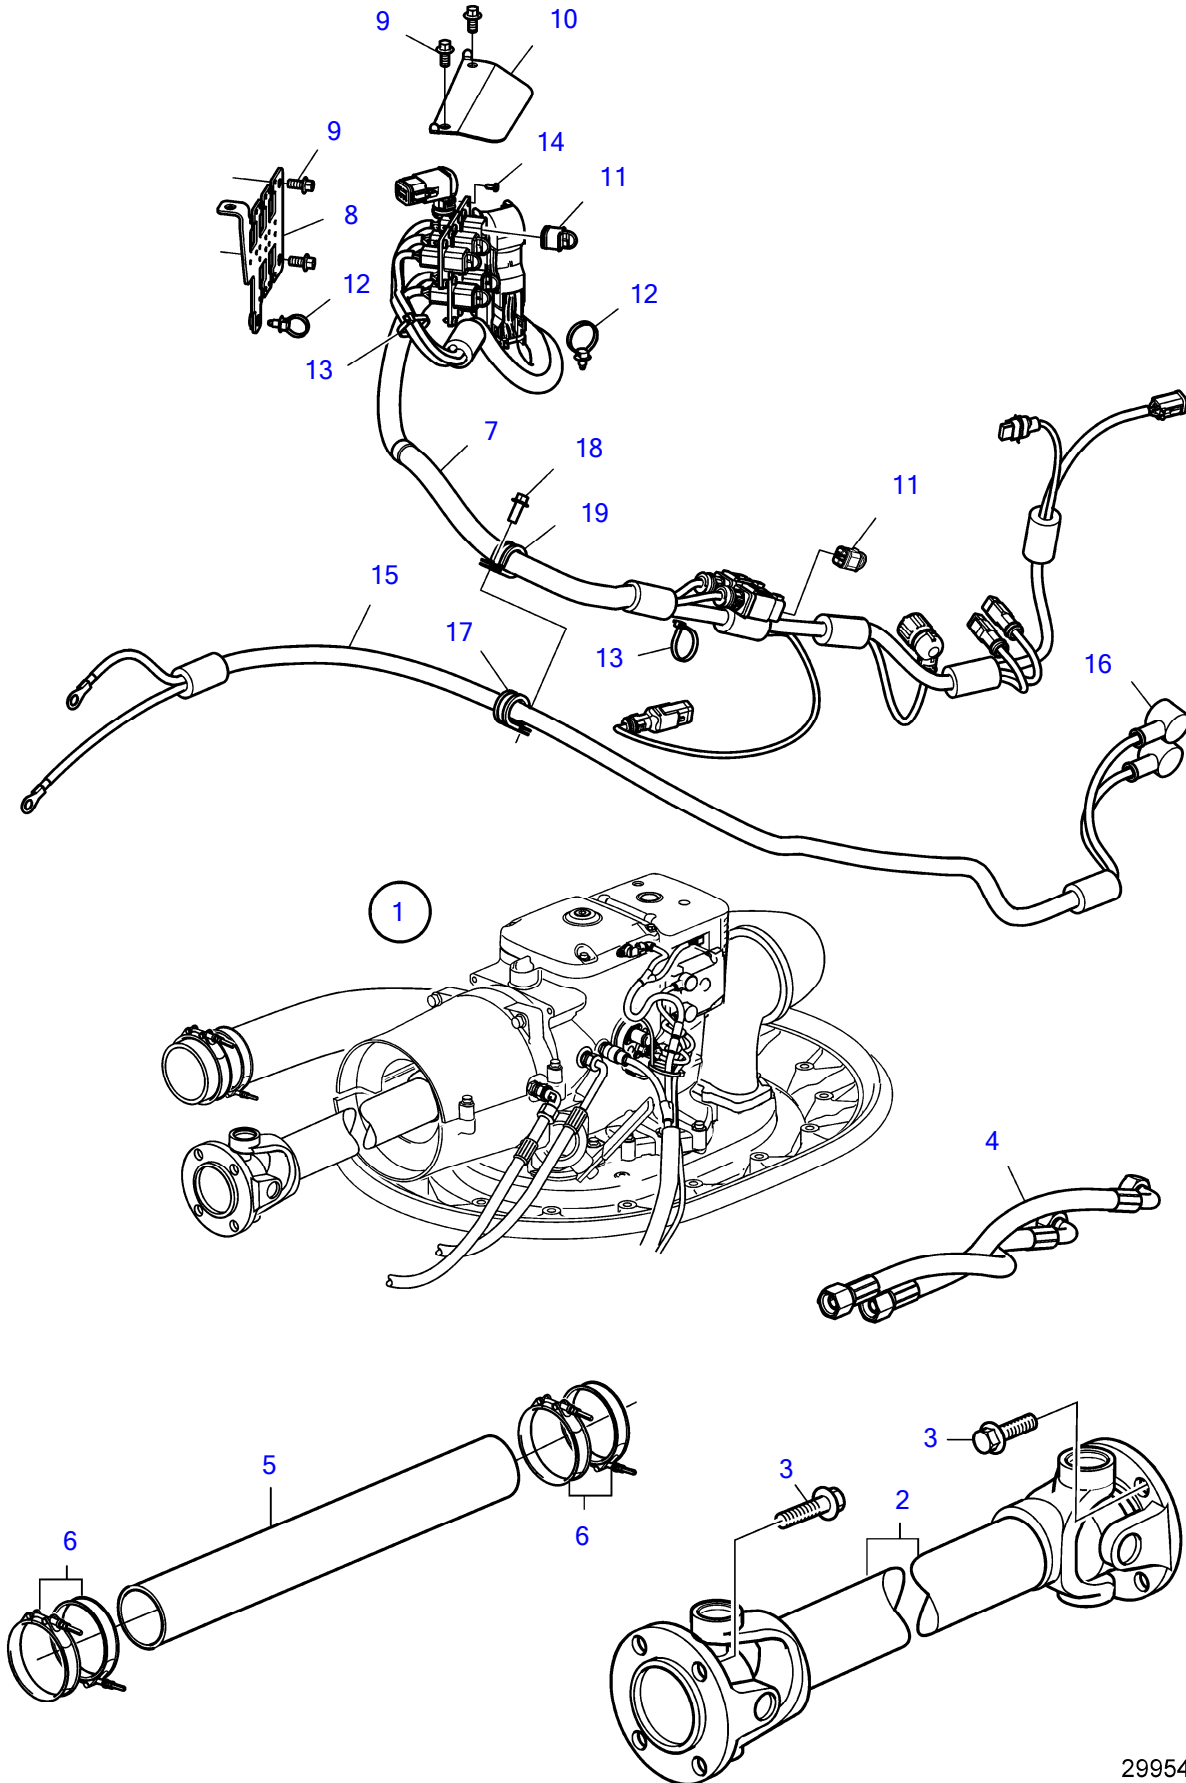

D8A2-A MP, D8A4-A MP

D8A2-A MP, D8A4-A MP

REF	PART NO.	QTY	DESCRIPTION	NOTES
1		1	Extension kit	
2	22870265	1	• Drive shaft	
3	984850	8	• Flange screw	
4	3889337	2	• Hose, oil cooler	L=1600mm
5	1140672	1	• Exhaust hose	6", L=2240mm
6	3595350	4	• Hose clamp	
7	22732913	1	• Wiring harness	L=3500mm
	22732914	1	• Wiring harness	Option, L=5500mm
8	22478734	1	• • Bracket	
9	984733	4	• • Flange screw	
10	22478948	1	• • Bracket	
11	3840433	6	• • Sealing plug	
12	980881	3	• • Cable tie	
13	948211	3	• • Cable tie	
14	972399	20	• • Six point socket scr	
15	3594042	1	• Wiring harness, power supply	L=5000mm
16	(3588539)	2	• • Protective cap	Obsolete part
17	949379	1	Clamp	
18	984734	1	Flange screw	
19	949379	1	Clamp	