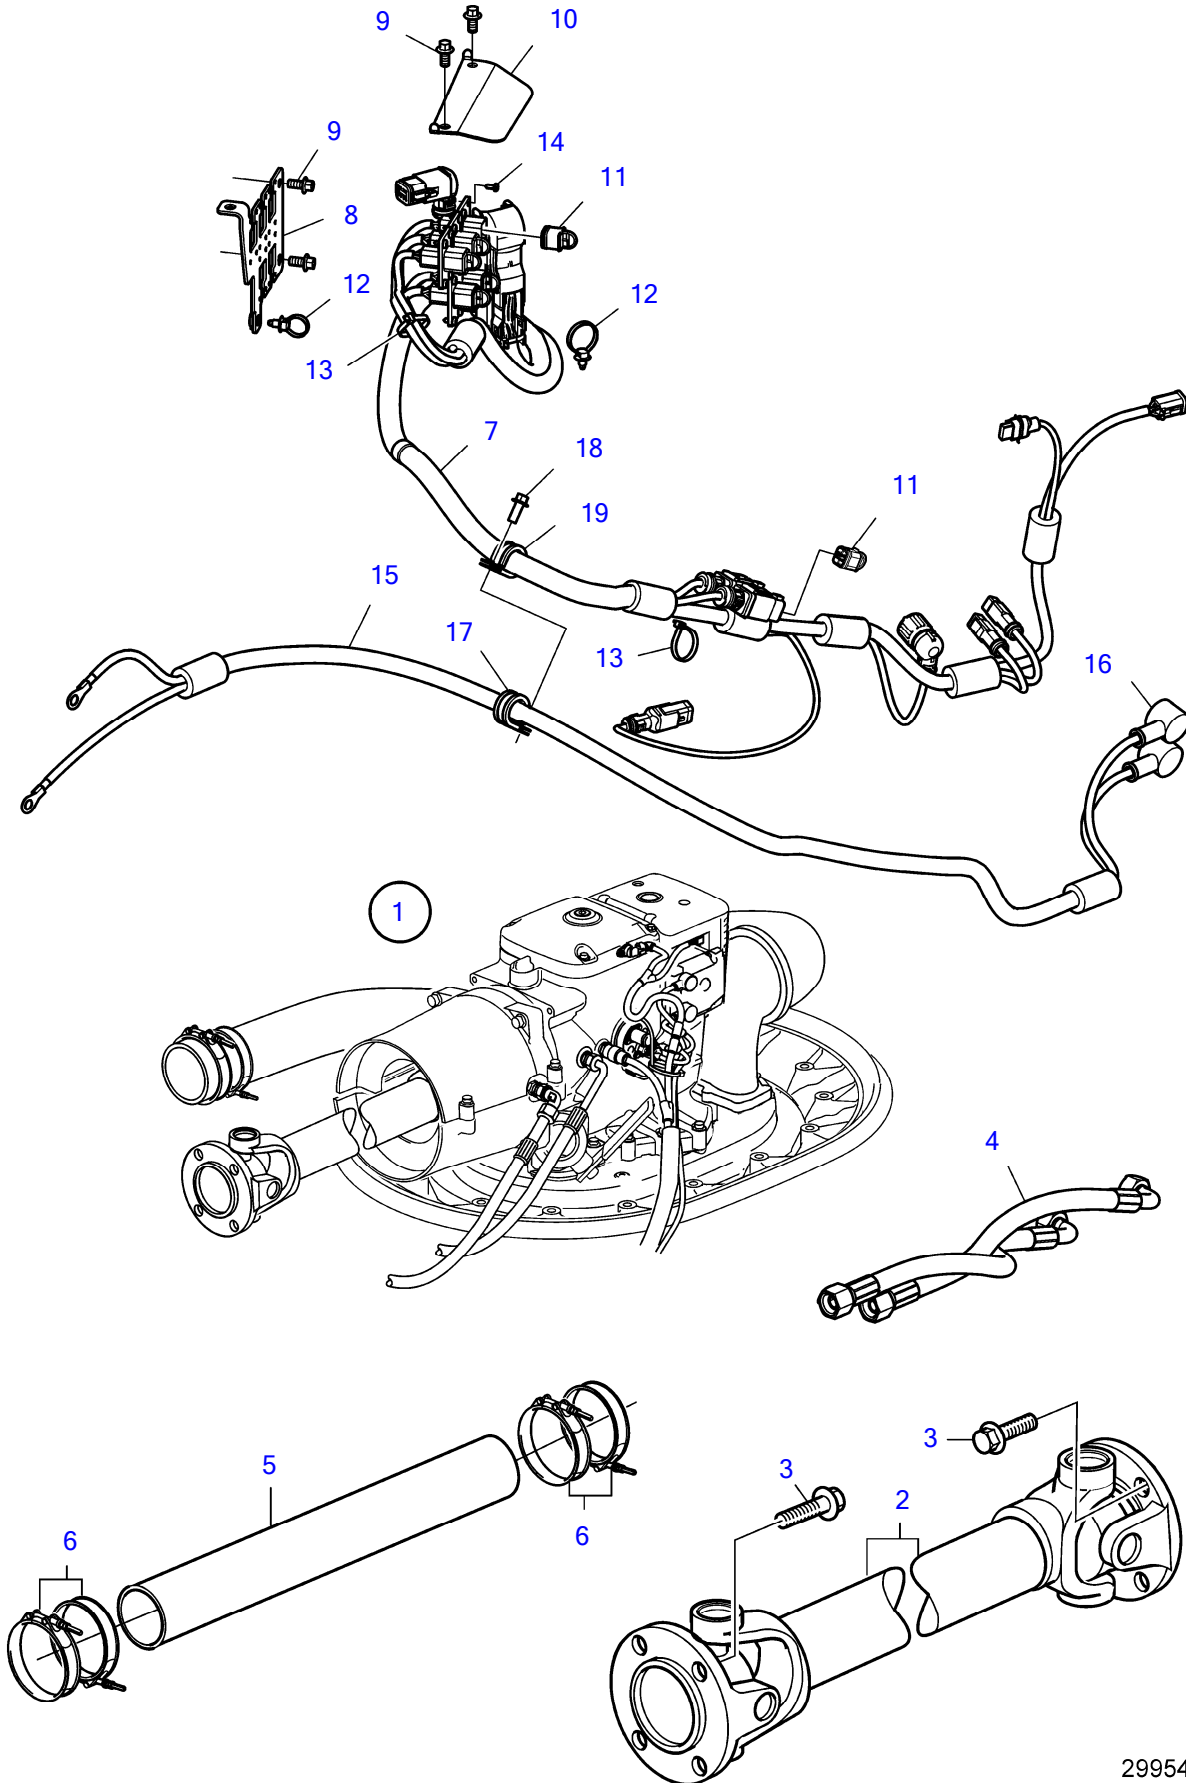

D8A2-A MP, D8A4-A MP

D8A2-A MP, D8A4-A MP

REF	PART NO.	QTY	DESCRIPTION	NOTES
1		1	Extension kit	
2	22870268	1	• Drive shaft	
3	984850	8	• Flange screw	
4	3889340	2	• Hose, oil cooler	L=2800mm
5	1140672	1	• Exhaust hose	6", L=3520mm
6	3595350	4	• Hose clamp	
7	22732913	1	• Wiring harness	L=3500mm
	22732914	1	• Wiring harness	Option, L=5500mm
8	22478734	1	• • Bracket	
9	984733	4	• • Flange screw	
10	22478948	1	• • Bracket	
11	3840433	6	• • Sealing plug	
12	980881	3	• • Cable tie	
13	948211	10	• • Cable tie	
14	972399	20	• • Six point socket scr	
15	3594042	1	• Wiring harness, power supply	L=5000mm
16	(3588539)	2	• • Protective cap	Obsolete part
17	949379	1	Clamp	
18	984734	1	Flange screw	
19	949379	1	Clamp	