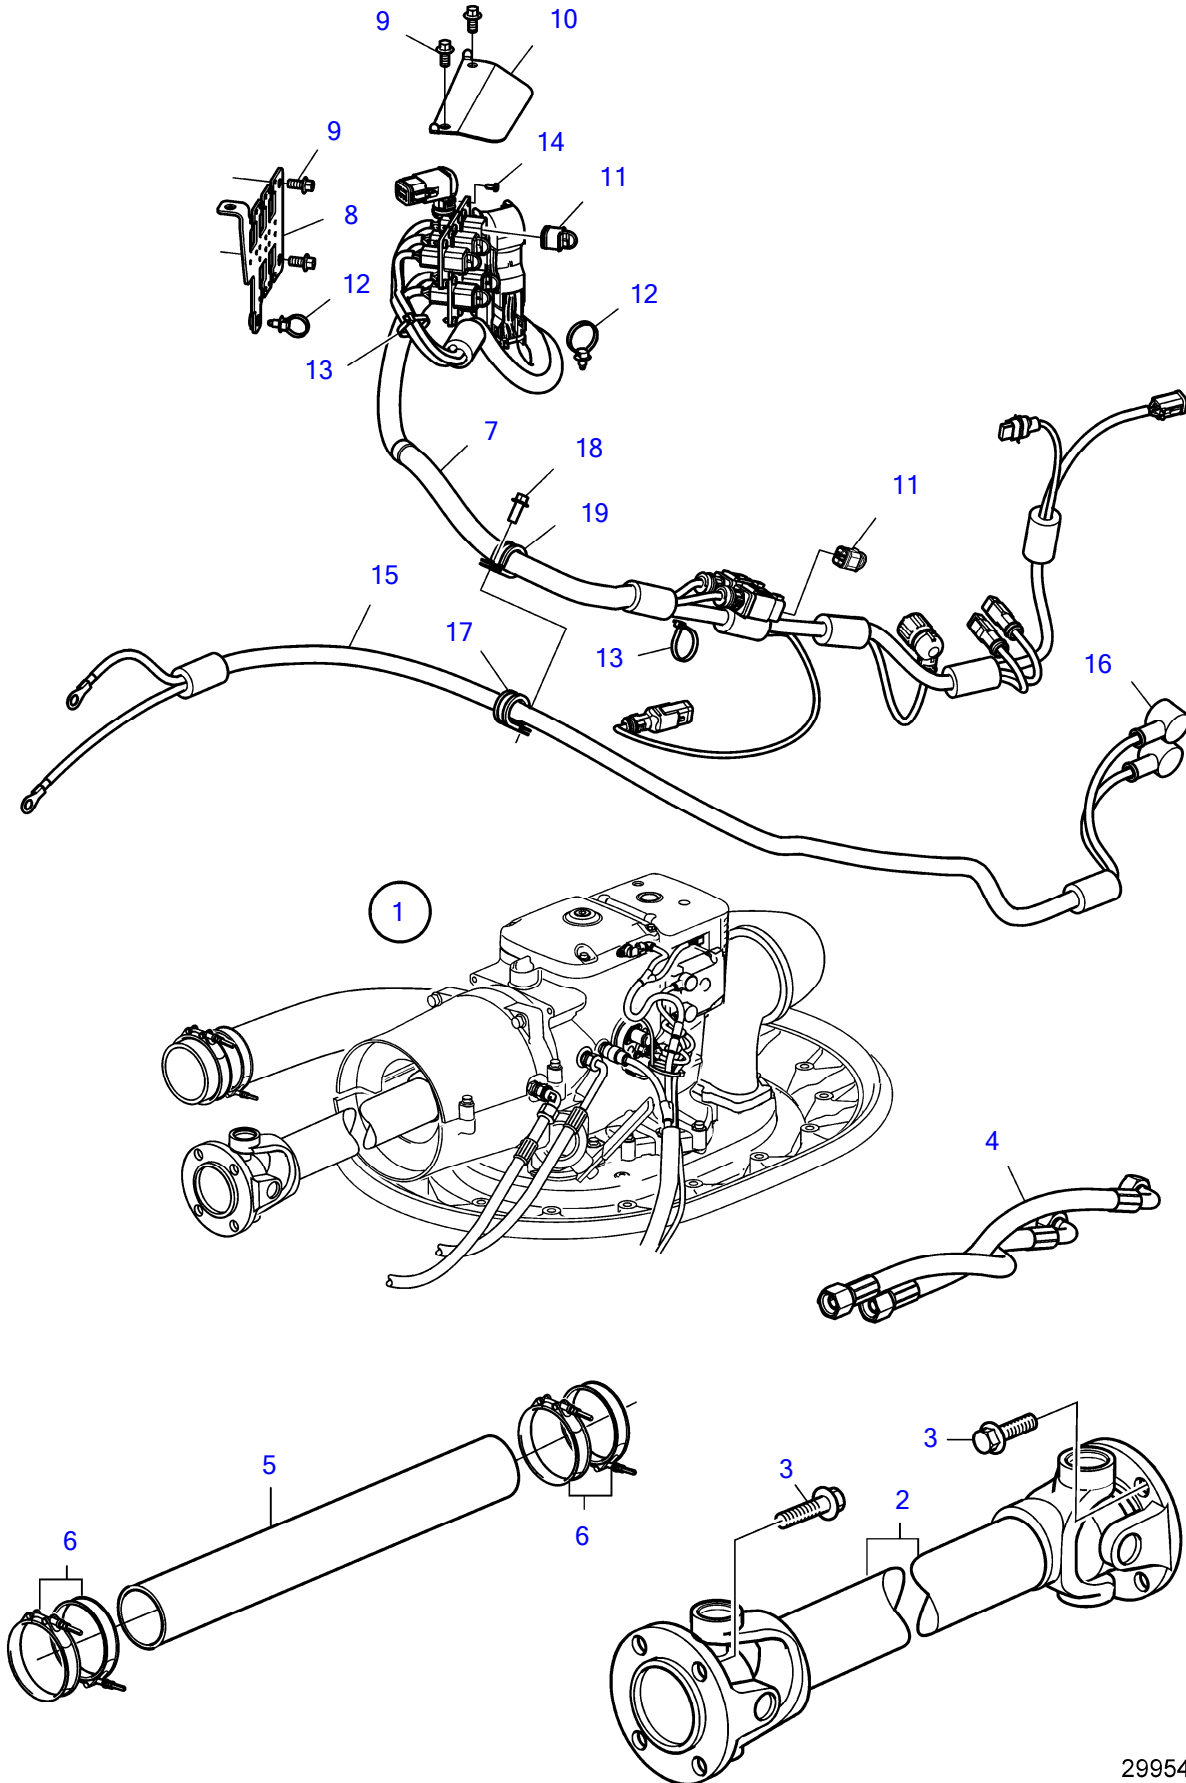

D8A2-A MP, D8A4-A MP

D8A2-A MP, D8A4-A MP

REF	PART NO.	QTY	DESCRIPTION	NOTES
1		1	Extension kit	
2	22870266	1	• Drive shaft	
3	984850	8	• Flange screw	
4	3889338	1	Hose, oil cooler	L=2000mm
5	1140672	1	• Exhaust hose	6", L=2240mm
6	3595350	4	• Hose clamp	
7	22732913	1	• Wiring harness	L=3500mm
	22732914	1	• Wiring harness	Option, L=5500mm
8	22478734	1	• • Bracket	
9	984733	4	• • Flange screw	
10	22478948	1	• • Bracket	
11	3840433	6	• • Sealing plug	
12	980881	3	• • Cable tie	
13	948211	3	• • Cable tie	
14	972399	20	• • Six point socket scr	
15	3594042	1	• Wiring harness, power supply	L=5000mm
16	(3588539)	2	• • Protective cap	Obsolete part
17	949379	1	Clamp	
18	984734	1	Flange screw	
19	949379	1	Clamp	