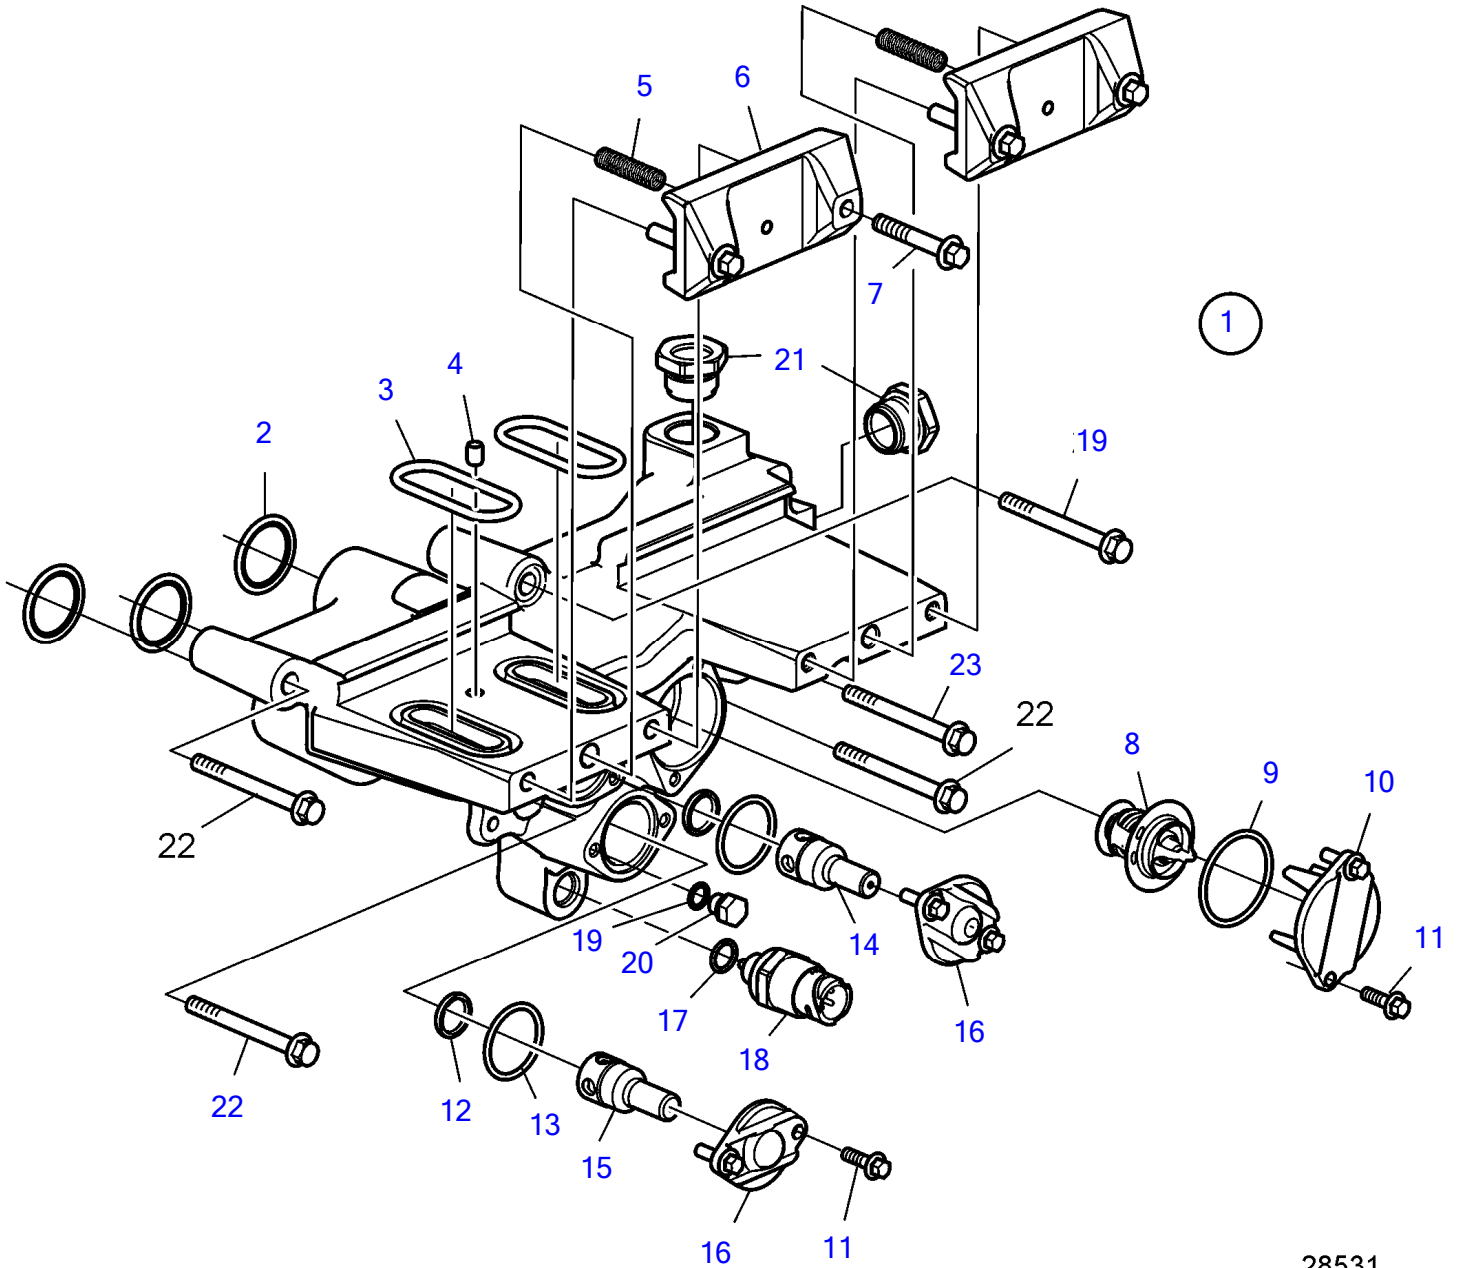

D8A1-A MP, D8A2-A MP, D8A3-A MP, D8A4-A MP

28531

D8A1-A MP, D8A2-A MP, D8A3-A MP, D8A4-A MP

REF	PART NO.	QTY	DESCRIPTION	NOTES
1	22882824	1	Mounting plate	Replaced by 23094904
	23094904	1	Mounting plate	Replaced by 23400597
	23400597	1	Mounting plate	
2	21638766	3	• O-ring	
3	945887	2	• O-ring	
4	996696	4	• Pin	
5	21930447	2	• Compression spring	
6	21814240	2	• Lock brace	
7	984739	4	• Flange screw	
8	22333526	8	• Thermostat	Replaced by 23059851
	23059851	1	• Thermostat	Replaced by 23172729
	23172729	1	• Thermostat	
9	925069	1	• O-ring	
10	21920410	1	• Cover	
11	984726	6	• Flange screw	
12	469846	2	• Sealing ring	
13	949659	2	• O-ring	
14	22416685	1	• Reduction valve	Purple
15	471640	1	• Reduction valve	Red
16	471648	1	• Cover	
17	968559	1	• O-ring	
18	1077574	1	• Sensor	
19	947281	1	Gasket	
20	960628	1	Plug	
21	22553164	2	Adapter	
	22878126	2	Adapter	
22	975103	4	Flange screw	
23	984744	1	Flange screw	

47705750-22-41284

28531

Upd:4/18/2019

D8A1-A MP, D8A2-A MP, D8A3-A MP, D8A4-A MP

VOLVO
PENTA