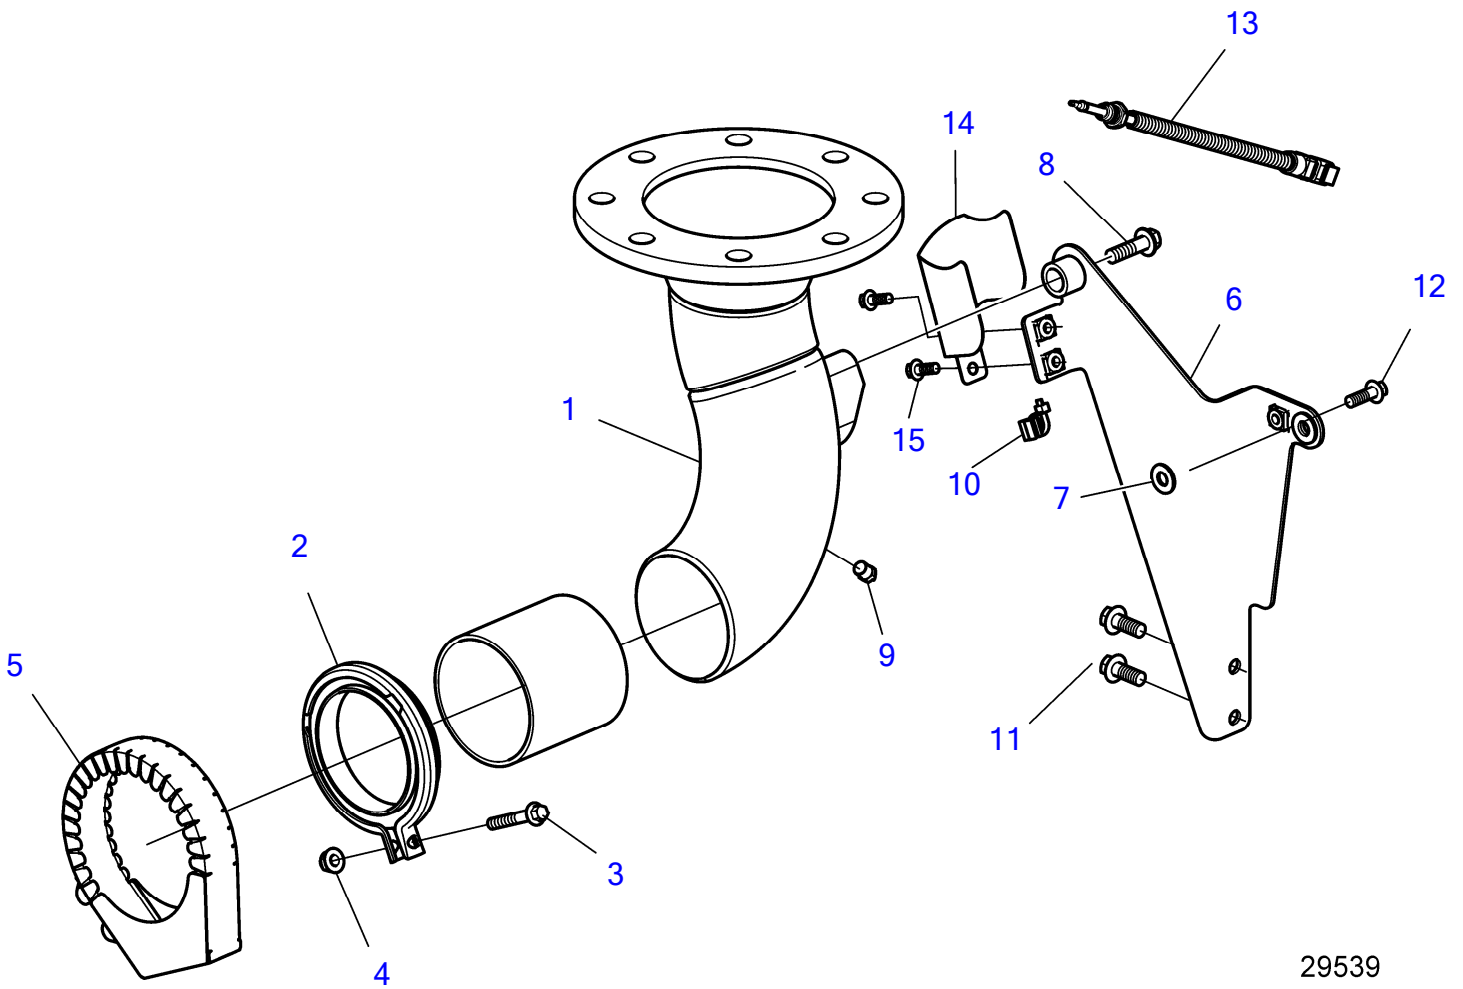

D8A3-A MP, D8A4-A MP

29539

D8A3-A MP, D8A4-A MP

REF	PART NO.	QTY	DESCRIPTION
1	22821068	1	Exhaust pipe
2	21211715	2	V-clamp
3	984739	2	Flange screw
4	990950	2	Flange lock nut
5	22966387	1	Heat insulation
6	23103840	1	Stay
7	994849	1	• Washer
8	984755	1	Flange screw
9	981749	1	Plug
10	948211	1	Cable tie
11	995463	1	Flange screw
12	984753	2	Flange screw
13	21164790	1	Temperature sensor
14	23104197		Heat shield
15	984733	2	Flange screw