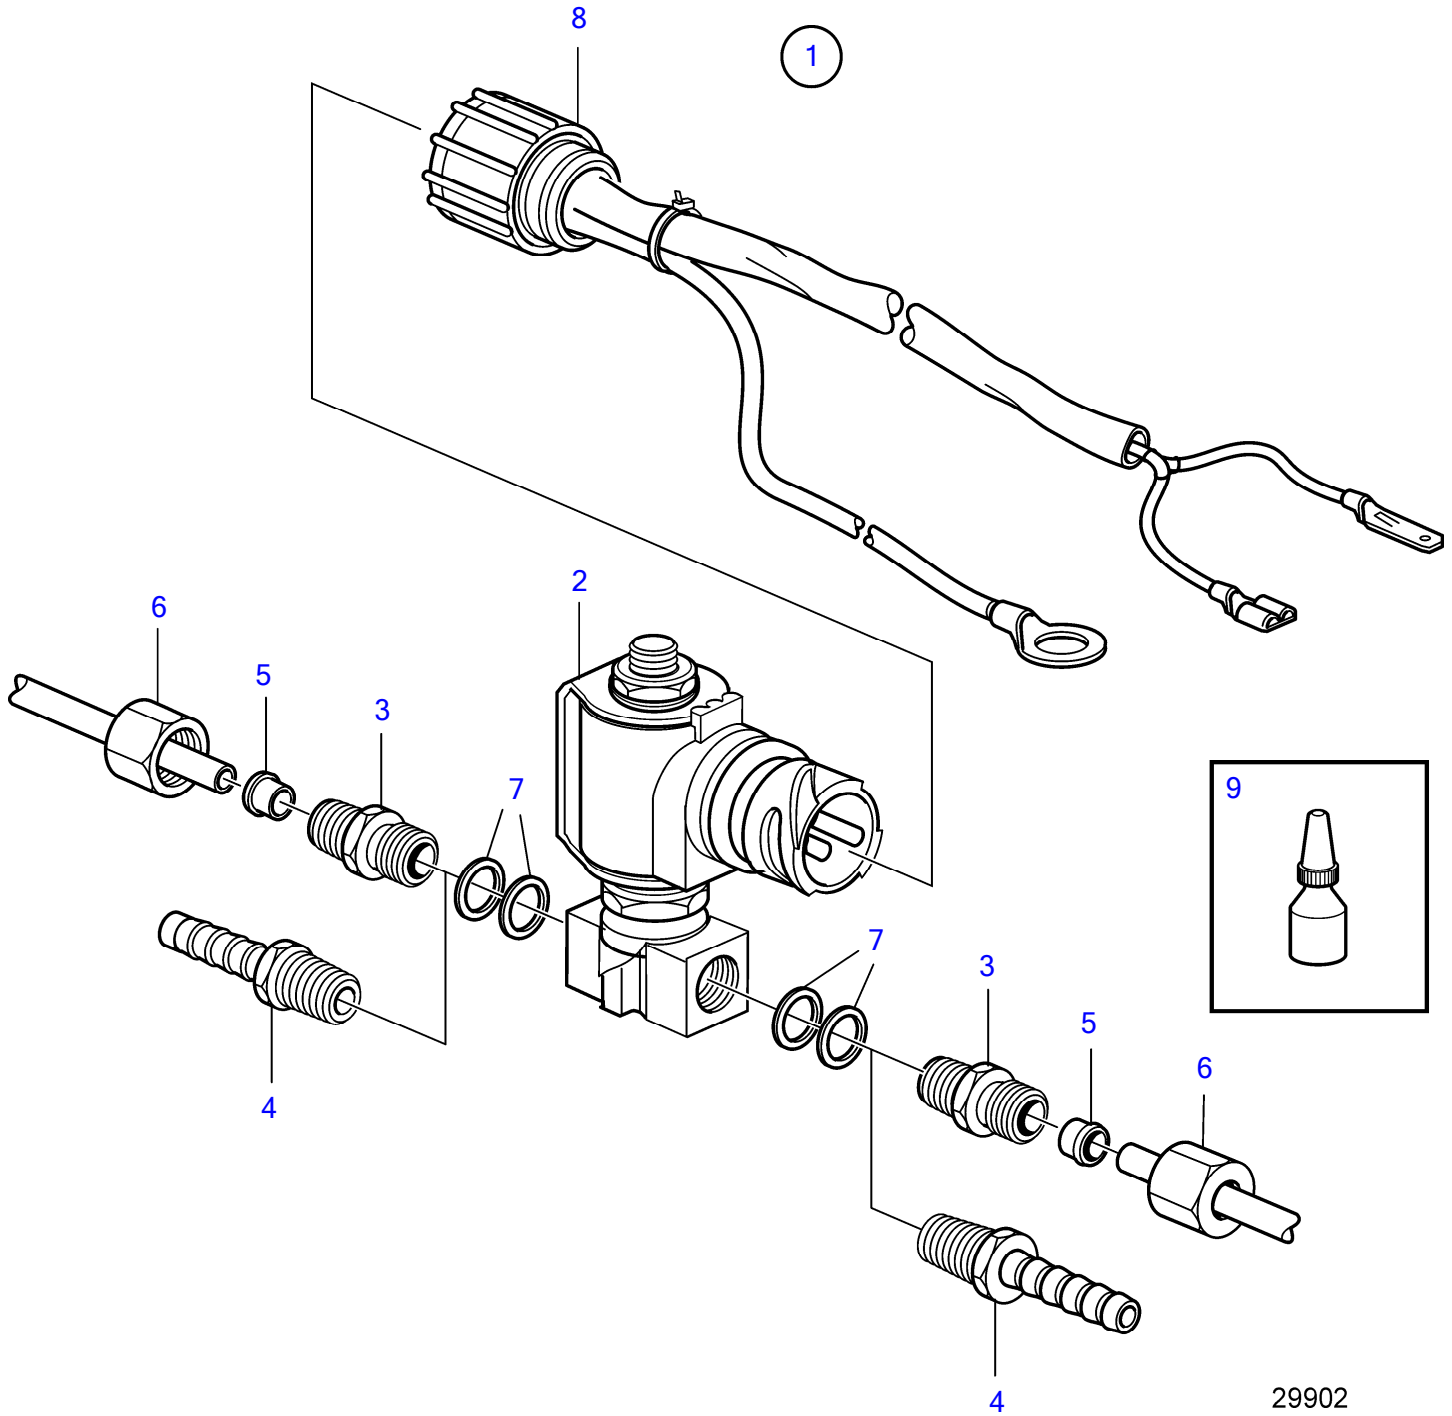

D8A1-A MP, D8A2-A MP, D8A3-A MP, D8A4-A MP

29902

D8A1-A MP, D8A2-A MP, D8A3-A MP, D8A4-A MP

REF	PART NO.	QTY	DESCRIPTION	NOTES
1		1	Fuel valve	
2	22463597	1	• Solenoid valve	
3	944524	2	• Nipple	For Fuel pipe,Belongs to valve 70351592
	941754	2	• Nipple	For fuel hose,Belongs to valve 22463597
4	3825000	2	• Hose nipple	For Fuel Pipe,Belongs to valve 70351592
	969305	2	• Hose nipple	For fuel hose,Belongs to valve 22463597
	20405767	2	• Hose nipple	Belongs to 23469615, 2018-09-26
5	980781	2	• Ferrule	
6	956983	2	• Fitting nut	
7	969011	4	• Gasket	
8	3841897	1	• Wiring harness	
9	1161053	1	• Locking fluid	Replaced by 85145750
	23284156	1	• Locking fluid	