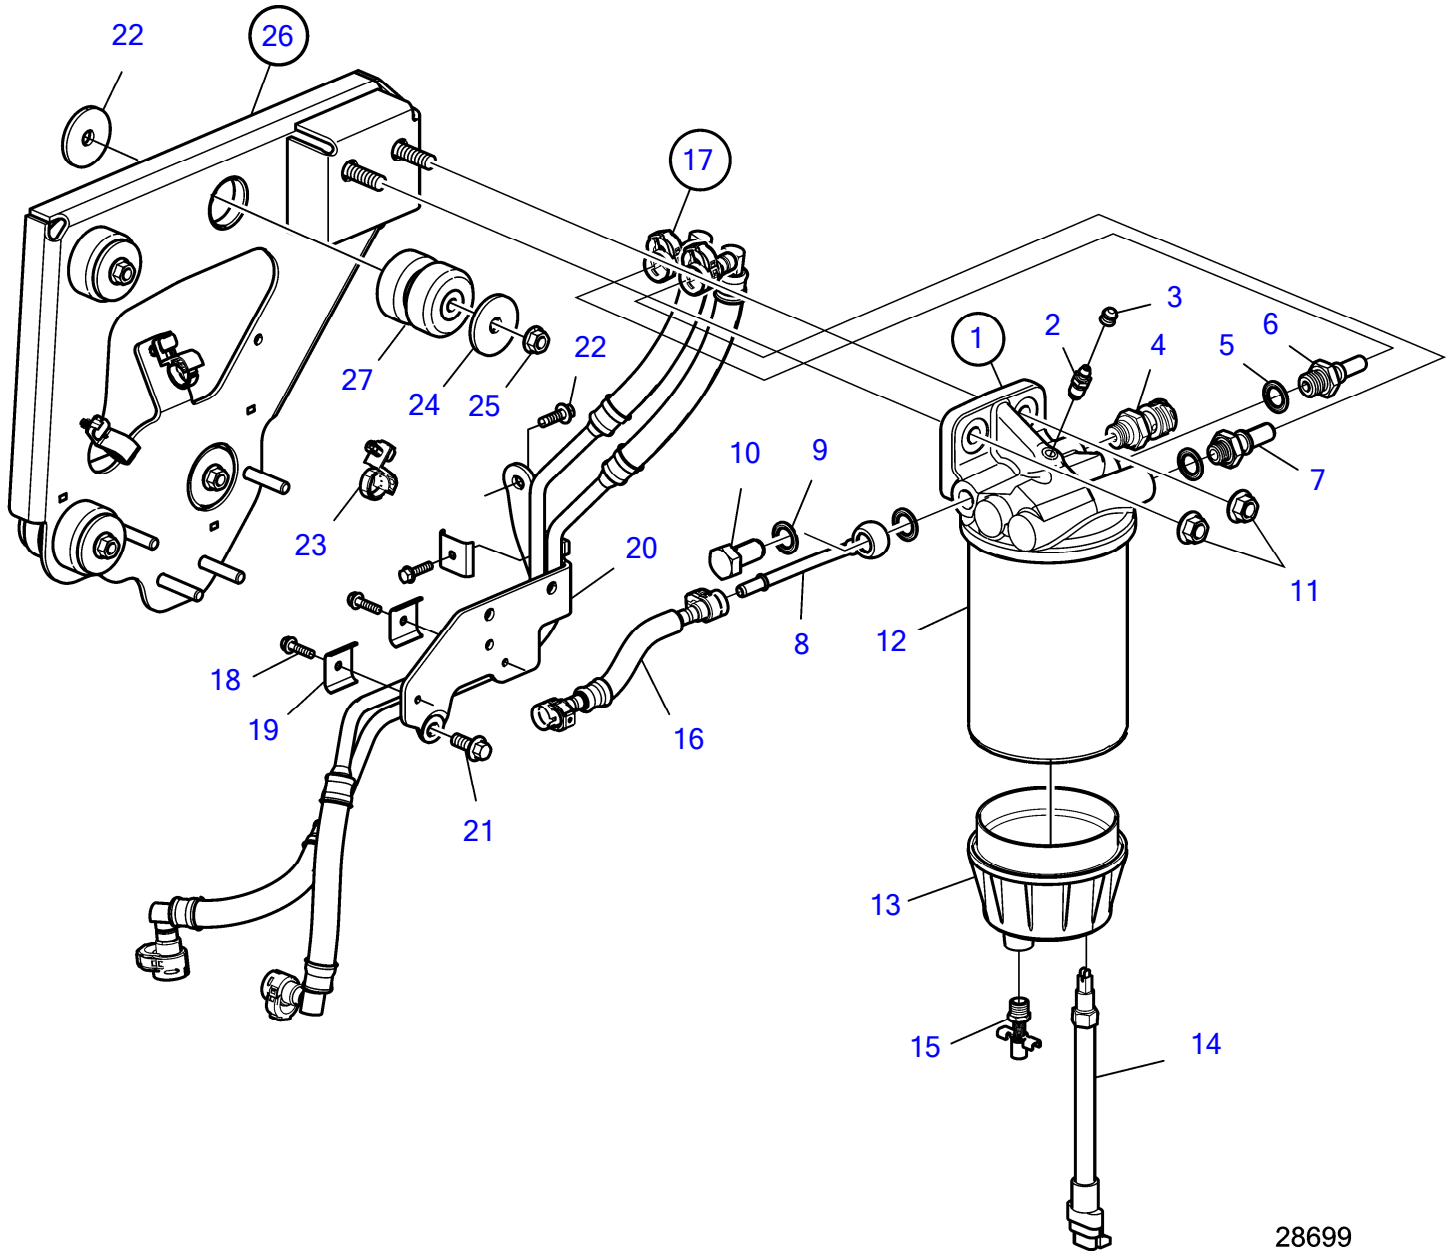

D8A1-A MP, D8A2-A MP

28699

D8A1-A MP, D8A2-A MP

REF	PART NO.	QTY	DESCRIPTION	NOTES
1	22285339	1	Fuel filter housing	
2	20548012	1	• Faucet	
3	20547976	1	• Protecting cover	
4	22899626	1	• Pressure sensor	
5	20869260	1	• Gasket	
6	21720060	1	• Fuel nipple	
7	21953557	1	• Fuel nipple	
8	22143114	1	• Adapter	
9	20852764	2	• Sealing ring	
10	3594288	1	• Valve	
11	990941	2	Flange nut	
12	3809721	1	Fuel filter insert	
13	21283474	1	Bowl	
14	3885070	1	Sensor	
15	21279867	1	Drain valve	
16	22337067	1	Fuel hose	
17	22868886	1	Fuel hose	Replaced by 22961647
	22961647	1	Fuel hose	
18	949534	3	• Flange screw	
19	22961647	3	Fuel hose	
20		1	• Bracket	
21	984734	1	Flange screw	
22	984726	1	Flange screw	
23	21751694	4	Retainer	
24	947541	8	Washer	
25	990940	4	Flange nut	
26	21614855	1	Bracket	
27	22444681	4	• Bushing	