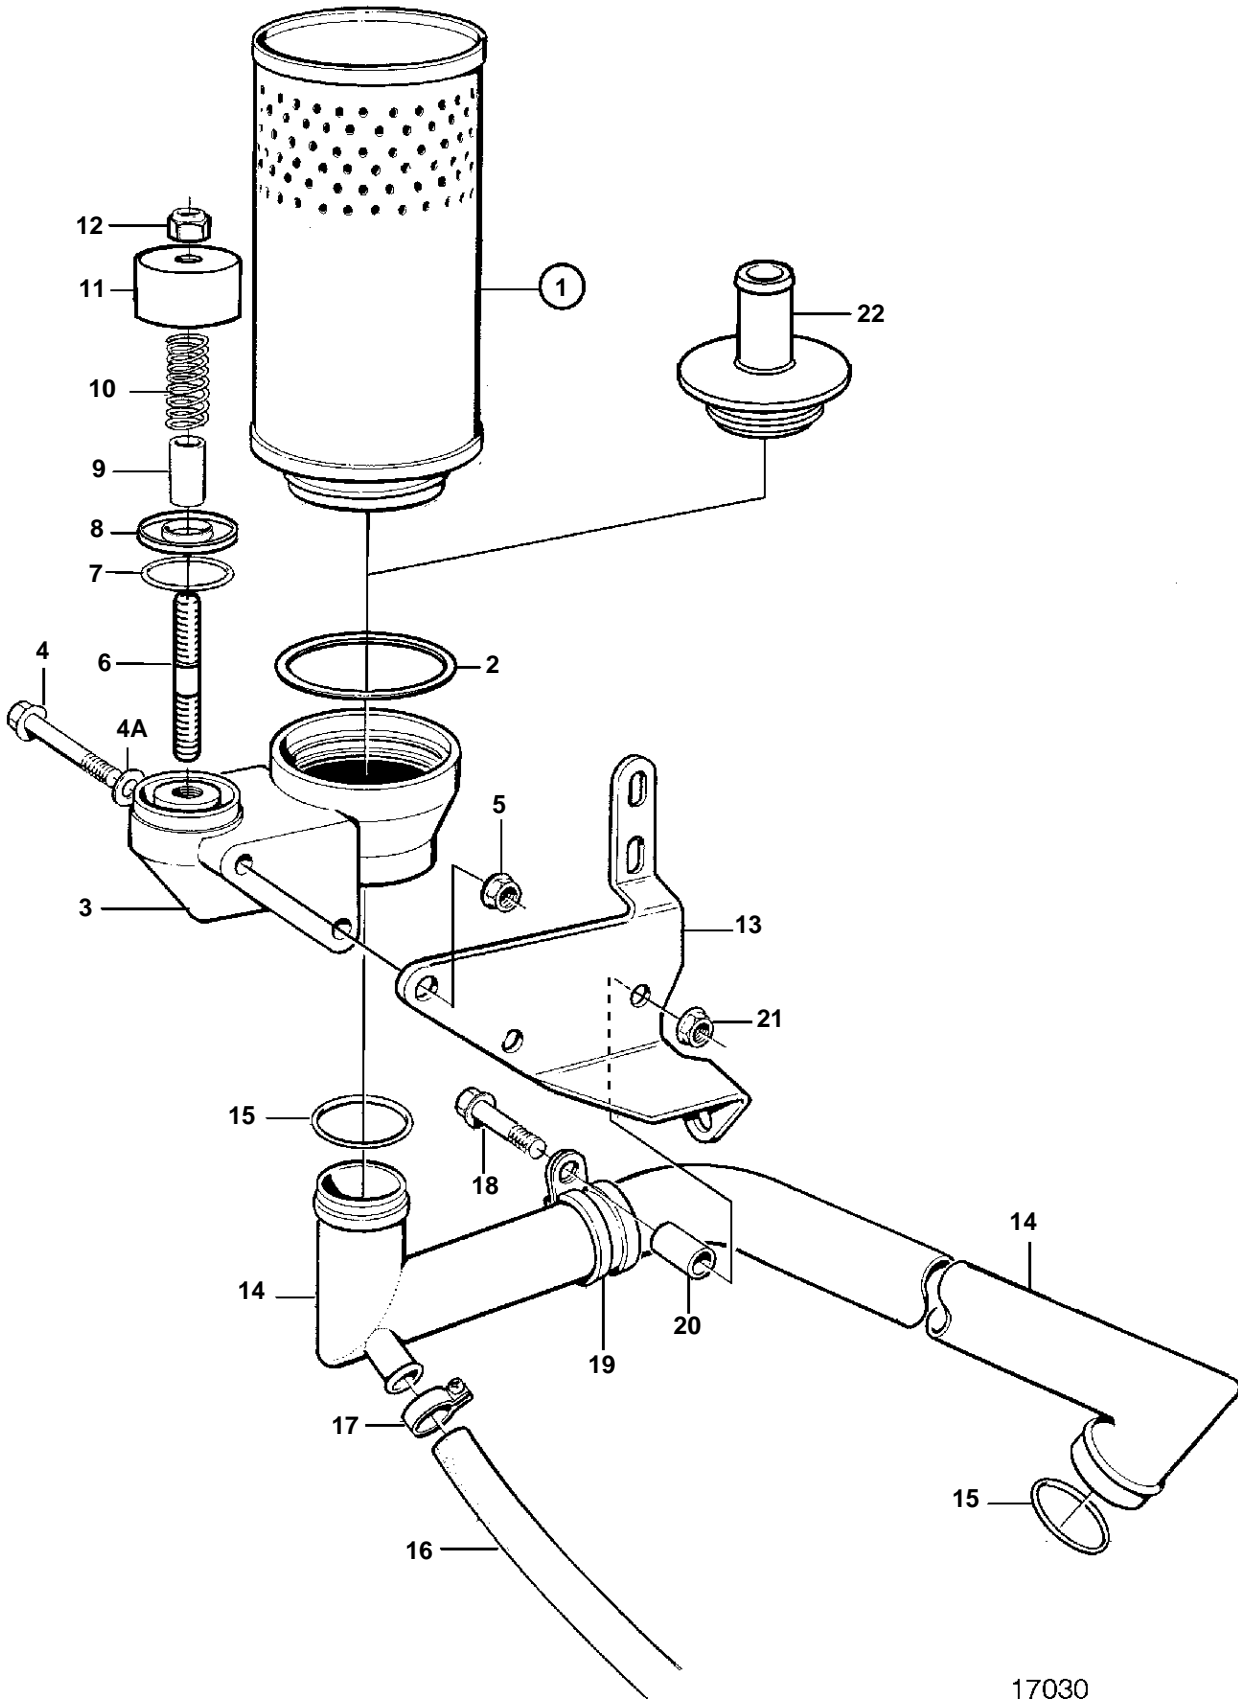

TAMD71B

17030

TAMD71B

REF	PART NO.	QTY	DESCRIPTION	NOTES
1	876069	1	Filter	
2	843449	1	· Gasket	
3	843356	1	Housing	
4	965182	2	Flange screw	
4A	955894	2	Washer	
5	945408	2	Flange nut	(968862)
6	924058	1	Stud	
7	421158	1	Sealing ring	
8	842972	1	Valve disc	
9	842974	1	Spacer sleeve	
10	843301	1	Spring	
11	842975	1	Cover	
12	963105	1	Nut	
13	865336	1	Bracket	
14	865337	1	Pipe	
15	421158	2	Sealing ring	
16	943707	1	Rubber hose	I.D=12mm, L=540mm
17	945754	2	Hose clamp	
18	965212	1	Screw	
19	952637	1	Clamp	
20	846339	1	Spacer sleeve	
21	945407	1	Flange nut	
22	845260	1	Hose attachment	