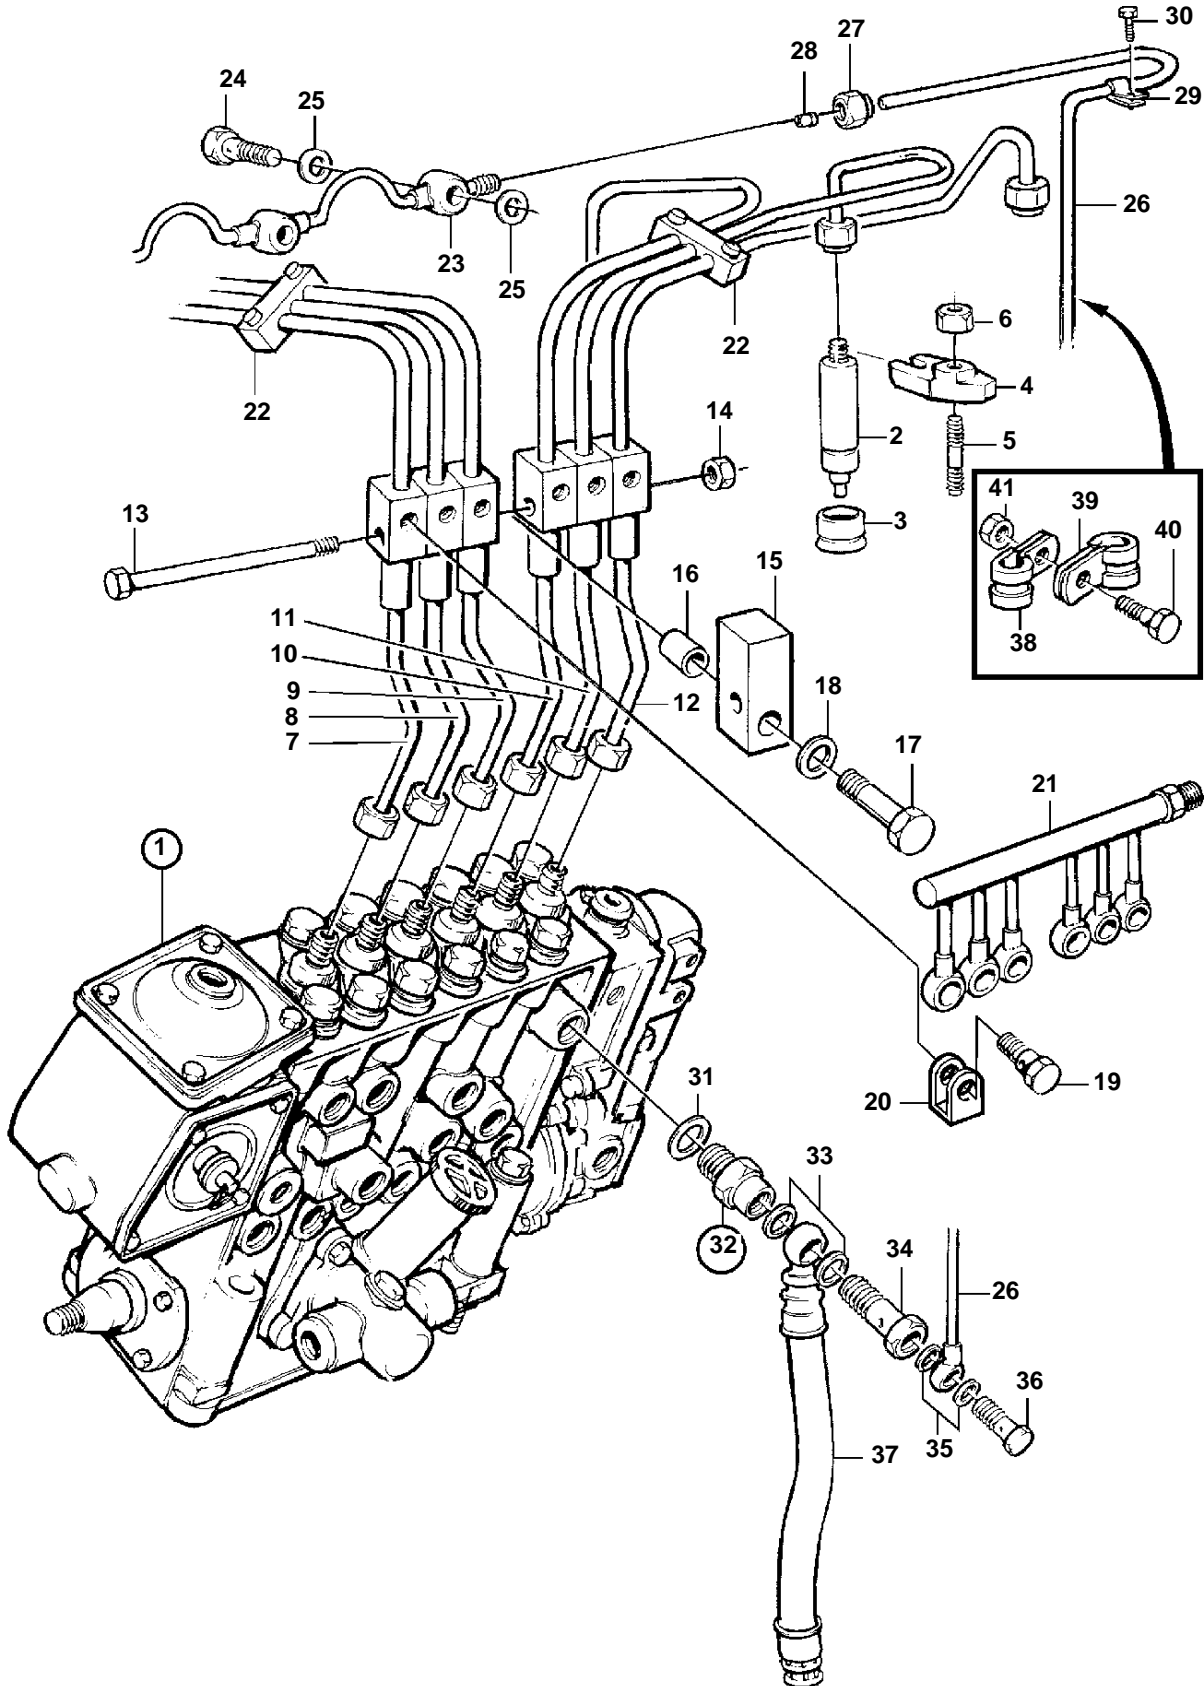

TAMD71B, TAMD71B AUX

17138

TAMD71B, TAMD71B AUX

REF	PART NO.	QTY	DESCRIPTION	SEE SEC.	NOTES
1		1	Injection pump	2541	
2	864069	6	Injector		
	3803256	6	Injector, exch		Exchange unit
				2324	
3	469455	6	Sealing ring		
4	469797	6	Yoke		
5	1545022	6	Stud		
6	971095	6	Nut		
7	864689	1	Delivery pipe		CYL NO 1
8	864690	1	Delivery pipe		CYL NO 2
9	864691	1	Delivery pipe		CYL NO 3
10	864692	1	Delivery pipe		CYL NO 4
11	864693	1	Delivery pipe		CYL NO 5
12	864694	1	Delivery pipe		CYL NO 6
13	955288	1	Screw		
14	945407	1	Flange nut		
15	846119	1	Spacer		
16	822255	1	Spacer sleeve		
17	970966	1	Screw		
18	941908	1	Spring washer		
19	846183	6	Hollow screw		
20	845953	6	Gasket		
21	846121	1	Leak-off pipe		
22		2	Clamp		
23	471605	1	Leak-off pipe		
24	74033	6	Hollow screw		
25	947620	12	Gasket		
26	3826368	1	Leak-off line		(848627)
27	956980	1	Nut		
28	956966	1	Ferrule		
29	121563	1	Clamp		
30	967949	1	Screw		(965175)
31	969011	1	Gasket		
32	3825154	1	Overflow valve		
33	969011	2	Gasket		
34	16496	1	Hollow screw		
35	947620	2	Gasket		
36	74033	1	Hollow screw		
37		X	Fuel hose		Classifiable fuel line is not being offered by Volvo Penta
38	952624	1	Clamp		
39	952622	1	Clamp		
40	967949	1	Screw		(965175)
41	945407	1	Flange nut		