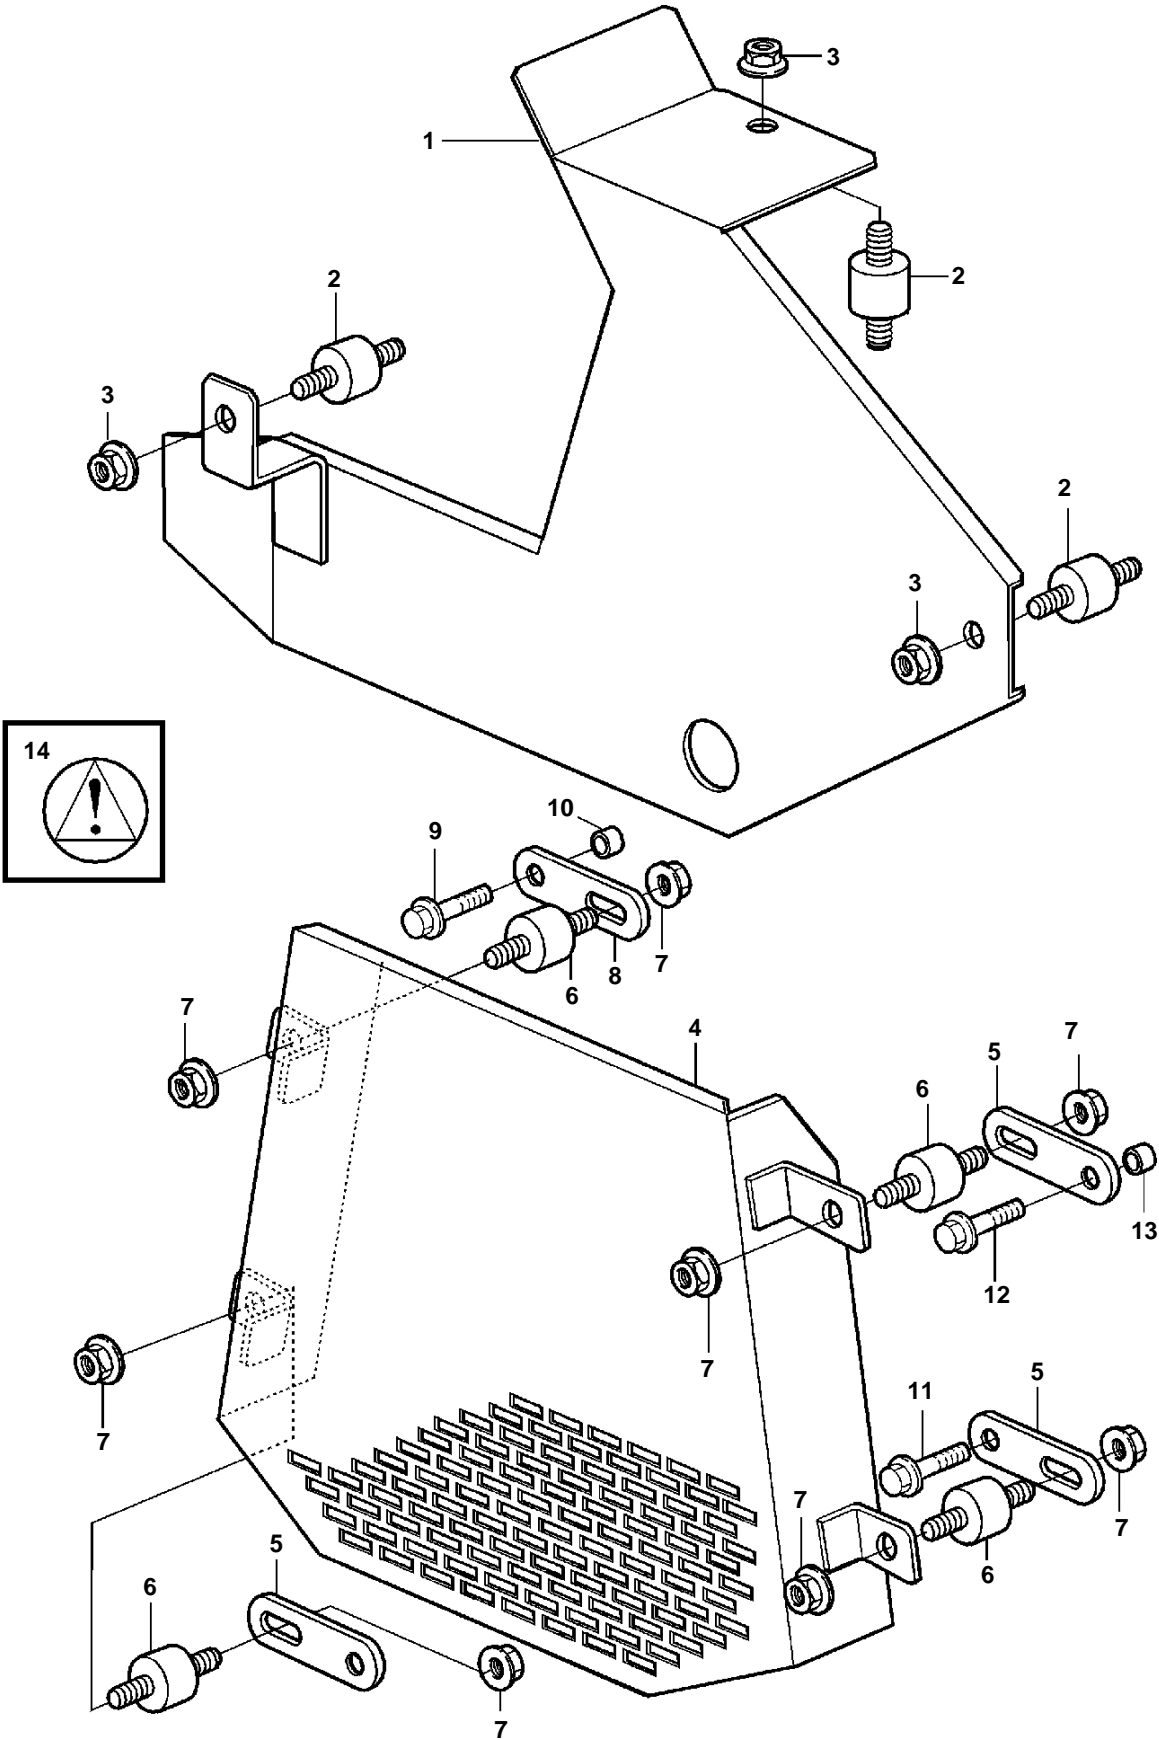

TAMD71B

TAMD71B

REF	PART NO.	QTY	DESCRIPTION	NOTES
1	3826239	1	Protection	
2	863415	3	Rubber cushion	
3	945408	3	Flange nut	
4	3826234	1	Belt protector	
5	965534	3	Bracket	
6	3574797	4	Rubber cushion	
7	949278	8	Lock nut	
8	965544	1	Bracket	
9	965195	1	Flange screw	
10	827861	1	Spacer sleeve	
11	965215	1	Screw	
12	965216	1	Screw	
13	843075	1	Sleeve	16x8,4x11mm
	1560272	1	Spacer washer	18x8,4x13mm
14	3827294	1	Decal	