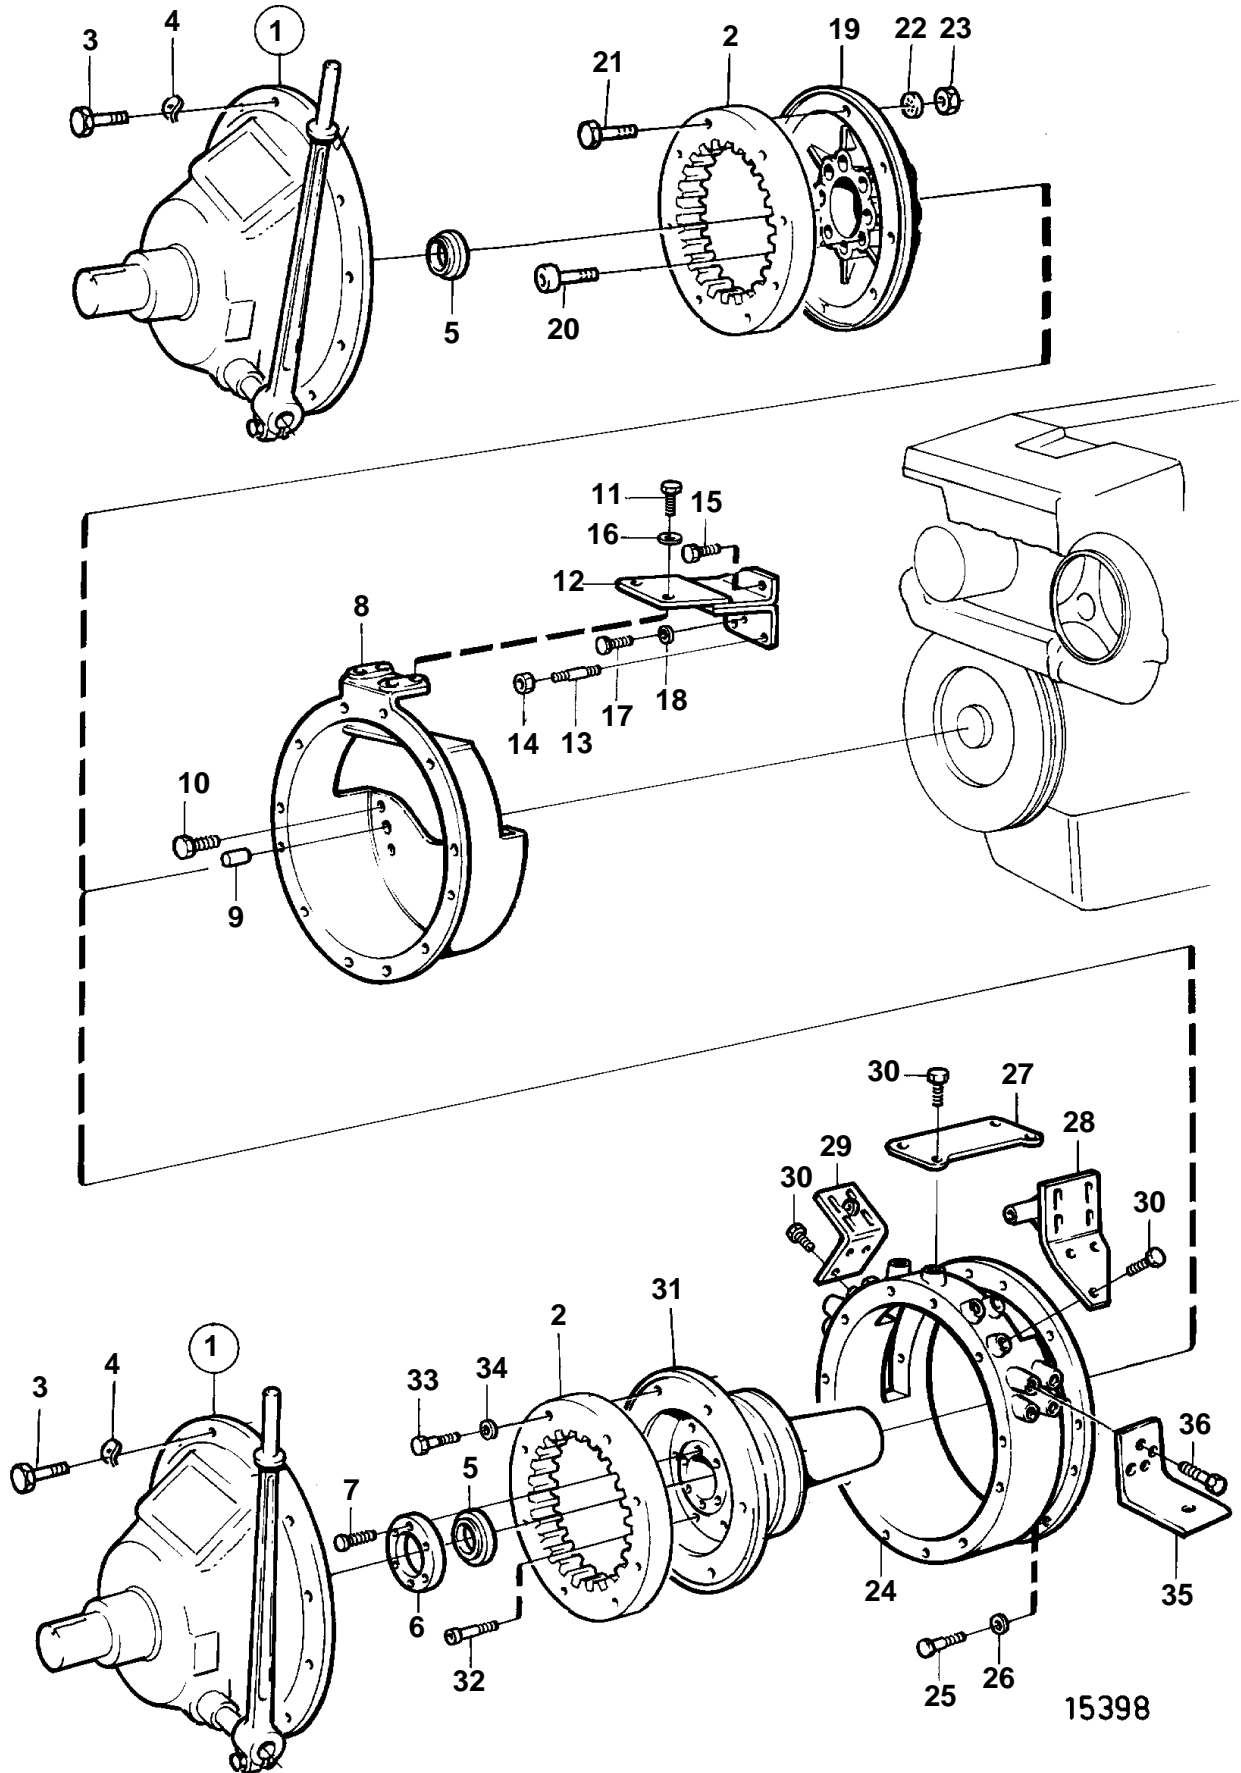

TAMD71B

TAMD71B

REF	PART NO.	QTY	DESCRIPTION	SEE SEC.	NOTES
1	820802	1	Clutch		
				857	
2		1	Gear ring		
3	959238	12	Screw		
4	941908	12	Spring washer		
5	183455	1	Ball bearing		
6		1	Bearing seat		
7	946671	4	Flange screw		
8	849359	1	Bell housing		
9	191171	2	Pin		
10	965183	4	Flange screw		
11	946329	2	Flange screw		
12	849368	1	Bracket		
13	924075	2	Stud		
14	971095	2	Nut		
15	970960	1	Screw		L=100mm
16	941908	2	Spring washer		
17	955302	1	Screw		L=60mm
18	941907	1	Spring washer		
19	844693	1	Companion flange		
20	471554	8	Screw		
21	955536	8	Screw		
22	942336	8	Spring washer		
23	955827	8	Nut		
24	849360	1	Cover	SO	
25	959238	12	Screw		
26	941908	12	Spring washer		
27	849369	1	Bracket	SO	
28	849377	1	Bracket	SO	
29	849378	1	Bracket		
30	946329	10	Flange screw		
31	862710	1	Companion flange		
32	471481	8	Screw		
33		8	Screw		
34	942336	8	Spring washer		
35	837464	2	Bracket		
36	965191	4	Screw		