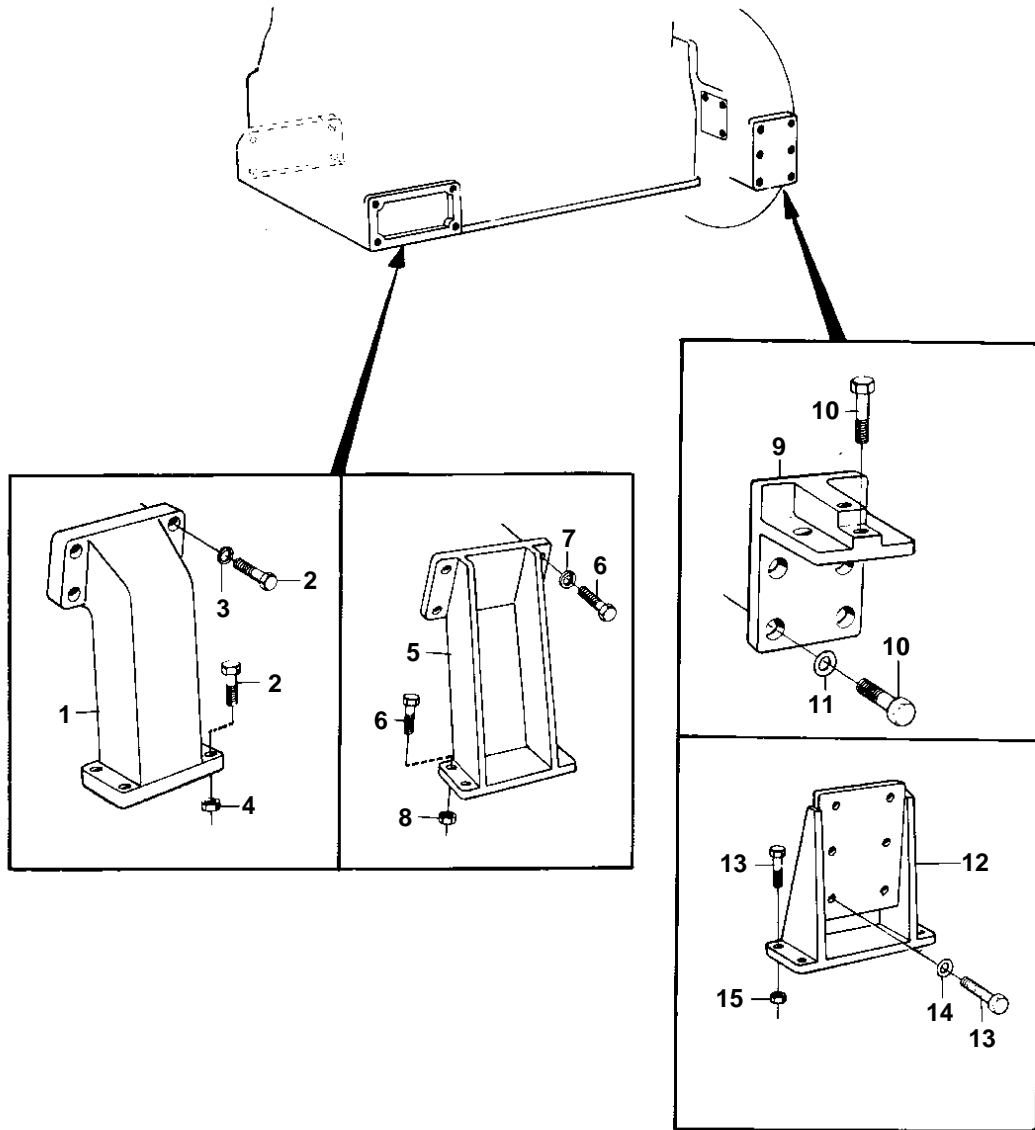

D70CRC,TD70CRC

5794

D70CRC,TD70CRC

REF	PART NO.	QTY	DESCRIPTION	NOTES
1	820510	2	Bracket	
2	955568	4	Screw	L = 76 MM
	955564	4	Screw	L = 51 MM
	955565	8	Screw	L = 57 MM
3	940280	8	Spring washer	
4	950356	8	Lock nut	
5	820535	2	Bracket	
6	955565	4	Screw	L = 57 MM
	955561	4	Screw	L = 32 MM
	955561	8	Screw	L = 32 MM
7	940280	8	Spring washer	
8	950356	8	Lock nut	
9	821685	2	Engine bracket	
10	960737	8	Screw	L = 25 MM
	955591	2	Screw	L = 45 MM
11	940280	8	Spring washer	
12	843068	2	Bracket	
	843134	2	Bracket	
13	955561	12	Screw	L = 32 MM
14	940280	12	Spring washer	