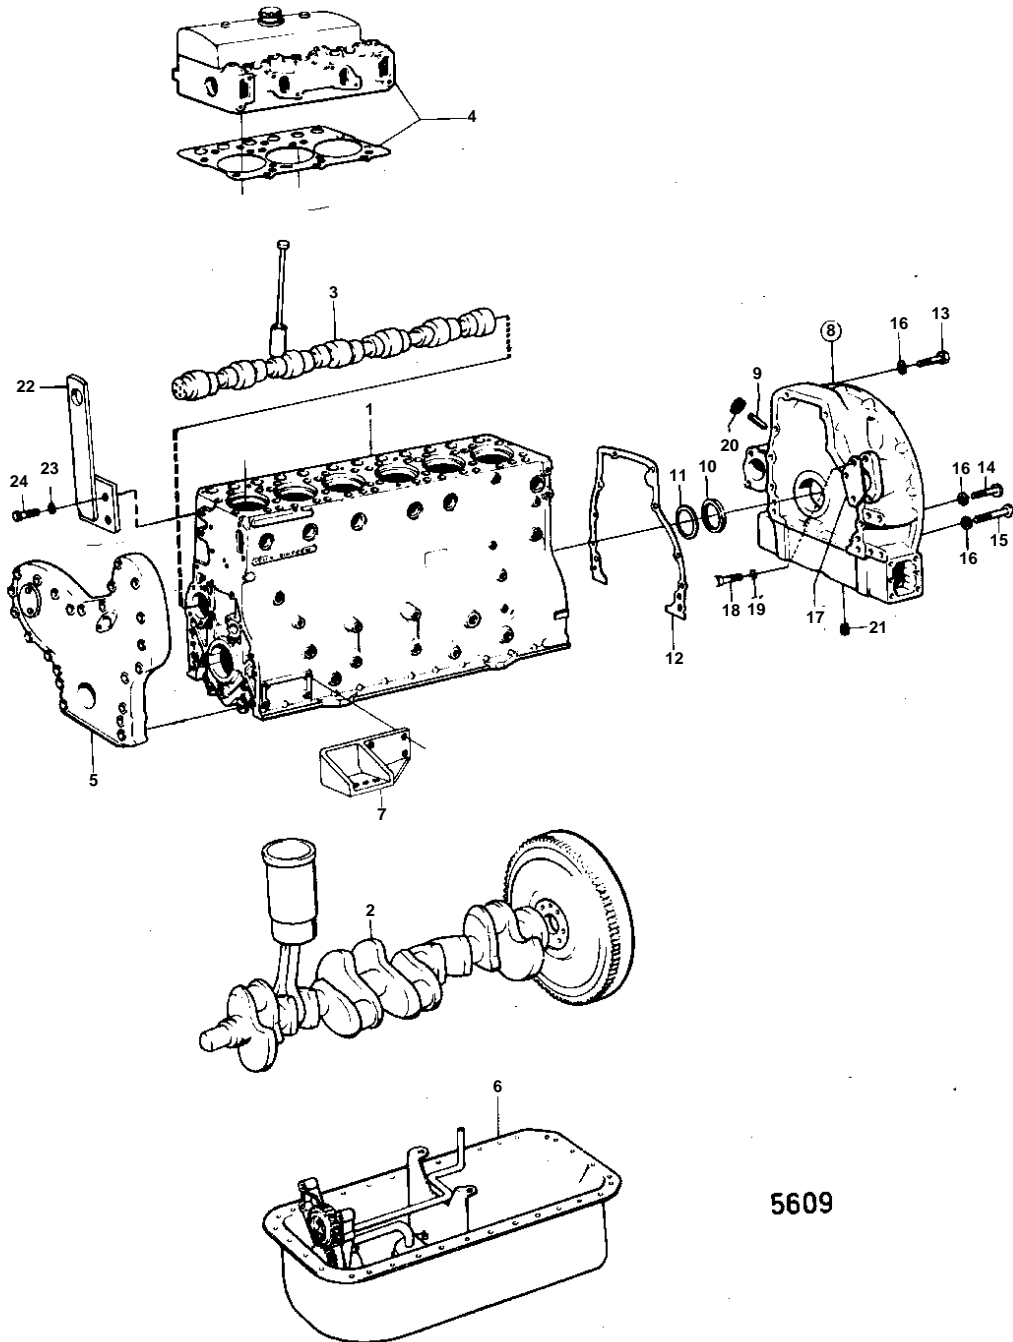

D70CHC,D70CRC,TD70CHC,TD70CRC

5609

D70CHC,D70CRC,TD70CHC,TD70CRC

REF	PART NO.	QTY	DESCRIPTION	SEE SEC.	NOTES
1		1	CYLINDER BLOCK	02A-0100	
2		1	CRANKSHAFT AND RELATED PARTS	02A-0150	
3		1	CAMSHAFT	02A-0200	
4		1	CYLINDER HEAD	02A-0250	
5		1	TIMING GEAR COVER AND TIMING GEARS	02A-0300	
6		1	LUBRICATING SYSTEM	02A-0350	
7		1	ENGINE MOUNTS	02A-0550	
				02A-0600	
		1	FLEXIBLE ENGINE MOUNTS	02A-0650	
8	821790	1	Flywheel housing		
9	404069	1	Setting indicator		
10	471056	1	Seal		
11	821766	1	Spacer ring		
12	424620	1	Gasket	IK	(420167)
13	955581	2	Screw		
14	955580	6	Screw		
15	955583	2	Screw		
16	941911	10	Spring washer		
17	423081	1	Flange		
18	940098	3	Screw		
19	942336	3	Spring washer		
20	61822	1	Rubber plug		
21	968145	1	Plug		(952357)
22		1	LIFTING ARM		
23	940280	2	Spring washer		
24	955561	2	Screw		