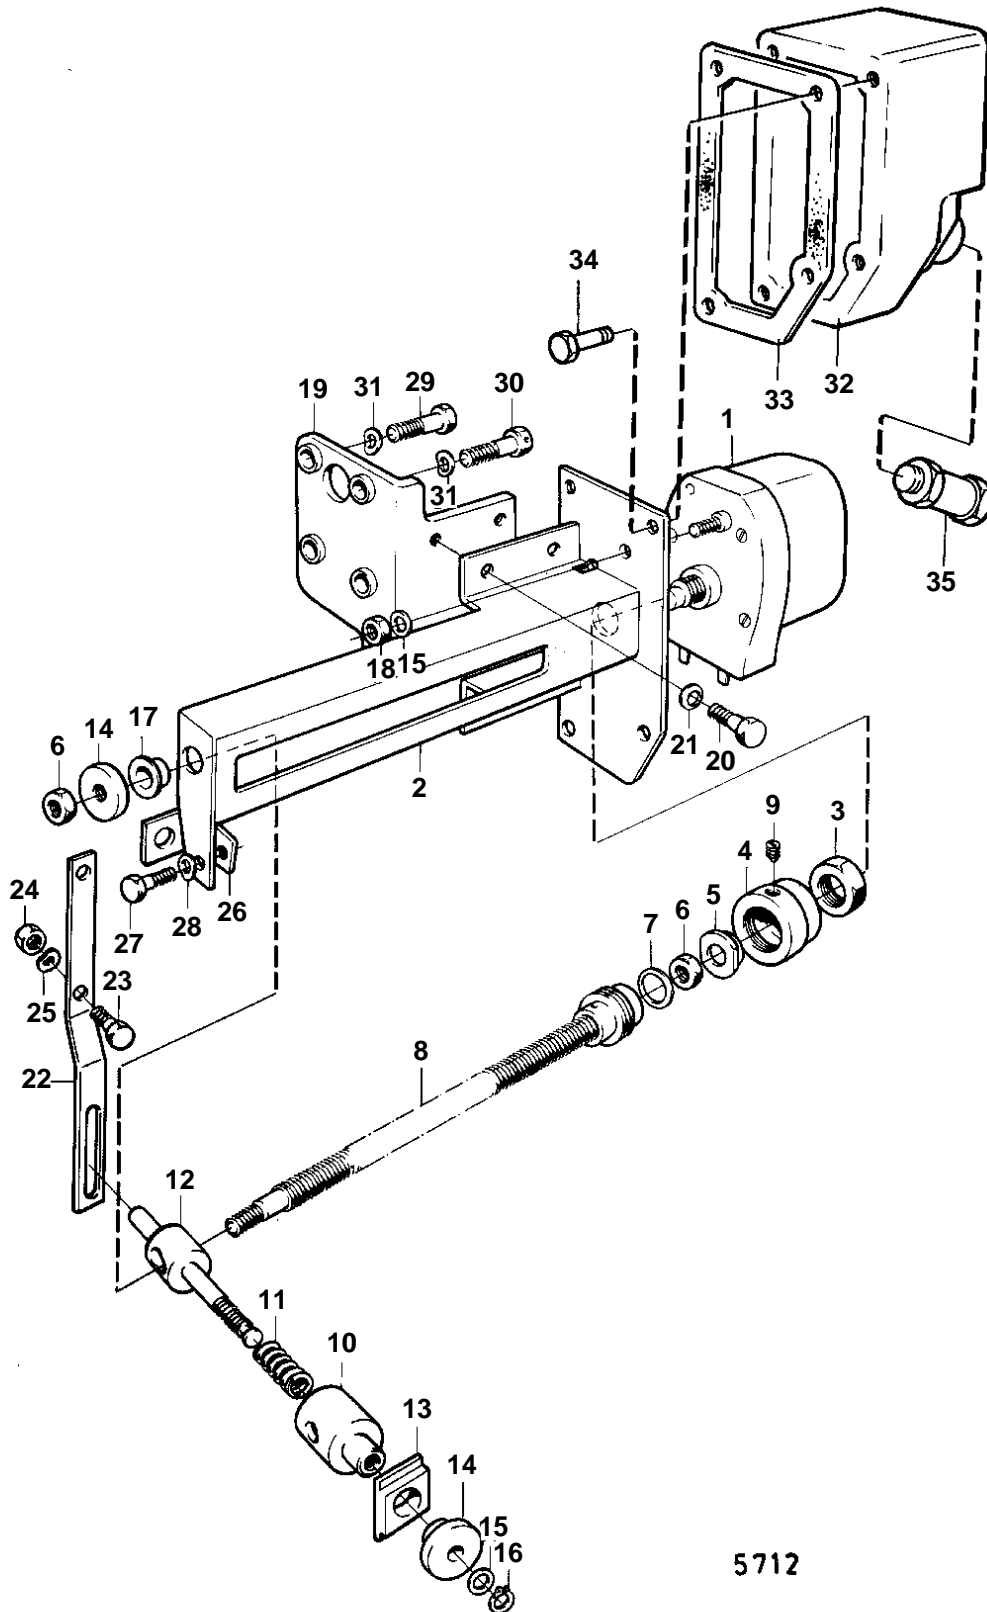

D70CHC,D70CRC,TD70CHC,TD70CRC

5712

D70CHC,D70CRC,TD70CHC,TD70CRC

REF	PART NO.	QTY	DESCRIPTION
1	843794	1	Control motor COMPONENTS
2	843795	1	Retainer
3	843796	1	Nut
4	843797	1	Nut
5	843798	1	Companion flange
6	955781	2	Nut
7	941909	1	Spring washer
8	843799	1	Adjuster screw
9	116226	1	Set screw
10	843802	1	Sleeve
11	813945	1	Spring
12	843803	1	Companion flange
13	843804	1	Guide
14	843805	2	Control button
15	940090	2	Washer
16	951667	1	Lock ring
17	843806	1	Bushing
18	955780	1	Nut
19	843807	1	Bracket
20	955269	4	Screw
21	941906	4	Spring washer
22	843808	1	Lever
23	955273	2	Screw
24	955781	1	Nut
25	941906	2	Spring washer
26	843810	1	Attaching plate
27	955269	1	Screw
28	941906	1	Spring washer
29	955274	3	Screw
30	844540	1	Lock screw
31	941906	4	Spring washer
32	843889	1	Cover
33	843890	1	Gasket
34	955271	4	Screw
35	881191	1	Cable union