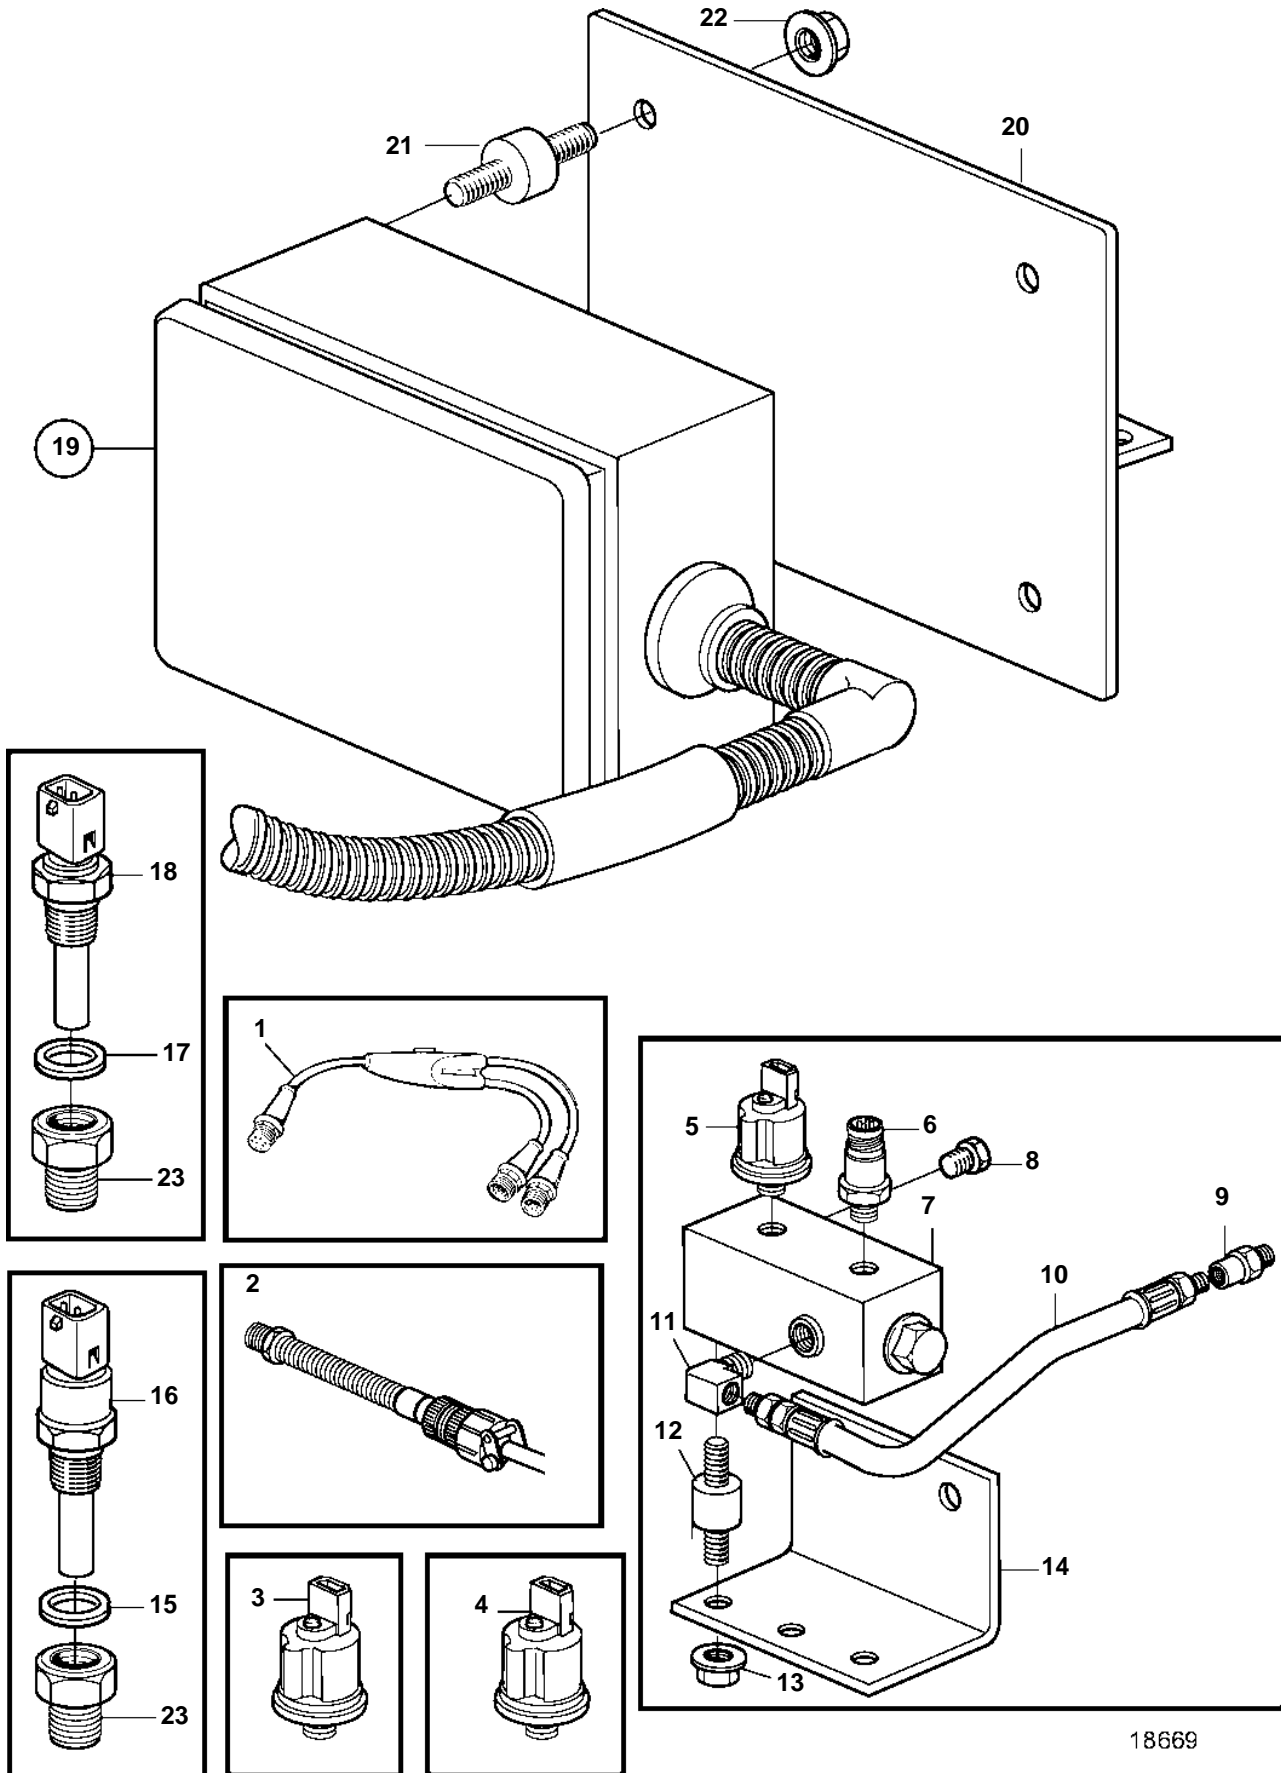

D65A-MT AUX, D65A-MS AUX

18669

D65A-MT AUX, D65A-MS AUX

REF	PART NO.	QTY	DESCRIPTION	SEE SEC.
1	1140598	1	Y-koppling	
2	863618	1	Impulse sensor	
3	866839	1	Pressure sensor, oil pressure-reverse gear	
4	866837	1	Pressure sensor, turbo	
5	866836	1	Pressure sensor, oil-engine	
6	20382506	1	Breaker	
7	3835882	1	Bracket	
8	479979	1	Plug	
9	180009	1	Nipple	
10	344624	1	Hose	
11	180110	1	Elbow nipple	
12	3574797	2	Rubber cushion	
13	945407	2	Flange nut	
14	3836040	1	Bracket	
15	11998	1	Gasket	
16	858229	1	Thermo monitor, coolant water	
17	11998	1	Gasket	
18	862567	1	Temperature sensor, coolant water	
19		1	Wiring harness	
				5077
20	3836038	1	Bracket	
21	3574797	4	Rubber cushion	
22	945407	4	Flange nut	
23	3836036	2	Adapter	