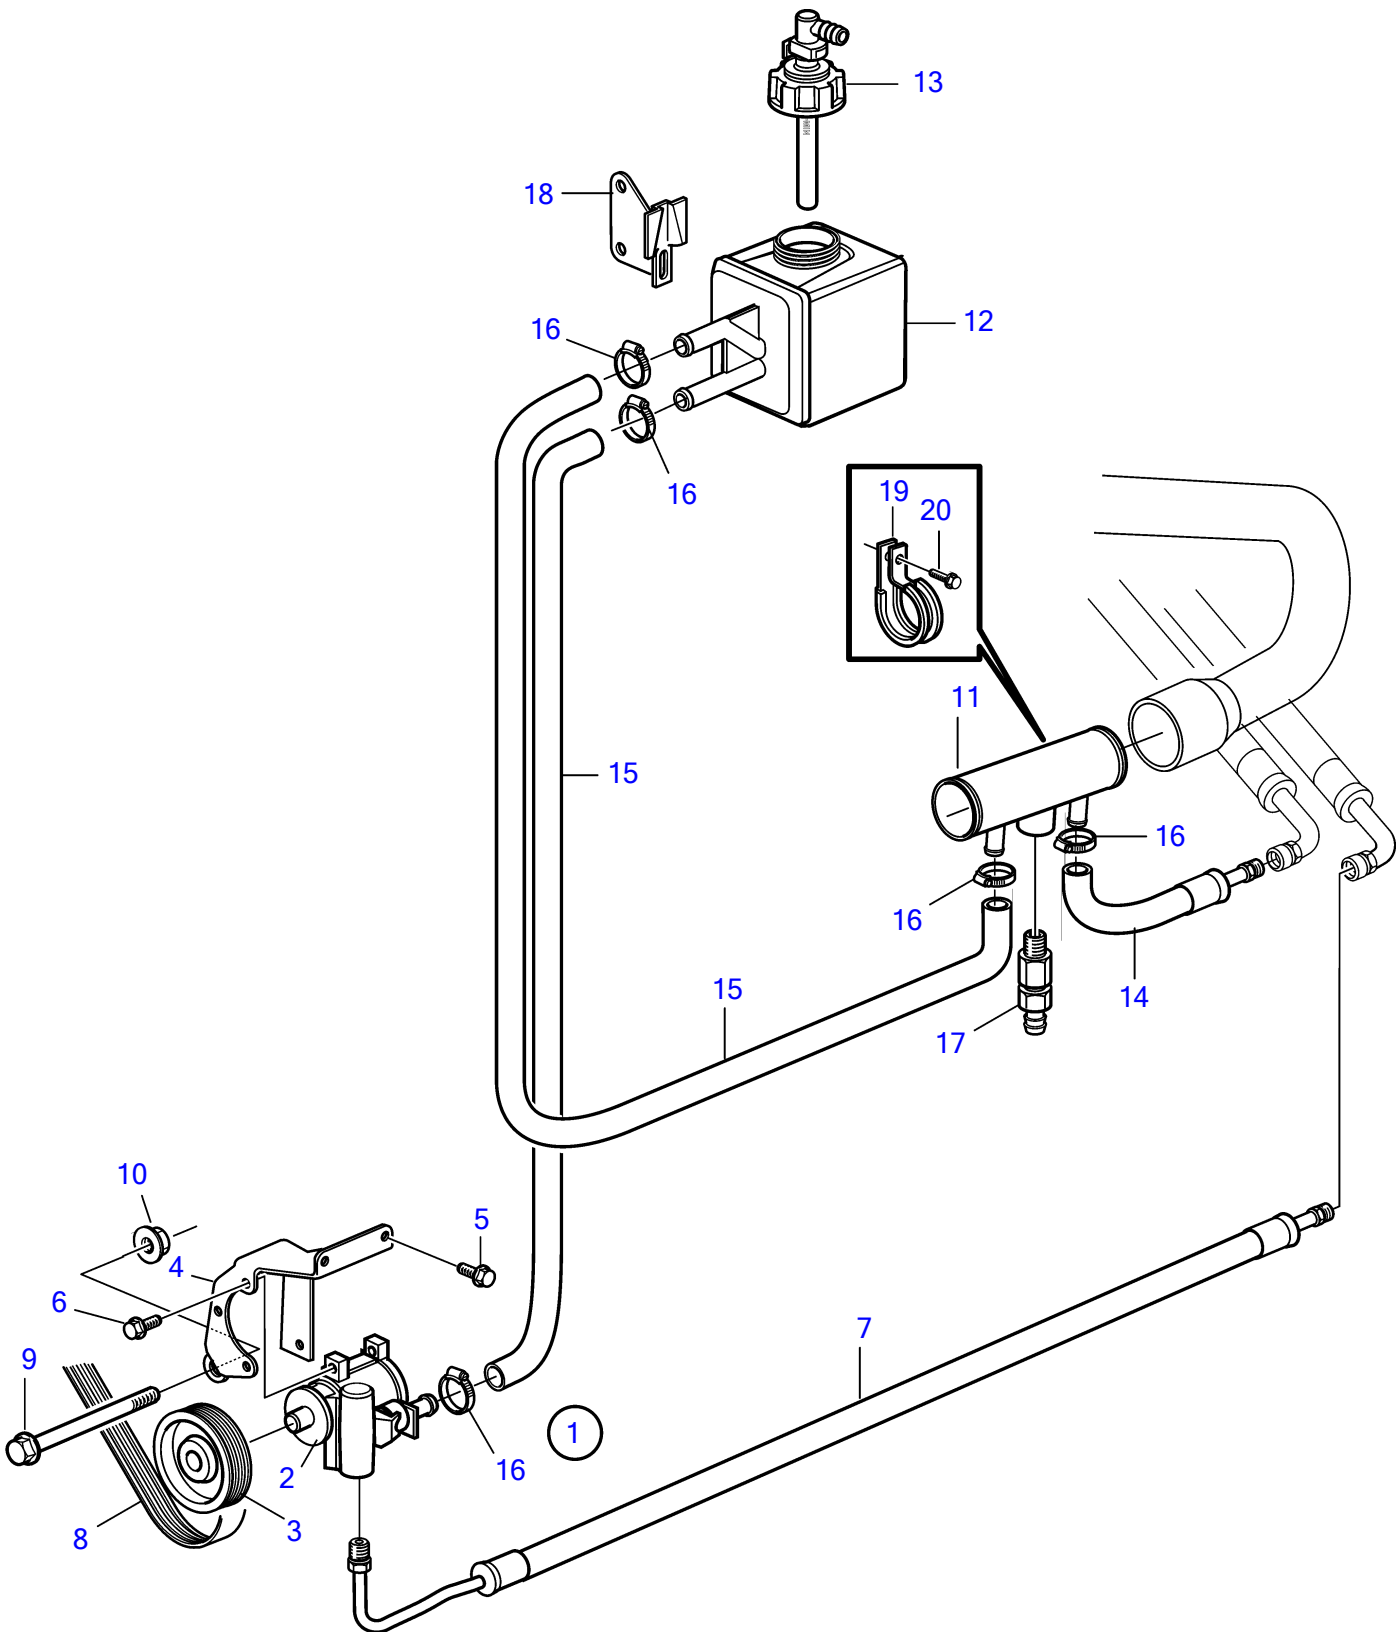

D6-300A-F, D6-300D-F (MC), D6-300I-F, D6-330A-F, D6-330D-F, D6-330I-F, D6-370A-F, D6-370D-F, D6-370I-F, D6-400A-F, D6-435D-F, D6-435I-SC-F, D6-435I-WJ-F

26113

D6-300A-F, D6-300D-F (MC), D6-300I-F, D6-330A-F, D6-330D-F, D6-330I-F, D6-370A-F, D6-370D-F, D6-370I-F, D6-400A-F, D6-435D-F, D6-435I-SC-F, D6-435I-WJ-F

REF	PART NO.	QTY	DESCRIPTION	NOTES
1	21474337	1	Power steering pump	
2	21317314	1	• Pump	
3	21299963	1	• Pulley	
4	21279536	1	• Bracket	
5	946025	2	• Flange screw	
6	946440	3	• Flange screw	
7	21287109	1	• Hydraulic hose	
	21342749	1	Hydraulic hose	For jackshaft
8	21407028	1	V-ribbed belt	
9	946474	1	Flange screw	
10	971096	1	Flange nut	
11	3584243	1	Radiator	
12	3863190	1	Reservoir	
13	3863122	1	Cover	
14	3808486	1	Hydraulic hose	(889430)
15	941995	X	Hose	L=2,5m
16	961664	3	Hose clamp	
	961666	2	Hose clamp	
17	949918	1	Shut-off cock	
18	856768	1	Bracket	
19	984474	1	Clamp	
20	946440	1	Flange screw	