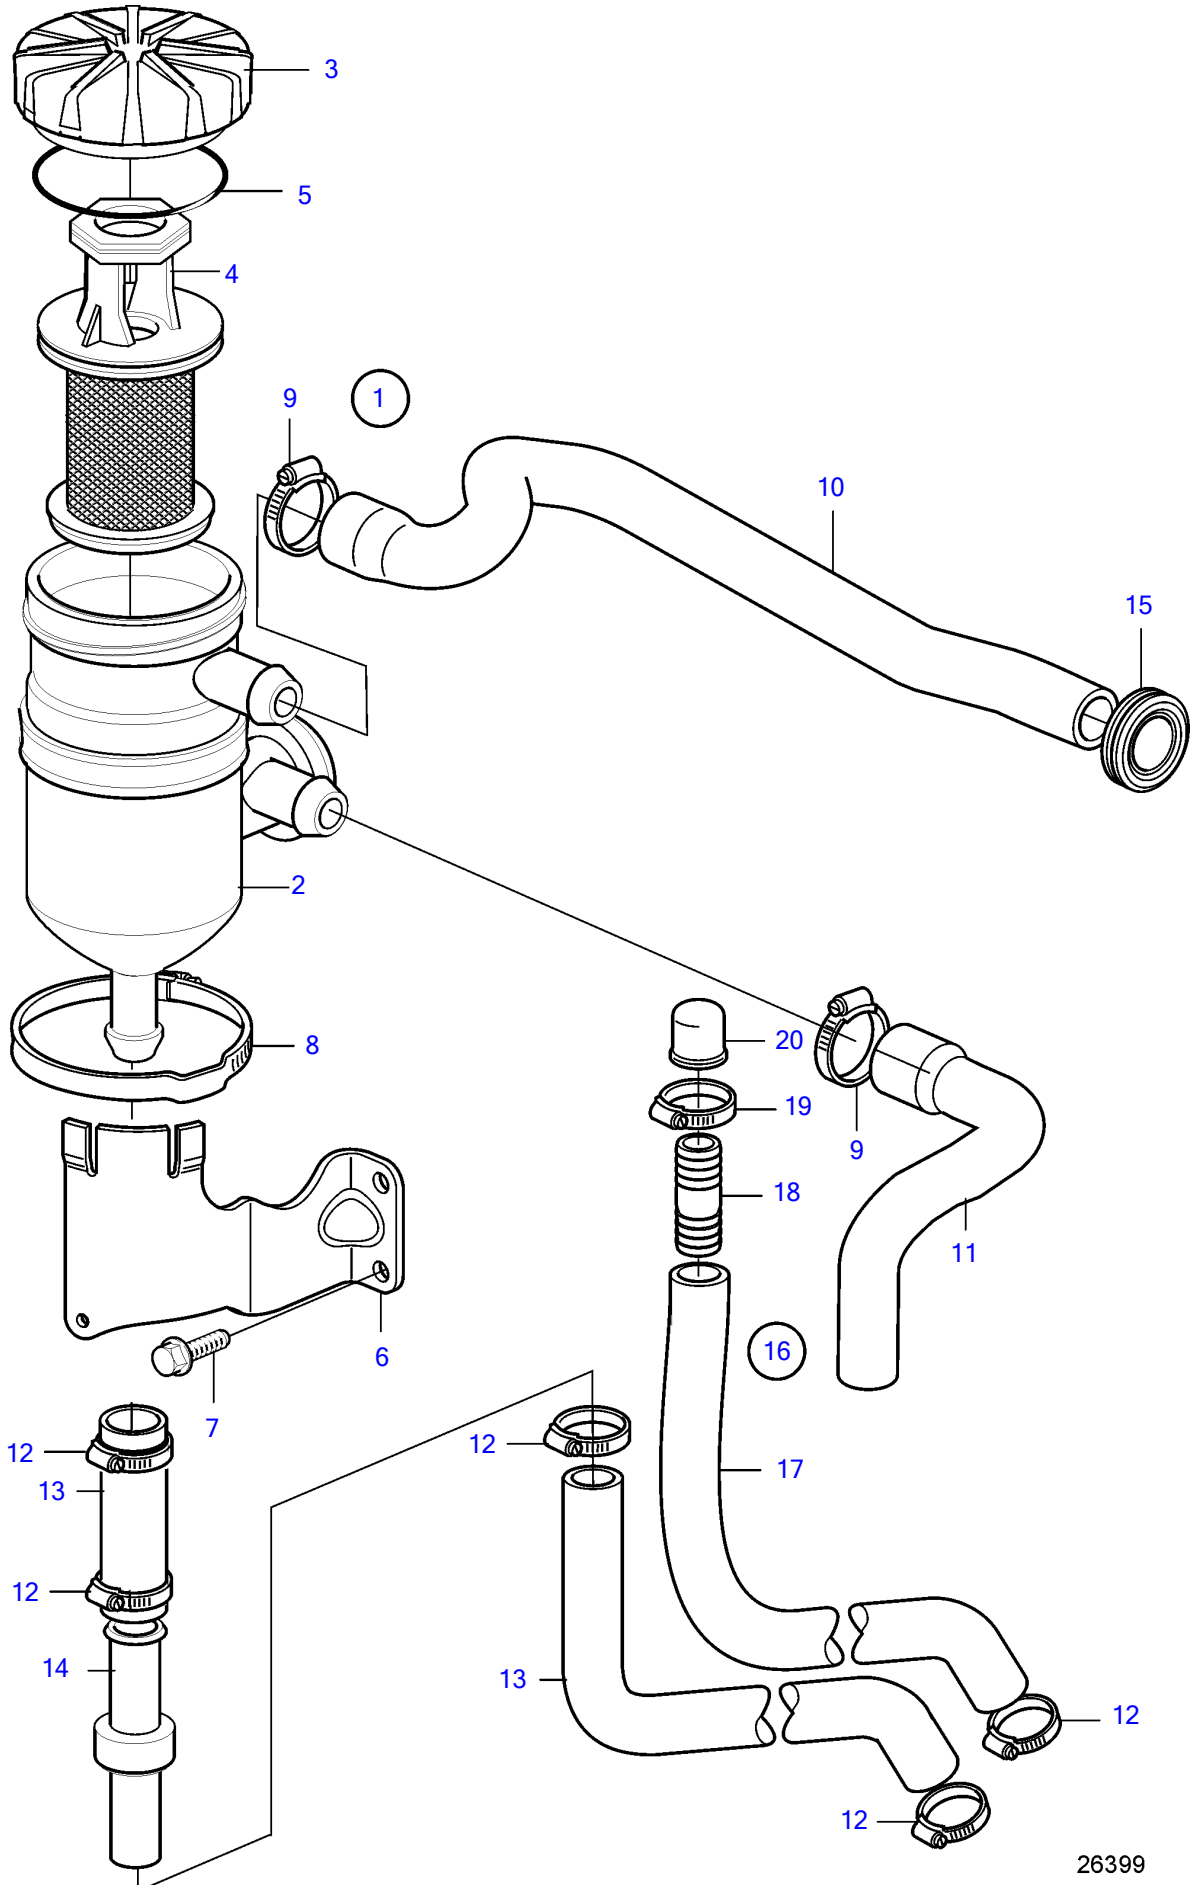

D6-300A-F, D6-300D-F (MC), D6-300I-F, D6-330A-F, D6-330D-F, D6-330I-F, D6-370A-F, D6-370D-F, D6-370I-F, D6-435D-F, D6-435I-SC-F, D6-435I-WJ-F

26399

D6-300A-F, D6-300D-F (MC), D6-300I-F, D6-330A-F, D6-330D-F, D6-330I-F, D6-370A-F, D6-370D-F, D6-370I-F, D6-435D-F, D6-435I-SC-F, D6-435I-WJ-F

REF	PART NO.	QTY	DESCRIPTION	NOTES
1	3584144	1	Filter	
2		1	• Reservoir	
3		1	• Lock	
4	3584145	1	• Insert	
5	3584461	1	• • O-ring	
6	21223140	1	Bracket	
7	946440	2	Flange screw	
8	3586117	1	Hose clamp	
9	994559	2	Hose clamp	
10	21675639	1	Hose	
11	21675637	1	Hose	
12	943471	4	Hose clamp	
13	3849236	1	Hose assembly	Order also non retur valve and hose clamp.
14	3887102	1	Check valve	
15	984951	1	Grommet	
16	3849236	1	Hose assembly	
17	3885542	1	Hose	
18	991127	1	Hose nipple	
19	978174	1	Hose clamp	
20	842235	1	Cardboard tube	