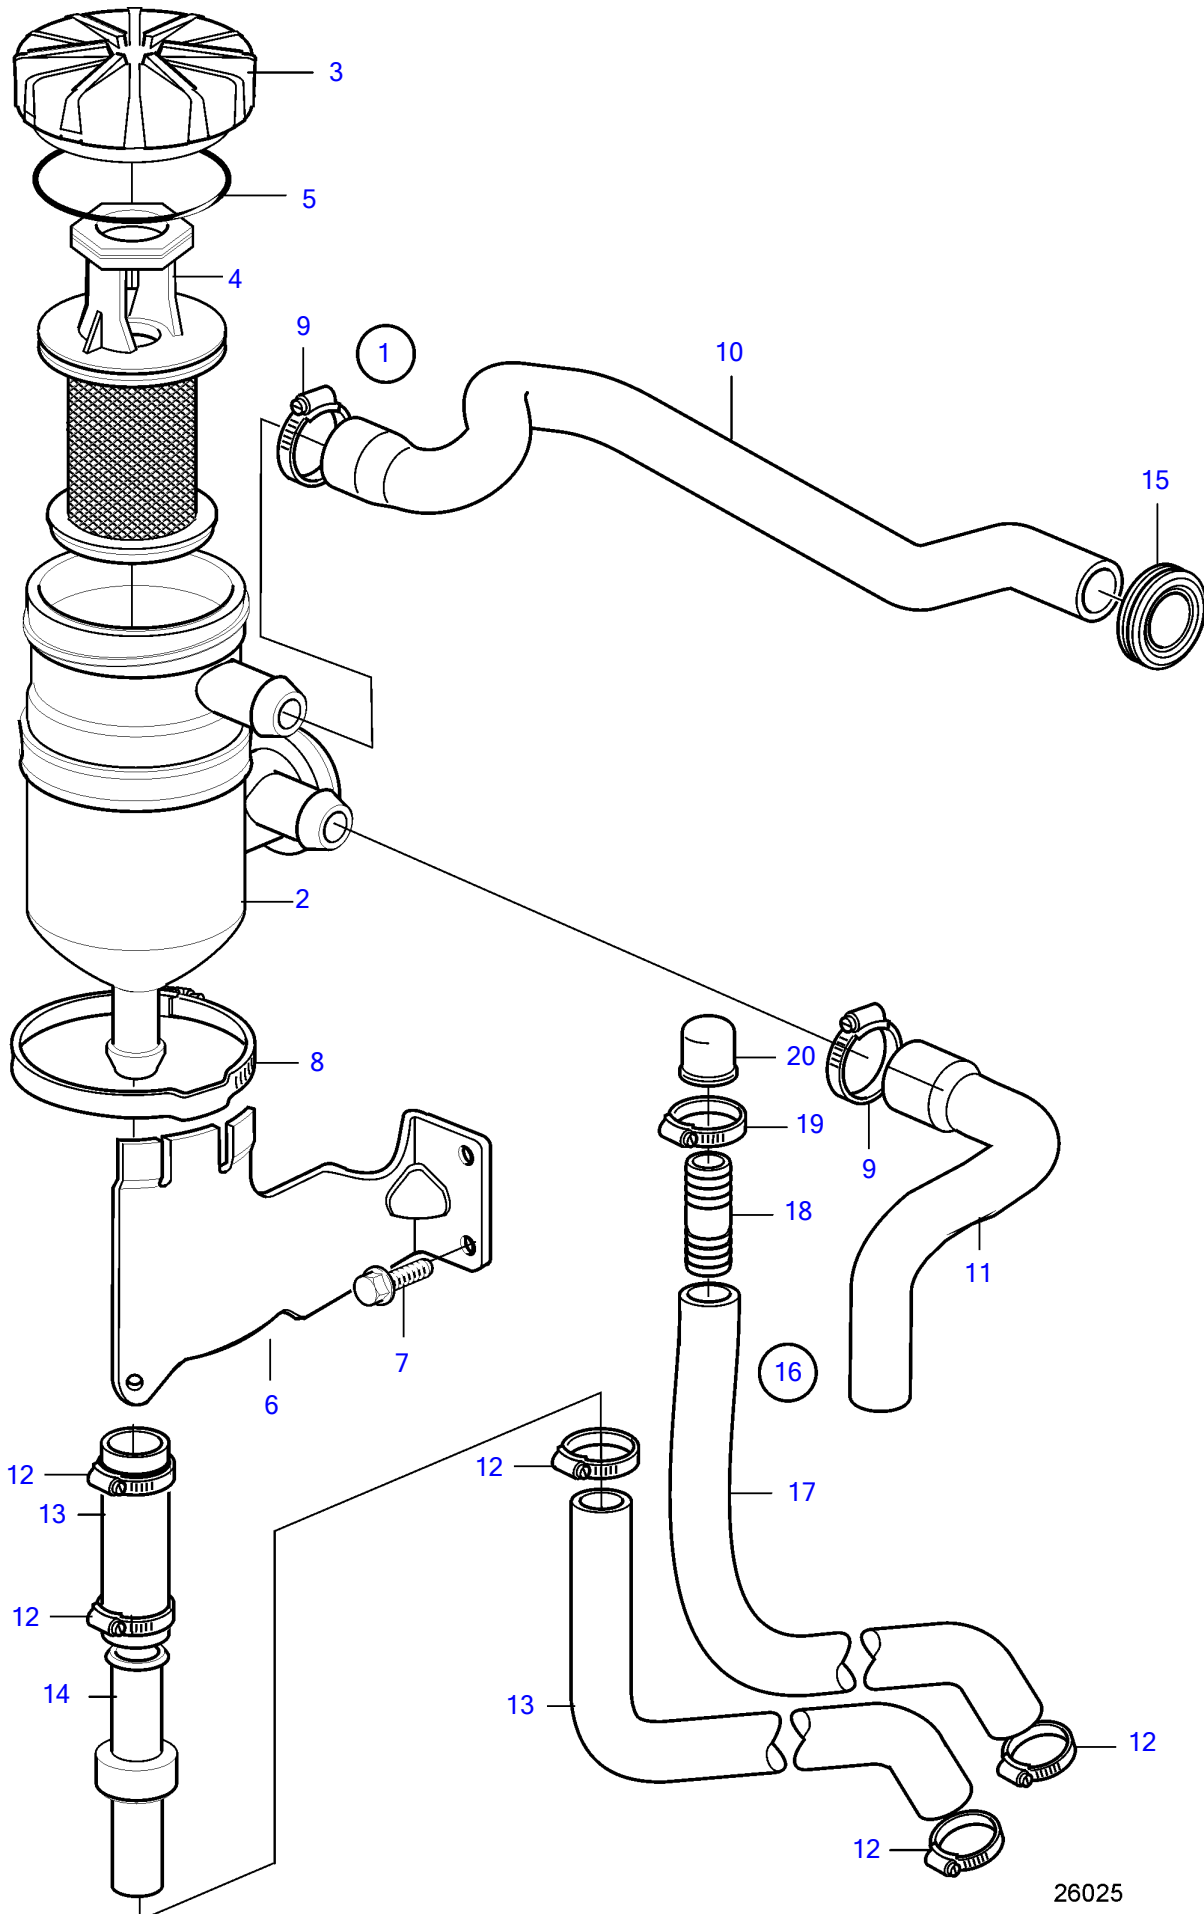

D6-400A-F

26025

D6-400A-F

REF	PART NO.	QTY	DESCRIPTION	NOTES
1	3584144	1	Filter	
2		1	• Reservoir	
3		1	• Lock	
4	3584145	1	• Insert	
5	3584461	1	• • O-ring	
6	21660058	1	Bracket	
7	946440	2	Flange screw	
8	3586117	1	Hose clamp	
9	994559	2	Hose clamp	
10	21675639	1	Hose	
11	21675637	1	Hose	
12	943471	4	Hose clamp	
13	3849236	1	Hose assembly	Order also non retur valve and hose clamp., (3885542)
14	3887102	1	Check valve	
15	984951	1	Grommet	
16	3849236	1	Hose assembly	
17	3885542	1	Hose	
18	991127	1	Hose nipple	
19	978174	1	Hose clamp	
20	842235	1	Cardboard tube	

47704600-25-36976

26025

Upd:2014-07-17