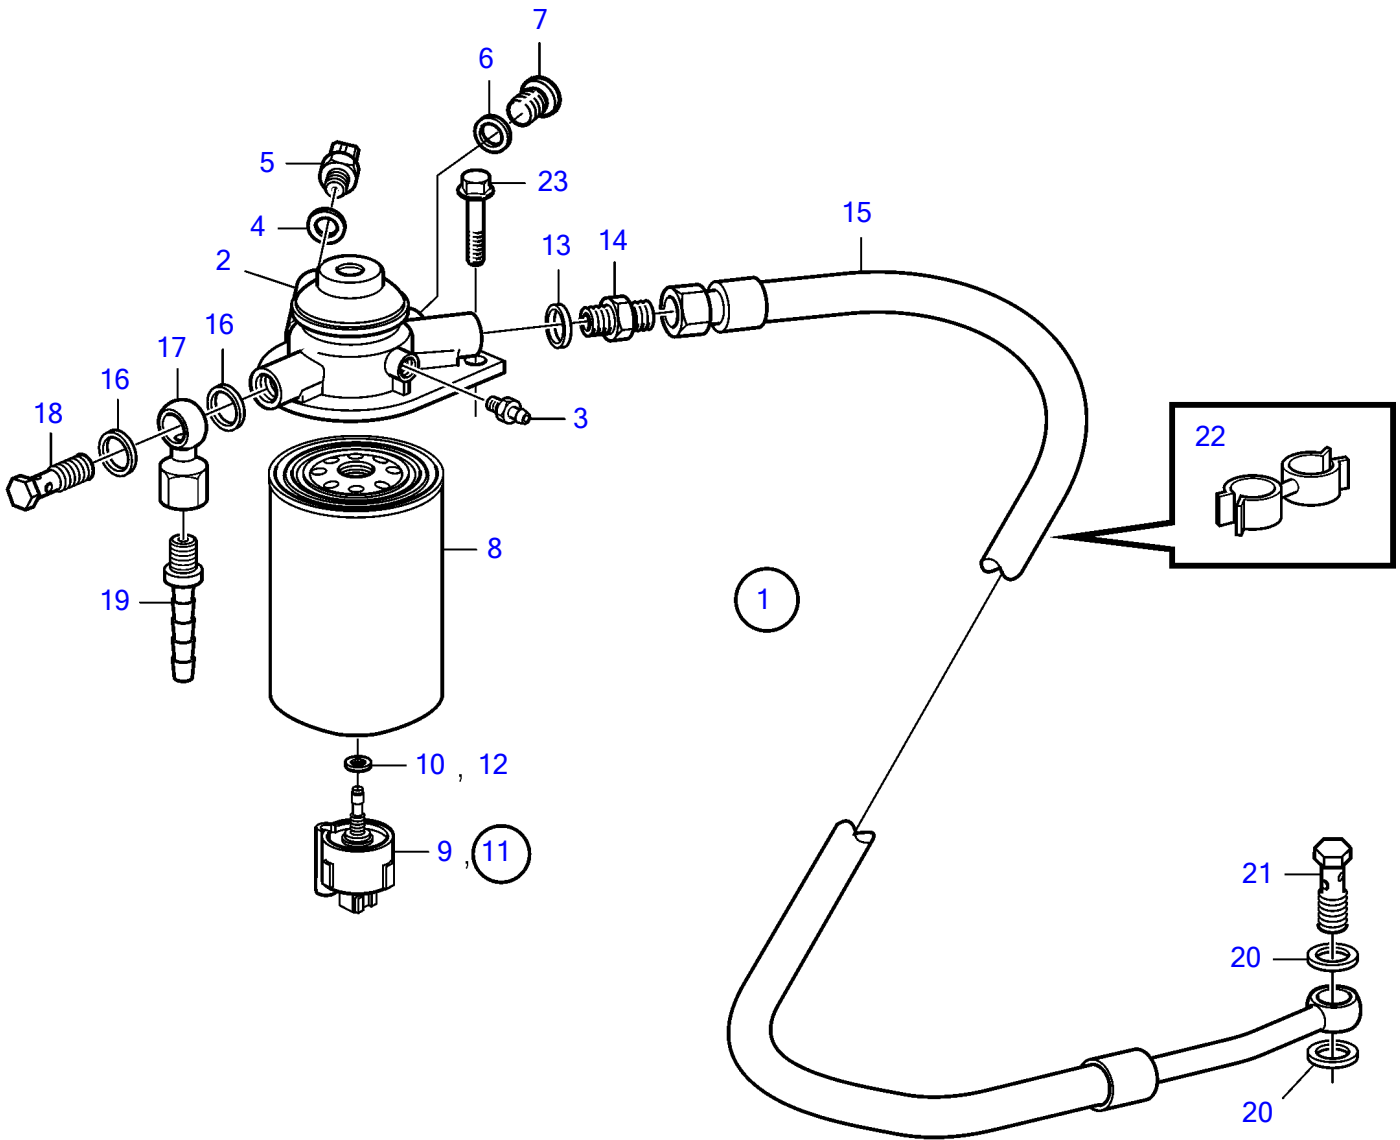

D6-300A-F, D6-300I-F, D6-330D-F, D6-330I-F, D6-370A-F, D6-370D-F, D6-370I-F, D6-400A-F, D6-435D-F, D6-435I-SC-F, D6-435I-TC-F, D6-435I-WJ-F

26887

D6-300A-F, D6-300I-F, D6-330D-F, D6-330I-F, D6-370A-F, D6-370D-F, D6-370I-F, D6-400A-F, D6-435D-F, D6-435I-SC-F, D6-435I-TC-F, D6-435I-WJ-F

REF	PART NO.	QTY	DESCRIPTION	NOTES
1	21540371	1	Fuel filter	
2		1	• Fuel filter housing	
3	20548012	1	• Faucet	
4	11996	1	• Gasket	
5	1624368	1	• Sensor	
6	969011	1	• Gasket	
7	945065	1	• Plug	M14x1.5
8	21718912	1	• Filter	
9		1	• Sensor	
10	21927730	1	• • Gasket	
11	3808616	1	Sensor	Installation instruction included.
12	21927730	1	• Gasket	
13	969011	1	Gasket	
14	941754	1	Nipple	
15	3583440	1	Fuel hose	
16	969011	2	Gasket	
17	861101	1	Banjo nipple	
18	25167	1	Hollow screw	
19	3825000	1	Hose nipple	
20	969011	2	Gasket	
21	25167	1	Hollow screw	
22	9205207	1	Retainer	
23	946671	2	Flange screw	