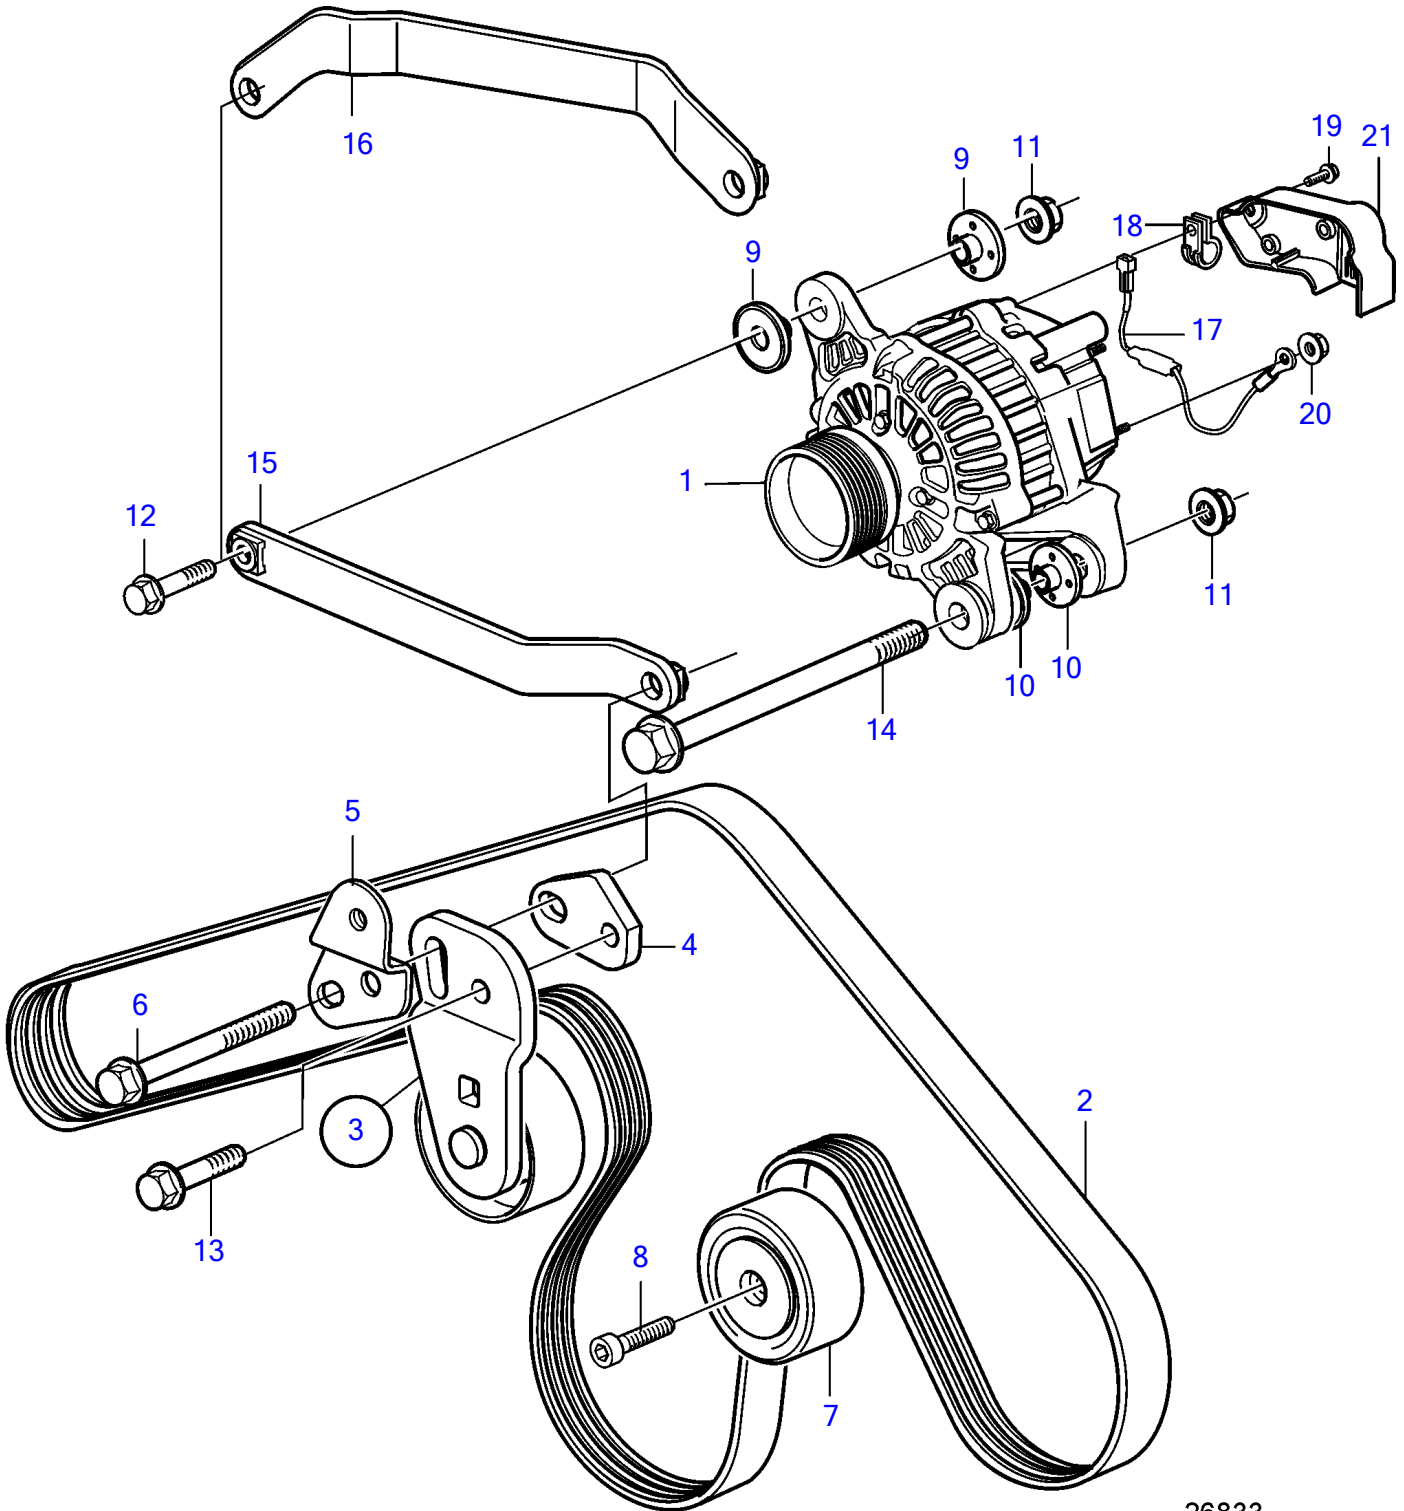

D6-300A-F, D6-300I-F, D6-330A-F, D6-330D-F, D6-330I-F, D6-370D-F, D6-370I-F, D6-400A-F, D6-435D-F, D6-435I-SC-F, D6-435I-WJ-F

26833

D6-300A-F, D6-300I-F, D6-330A-F, D6-330D-F, D6-330I-F, D6-370D-F, D6-370I-F, D6-400A-F, D6-435D-F, D6-435I-SC-F, D6-435I-WJ-F

REF	PART NO.	QTY	DESCRIPTION	NOTES
1	3840181	1	Alternator	14V, 115A
	3803911	1	Alternator, exch, exch	14V, 115A
	3840183	1	Alternator	28V, 80A, SOLAS
	3803912	1	Alternator, exch, exch	28V, 80A, SOLAS
2	21405494	1	Belt, generator	Standard
	991586	1	V-ribbed belt, generator	SOLAS
	21407028	1	V-ribbed belt, power steering pump	Standard
	991589	1	V-ribbed belt, power steering pump	SOLAS
3	21344508	1	Belt tensioner	
4		1	• Spacer disc	
5		1	• Bracket	
6	965190	1	• Flange screw	
7	3847482	2	Idler pulley	
8	959224	2	Hex. socket screw	
9	21328137	2	Insulating bushing	D=8mm
10	21308514	2	Insulating bushing	D=12mm
11	971096	2	Flange nut	
12	946470	1	Flange screw	
13	965186	1	Flange screw	
14	978447	1	Flange screw	
15	3584076	1	Bracket	
16	3588184	1	Bracket	
17	21768078	1	Resistor	12V
	21967118	1	Resistor	24V
18	952627	1	Clamp	
19	948663	1	Flange screw	
20	983712	1	Hexagon nut	
21	21217571	1	Housing	